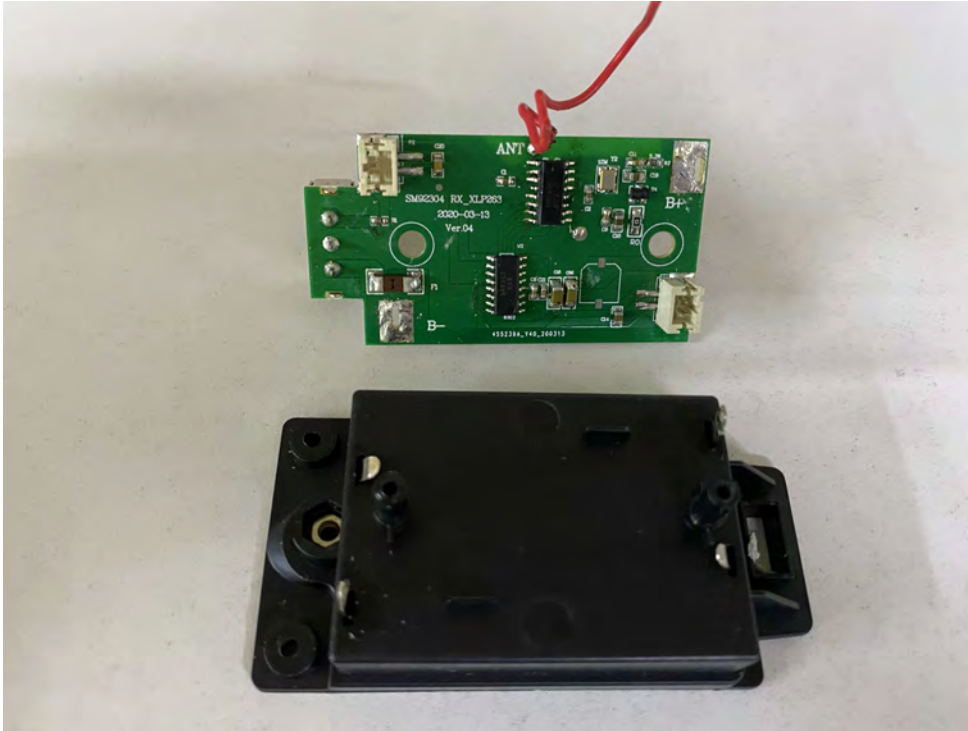

INTERTEK TESTING SERVICE

Equipment Photographs

(Internal)

FCC ID: PQN92304RX2G4

IC: 4438B-92304RX2G4