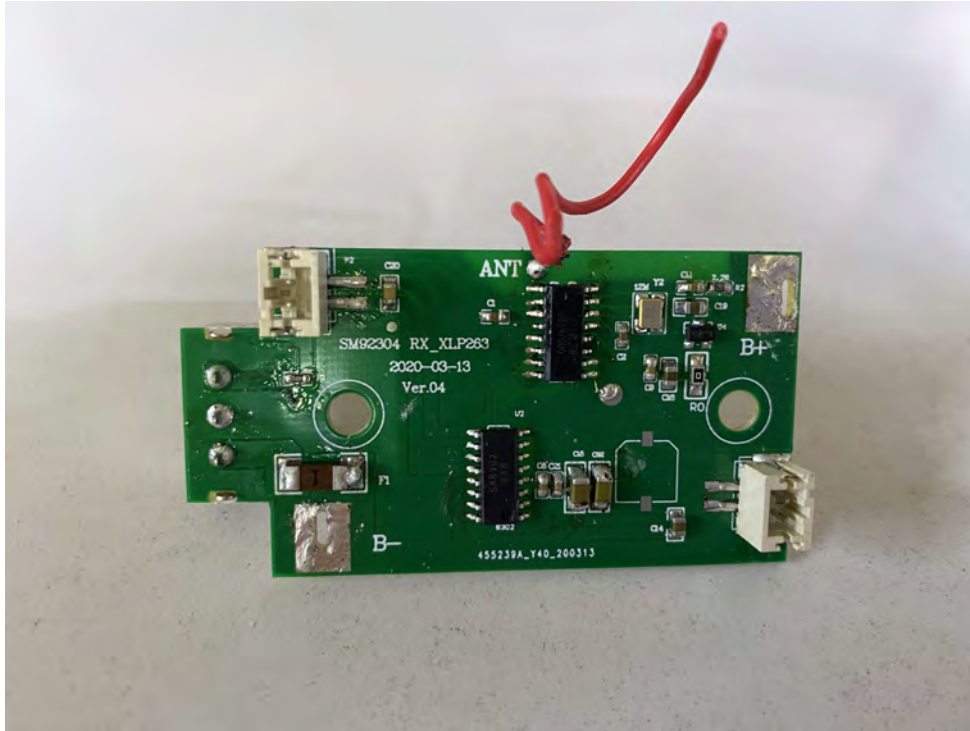

INTERTEK TESTING SERVICE

Equipment Photographs

(Internal)

FCC ID: PQN92304RX2G4

IC: 4438B-92304RX2G4