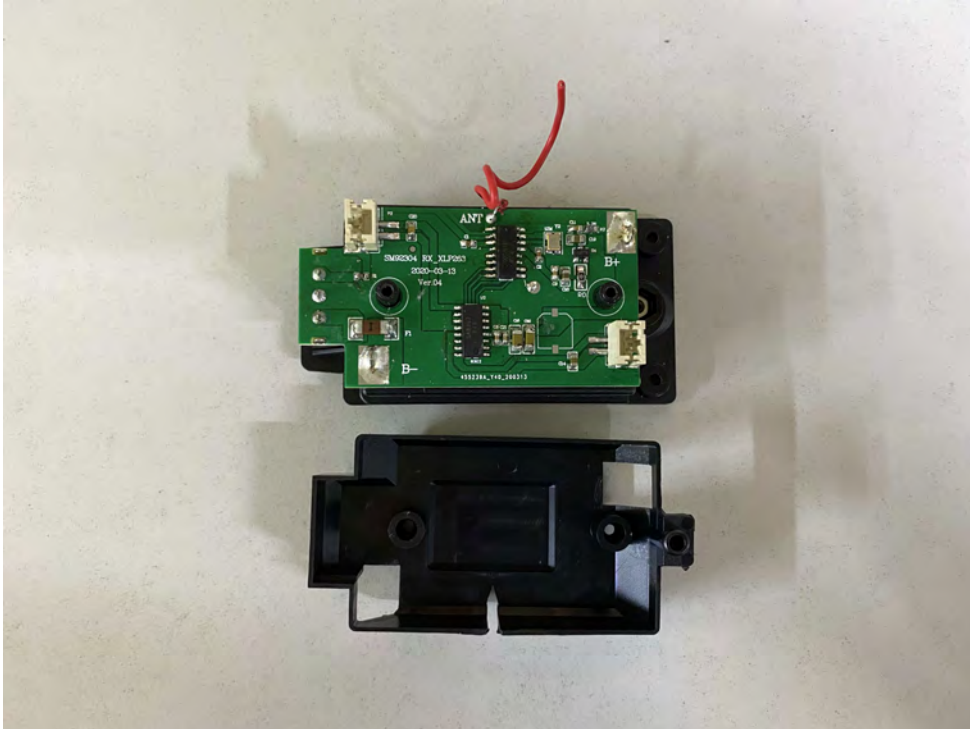

## Equipment Photographs

(Internal)

---

FCC ID: PQN92304RX2G4

IC: 4438B-92304RX2G4