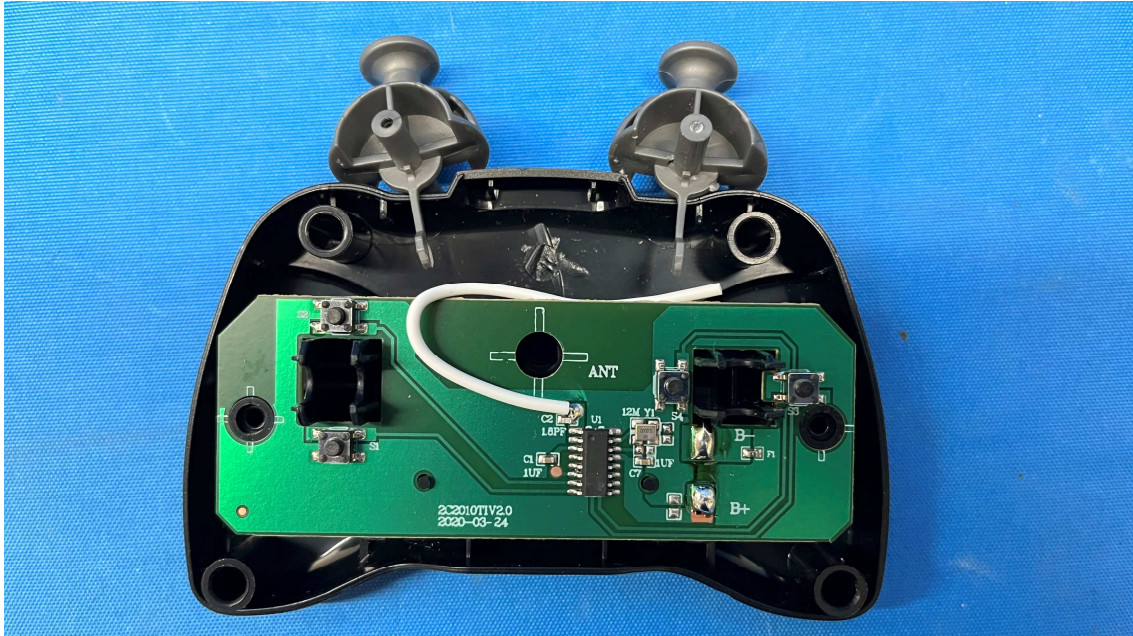

INTERTEK TESTING SERVICES

Equipment Photographs

(Internal)