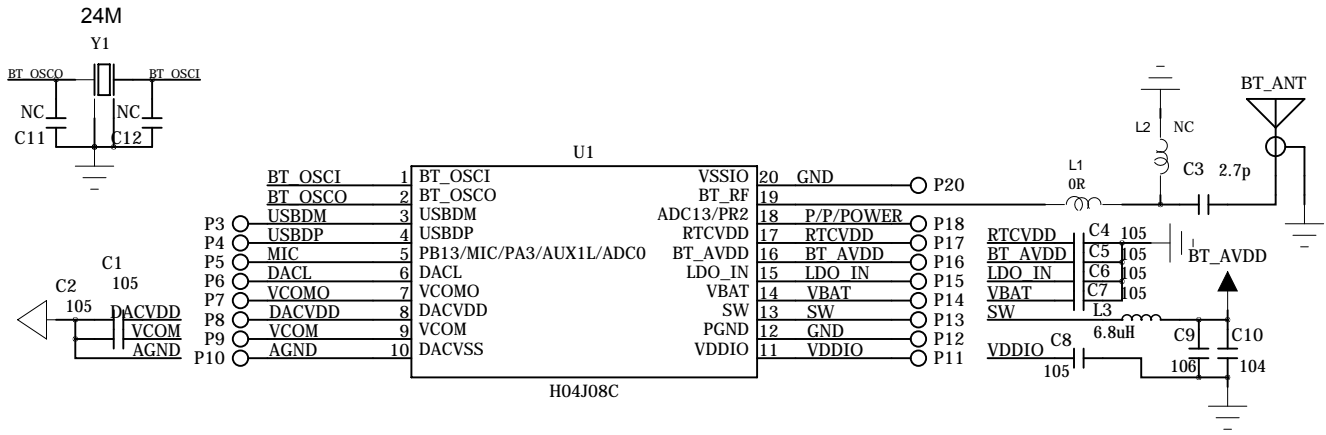

6.4V/1300mA_Li

1 2 3 4 5 6

A

A

B

B

C

C

D

D

Title		
A4		
Size	Number	Revision
A4		2017/12/14
Date:	2017/12/14	Sheet 1 of 1
File:	GW_HN_1712A_A4_NAN^N^1_4E_20171214_V1.d.sch	Drawn By: <Drawn>

1 2 3 4 5 6