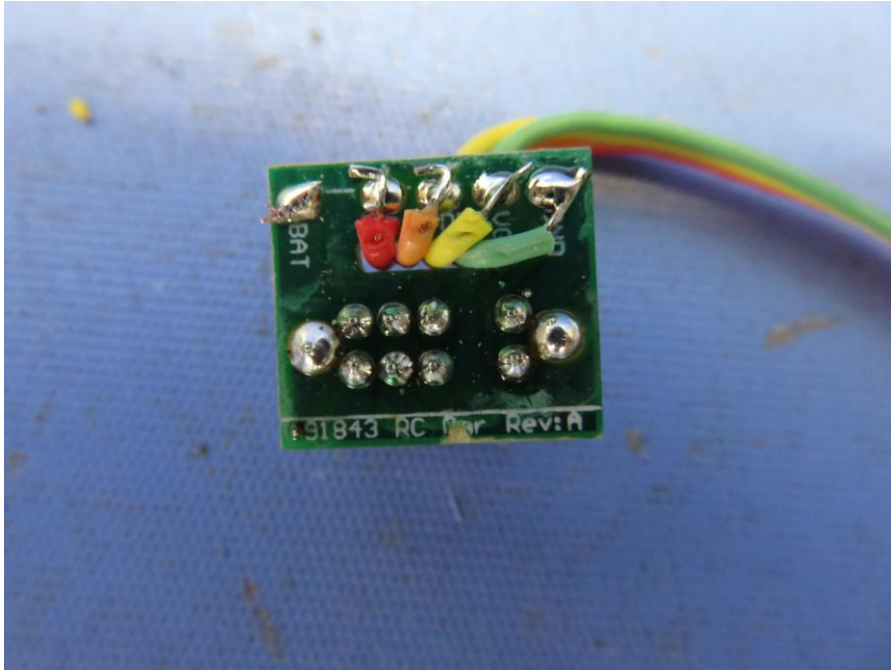

INTERTEK TESTING SERVICE

Report No.: 17030050HKg-001

Equipment Photographs

(Internal)

INTERTEK TESTING SERVICE

Report No.: 17030050HKg-001

Equipment Photographs

(Internal)

INTERTEK TESTING SERVICE

Report No.: 17030050HKg-001

Equipment Photographs

(Internal)

Equipment Photographs

(Internal)

Equipment Photographs

(Internal)