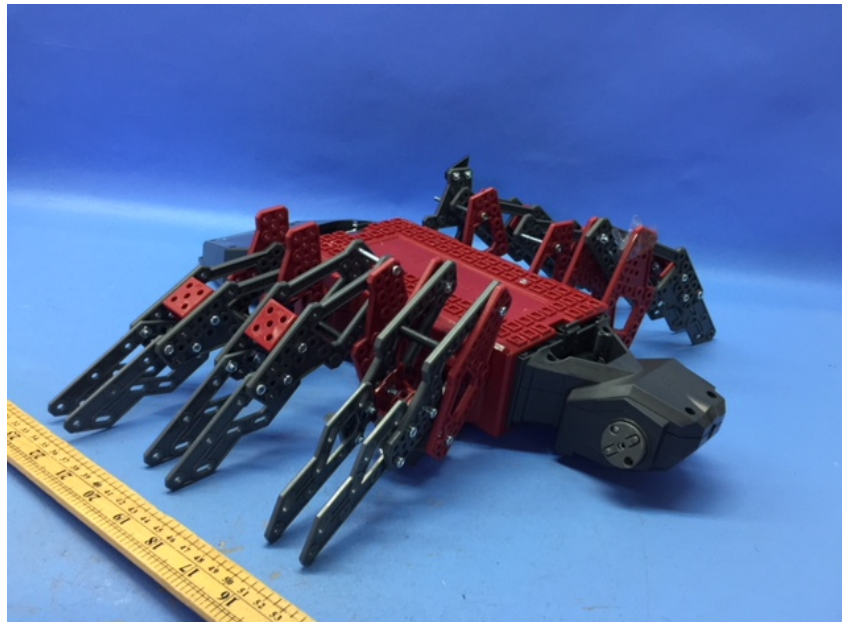

INTERTEK TESTING SERVICE

Equipment Photographs

Model : 91842

(External)

FCC ID: PQN91842M012G4