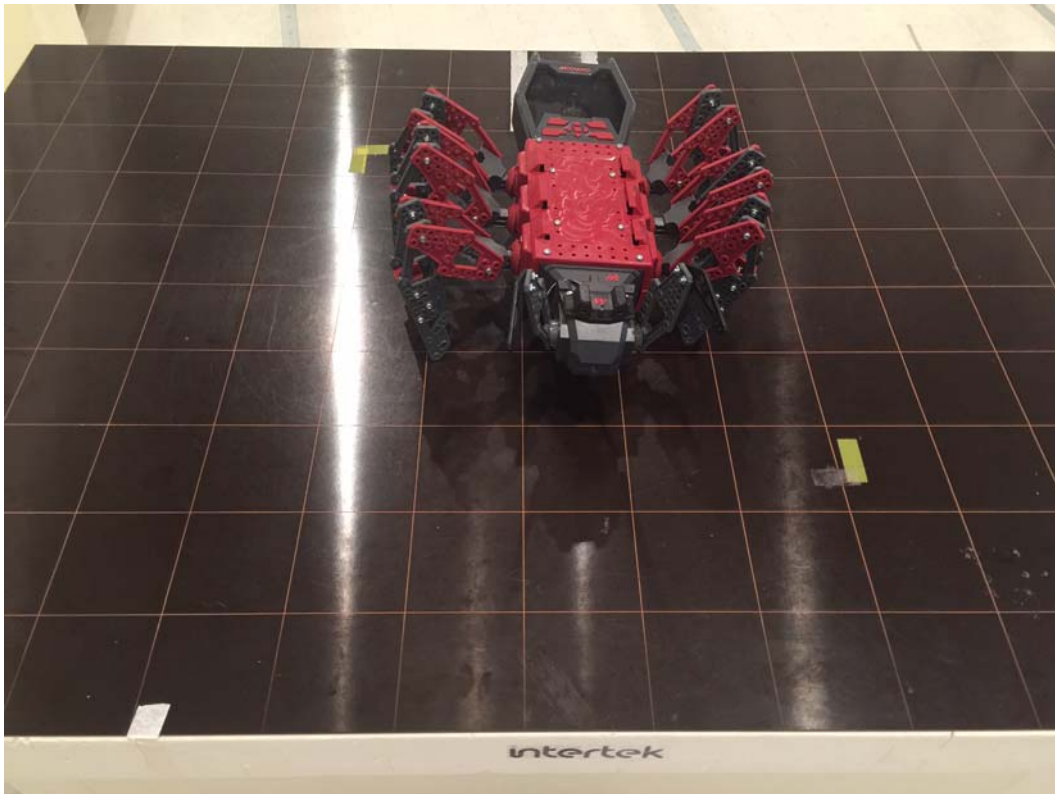

INTERTEK TESTING SERVICE

Configuration Photographs Worst-Case Radiated Emissions

(Back View)

Model : **91842**

FCC ID: PQN91842M012G4