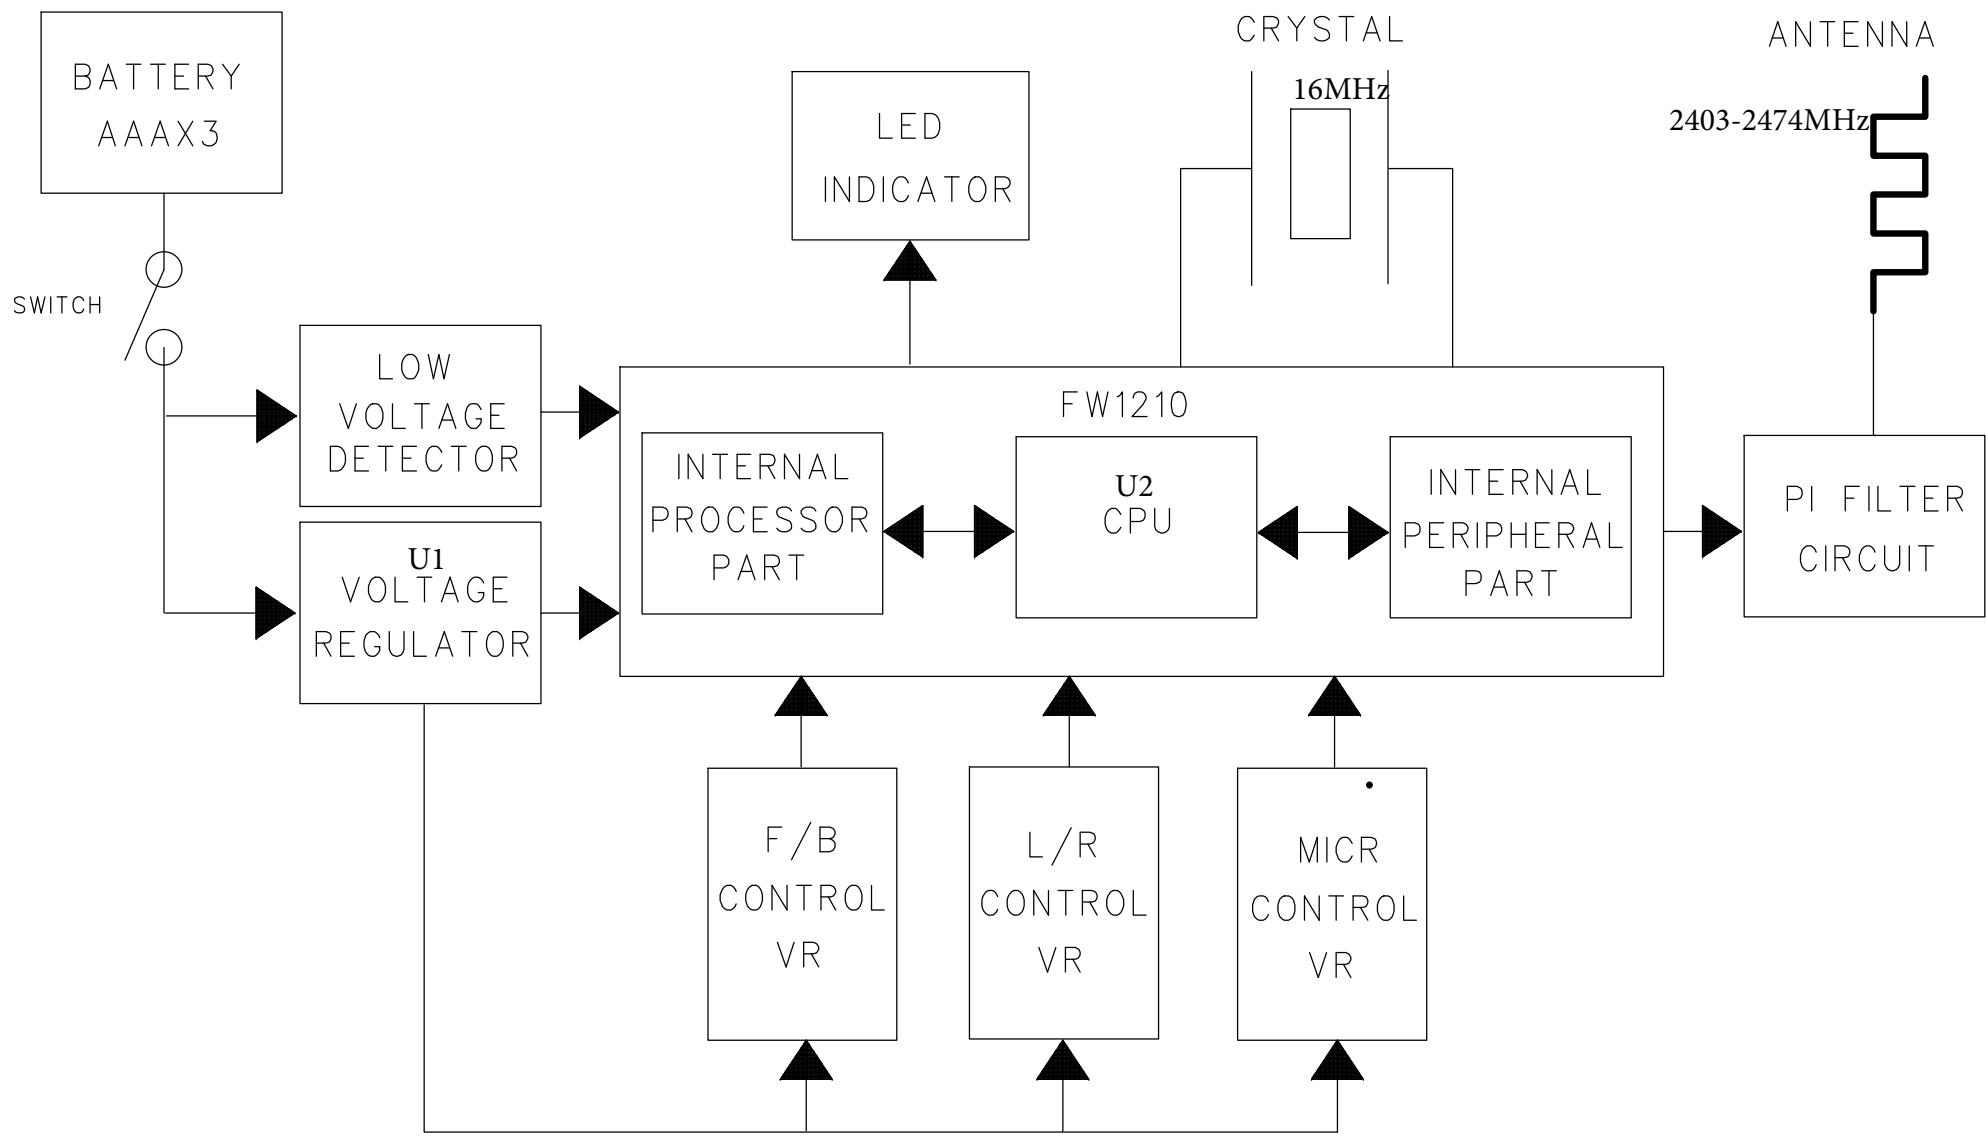

REV.	Description	Date	Drawn by

Early Light Industrial Co. Ltd.			
TITLE: RC Car TX Block Diagram			
	DRAWING NO: 91826-TX	DRAWN BY: Jiangyun Zhou	DATE: 2016-4-21
		CHECKED BY: Gaofeng Hu	DATE: 2016-4-21
	REV:	SHEET: 2 OF 2	SIZE: A3

1 Block Diagram

Chart1 FW1210 SOC block diagram

2 Pin Definition and Functional Description

2.1 Pin Definition