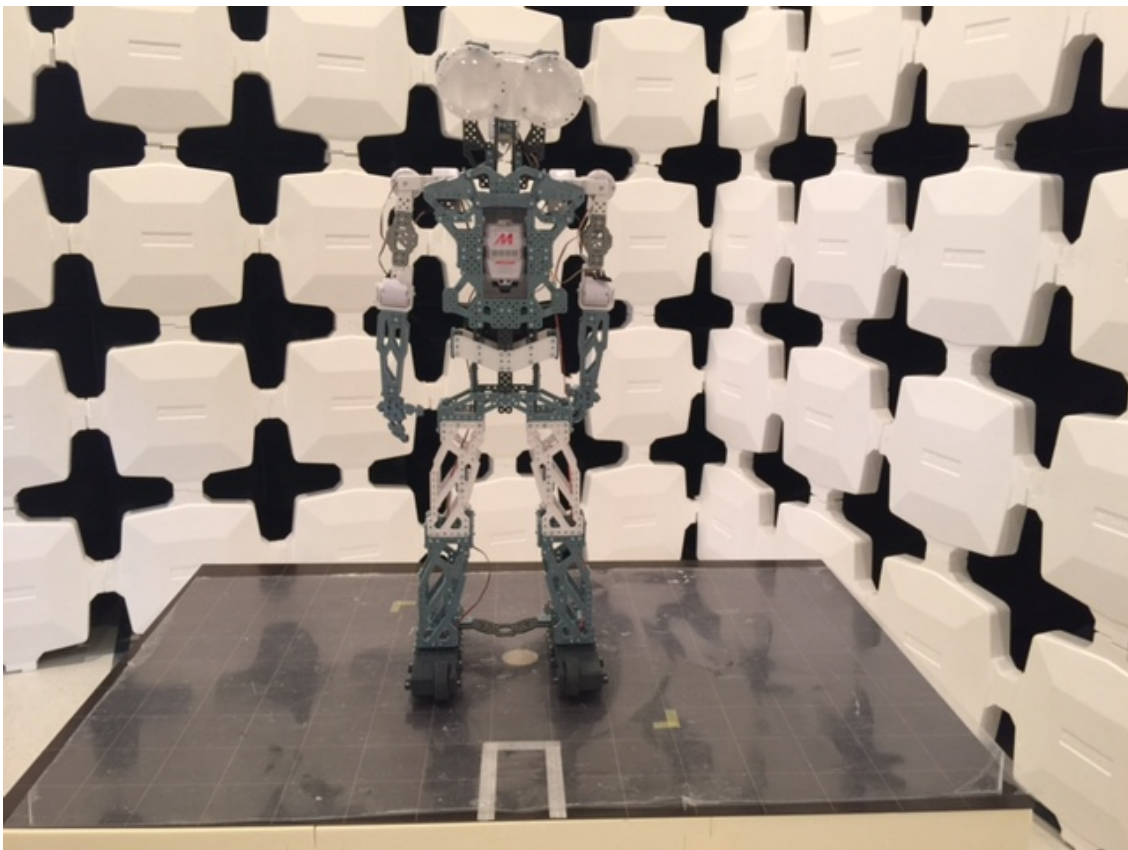

INTERTEK TESTING SERVICE

Report No: 15020700HKG-002

Configuration Photographs

Worst-Case Radiated Emissions

(Front View)

Model : 91764

INTERTEK TESTING SERVICE

Report No: 15020700HKG-002

Configuration Photographs Worst-Case Radiated Emissions

(Back View)

Model : 91764