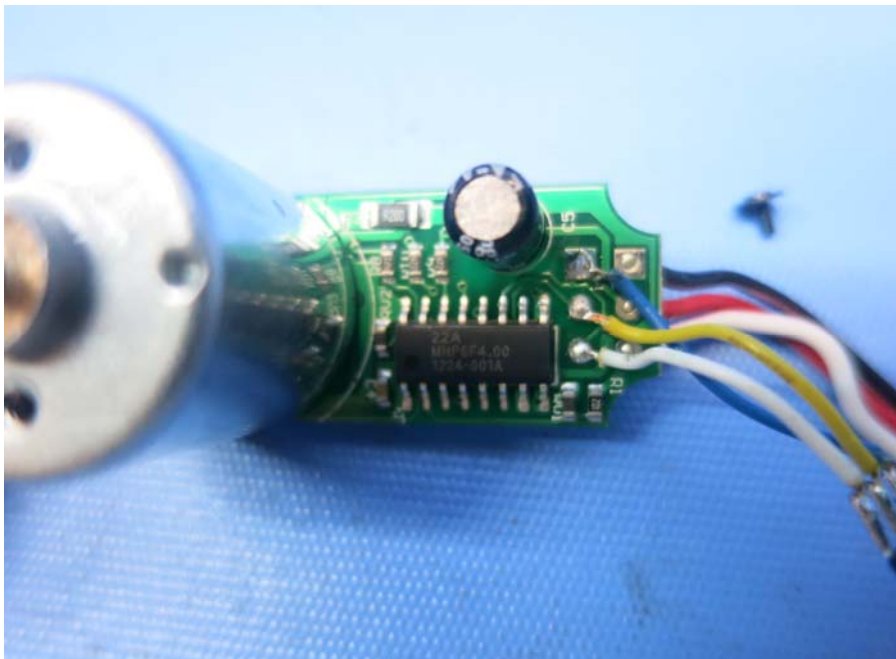

INTERTEK TESTING SERVICE

Report No.: 15020700HKG-001

Equipment Photographs

Model : 91764

(Internal)

INTERTEK TESTING SERVICE

Report No.: 15020700HKG-001

Equipment Photographs