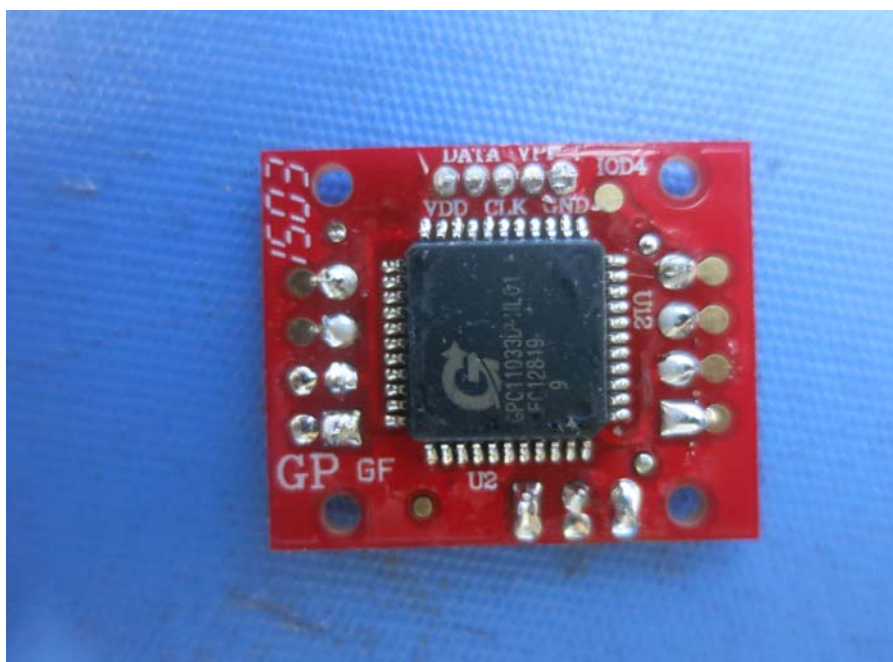

INTERTEK TESTING SERVICE

Report No.: 15020700HKG-001

Equipment Photographs

Model : 91764

(Internal)