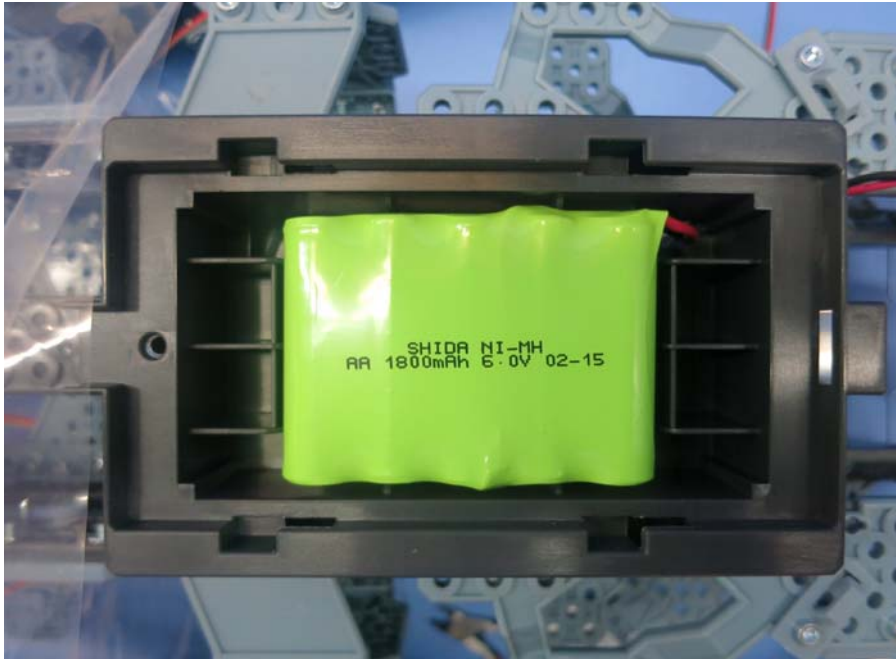

INTERTEK TESTING SERVICE

Report No.: 15020700HKG-001

(Internal)

Equipment Photographs

Model : 91764

FCC ID: PQN91763M012G4