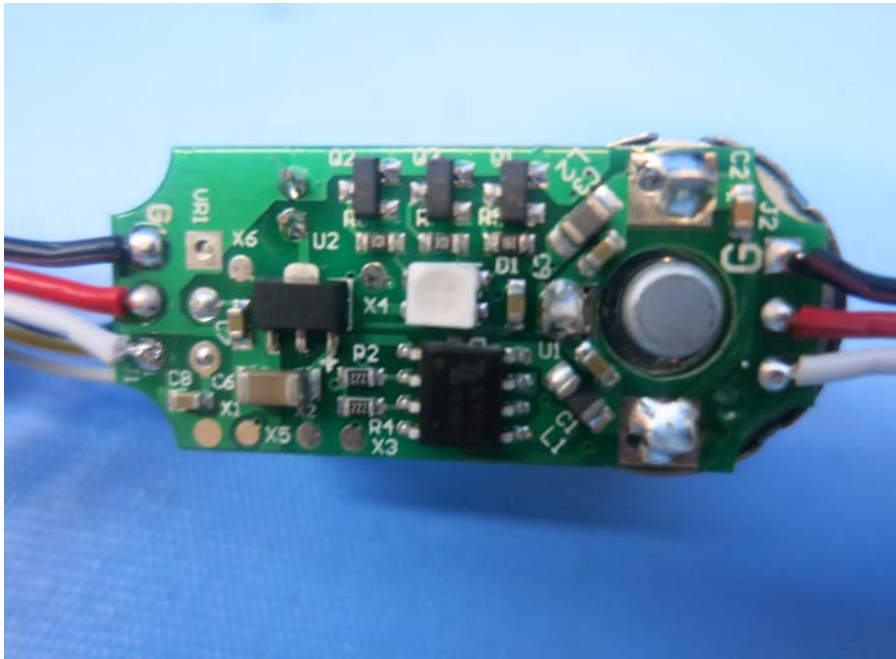

INTERTEK TESTING SERVICE

Report No.: 15020700HKG-001

Equipment Photographs

Model : 91764

(Internal)