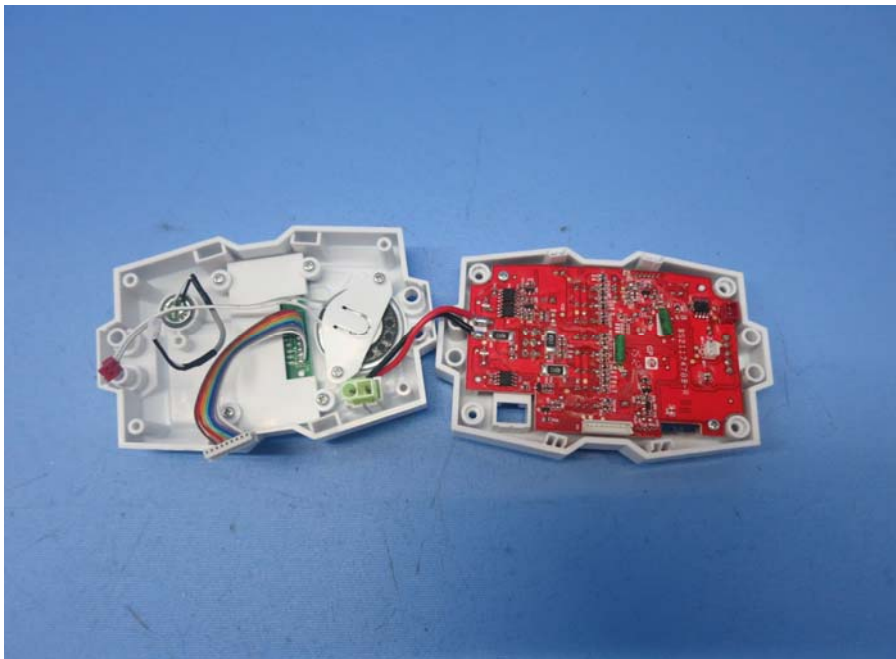

INTERTEK TESTING SERVICE

Report No.: 15020700HKG-001

Equipment Photographs

Model : 91764

(Internal)