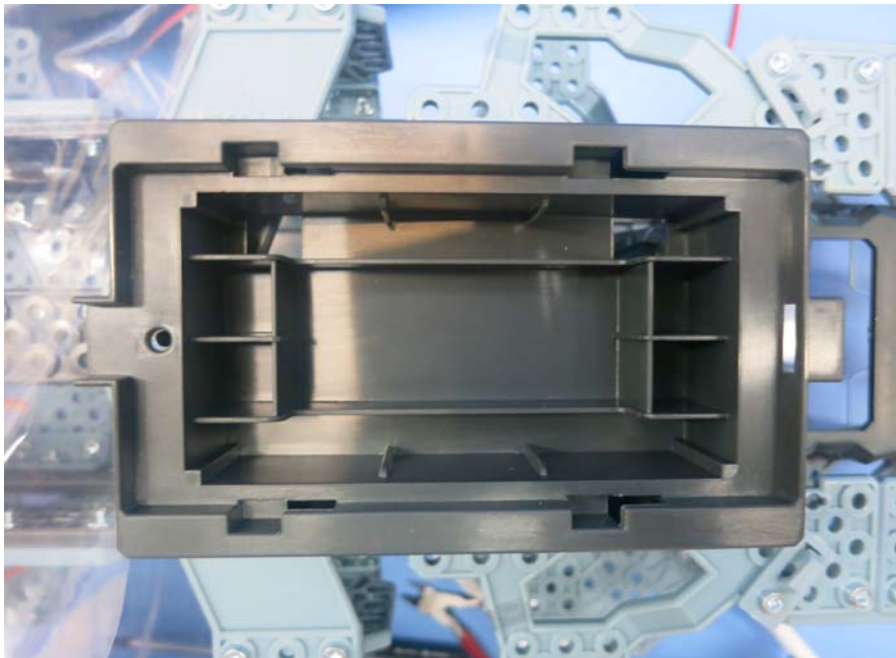

INTERTEK TESTING SERVICE

Report No.: 15020700HKG-001

(Internal)

Equipment Photographs

Model : 91764

FCC ID: PQN91763M012G4