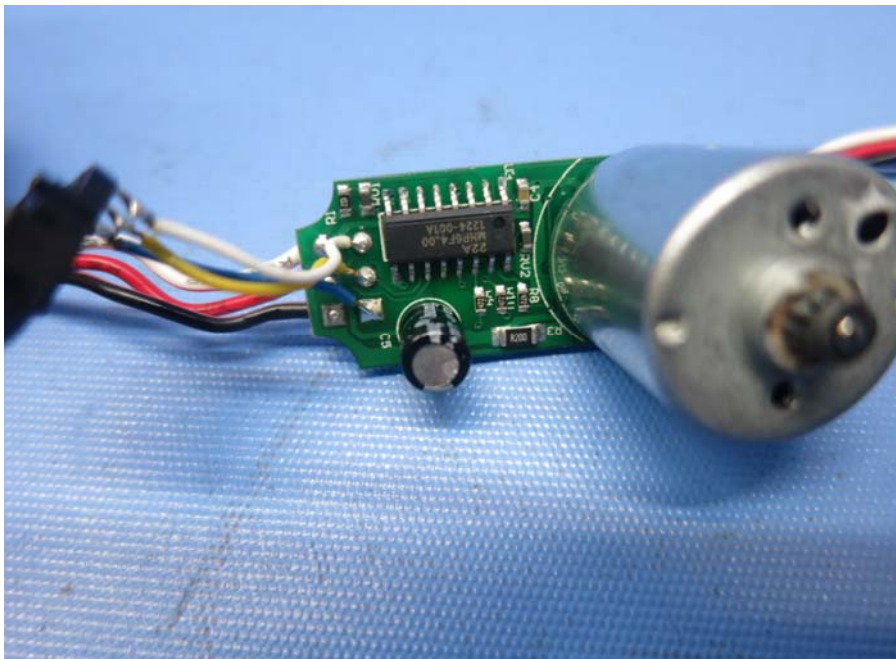

INTERTEK TESTING SERVICE

Report No.: 15020700HKG-001

Equipment Photographs

Model : 91764

(Internal)