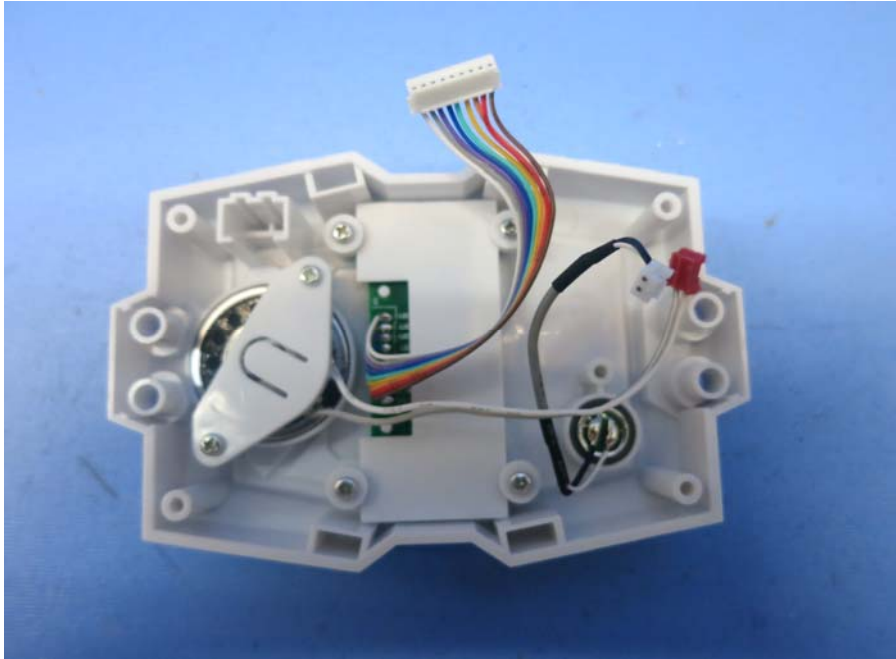

INTERTEK TESTING SERVICE

Report No.: 15020700HKG-001

Equipment Photographs

Model : 91764

(Internal)