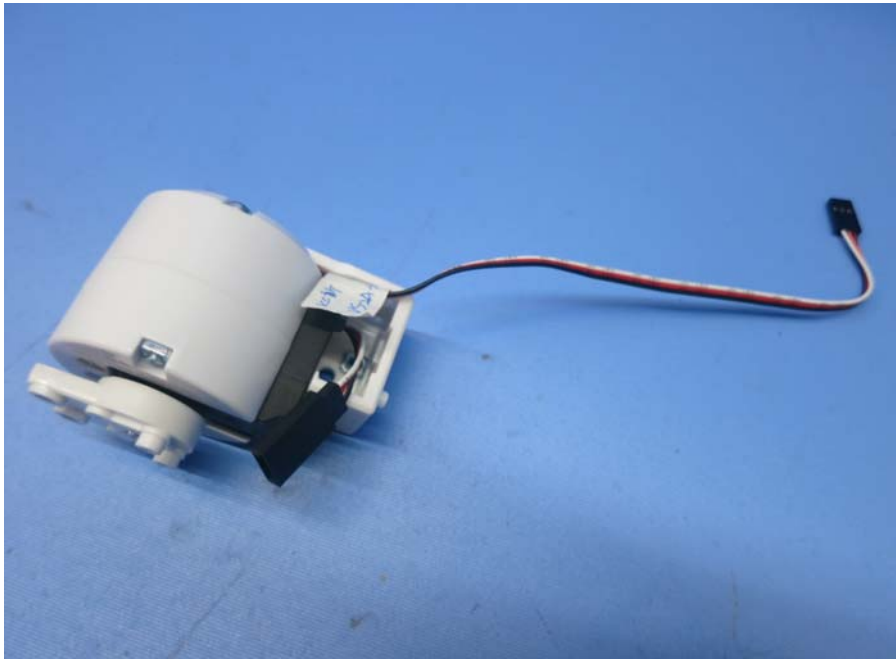

(Internal)

Equipment Photographs

Model : 91764

(Internal)

INTERTEK TESTING SERVICE

Report No.: 15020700HKG-001

Equipment Photographs

Model : 91764