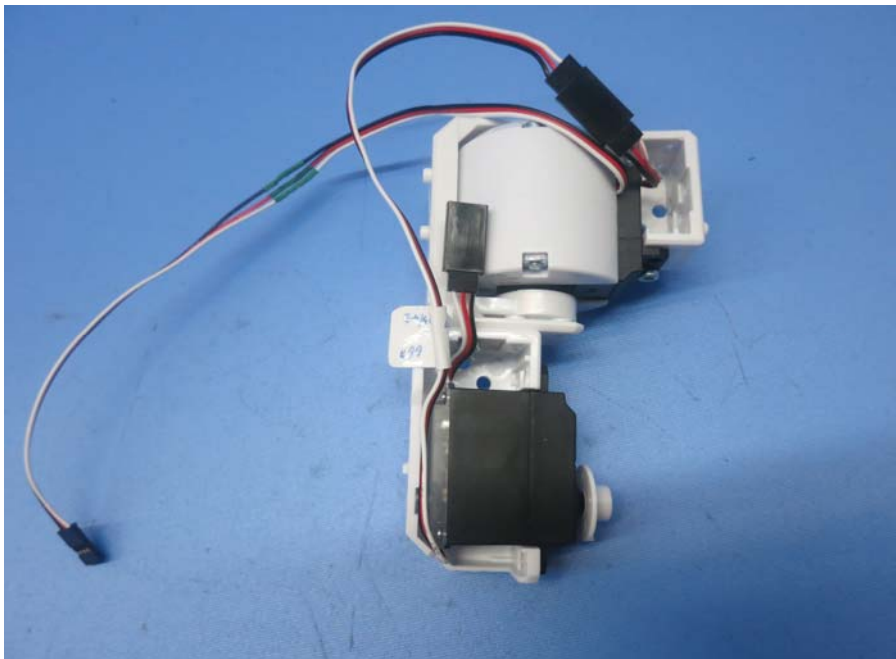

INTERTEK TESTING SERVICE

Report No.: 15020700HKG-001

Equipment Photographs

Model : 91764

(Internal)

INTERTEK TESTING SERVICE

Report No.: 15020700HKG-001

Equipment Photographs