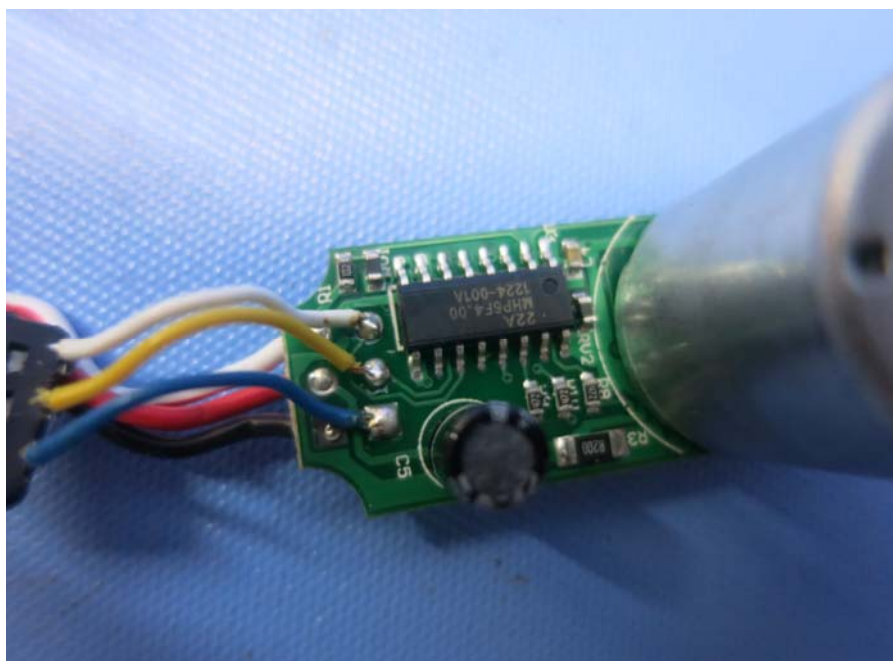

Equipment Photographs

Model : 91764

(Internal)