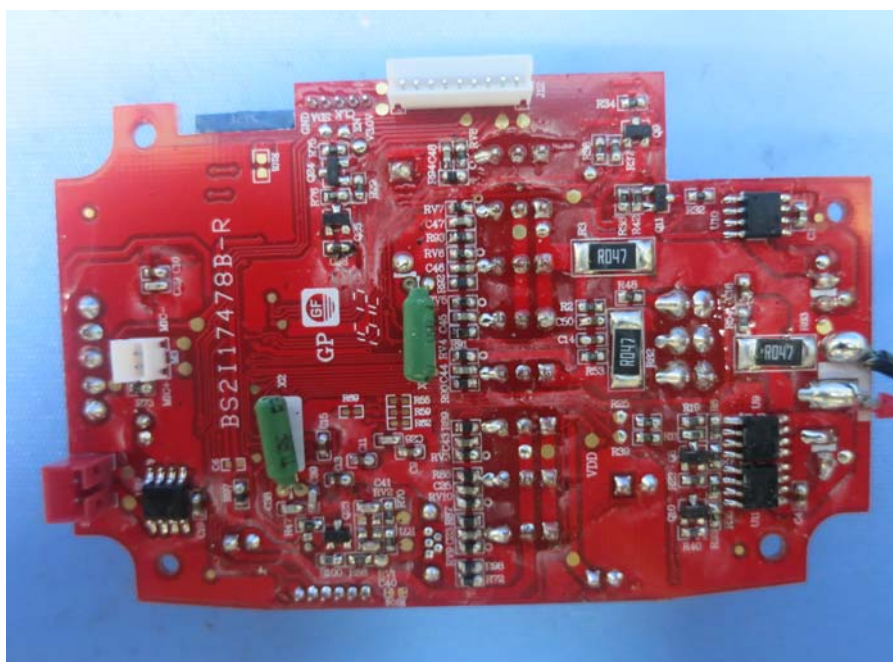

INTERTEK TESTING SERVICE

Report No.: 15020700HKG-001

Equipment Photographs

Model : 91764

(Internal)