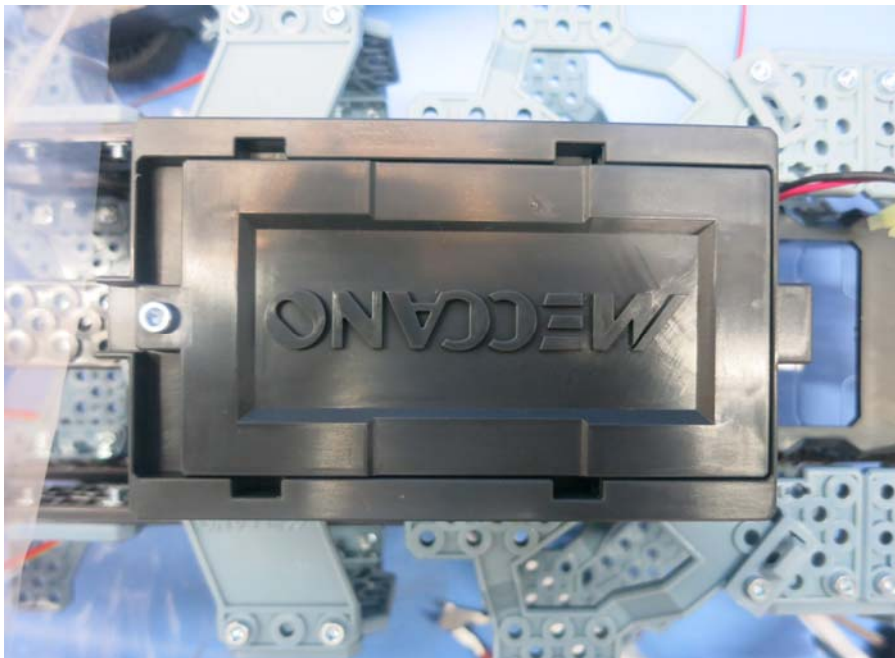

INTERTEK TESTING SERVICE

Report No.: 15020700HKG-001

Model : 91764

(Internal)

Equipment Photographs

Model : 91764

FCC ID: PQN91763M012G4