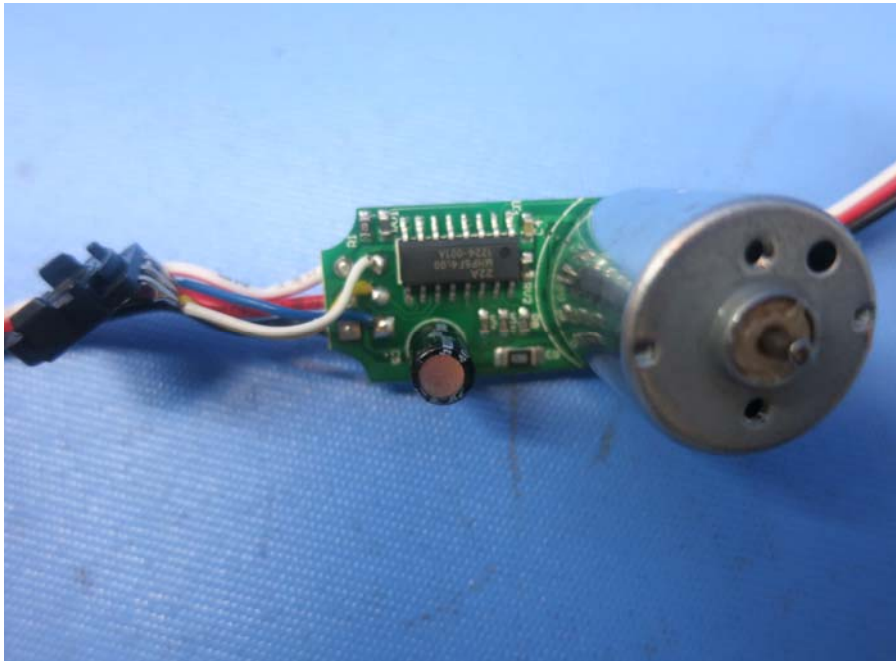

INTERTEK TESTING SERVICE

Report No.: 15020700HKG-001

Equipment Photographs

Model : 91764

(Internal)