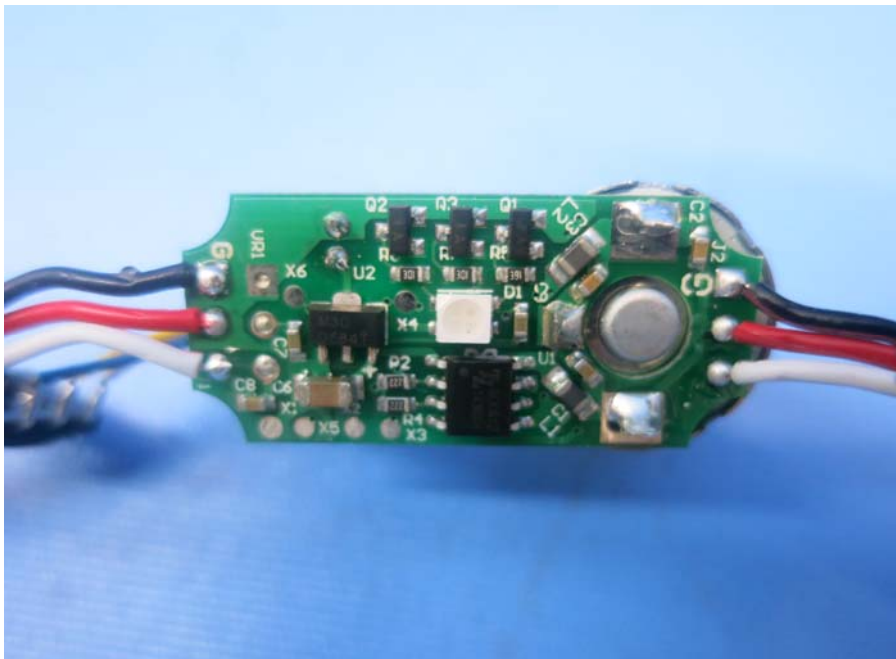

INTERTEK TESTING SERVICE

Report No.: 15020700HKG-001

Equipment Photographs

Model : 91764

(Internal)