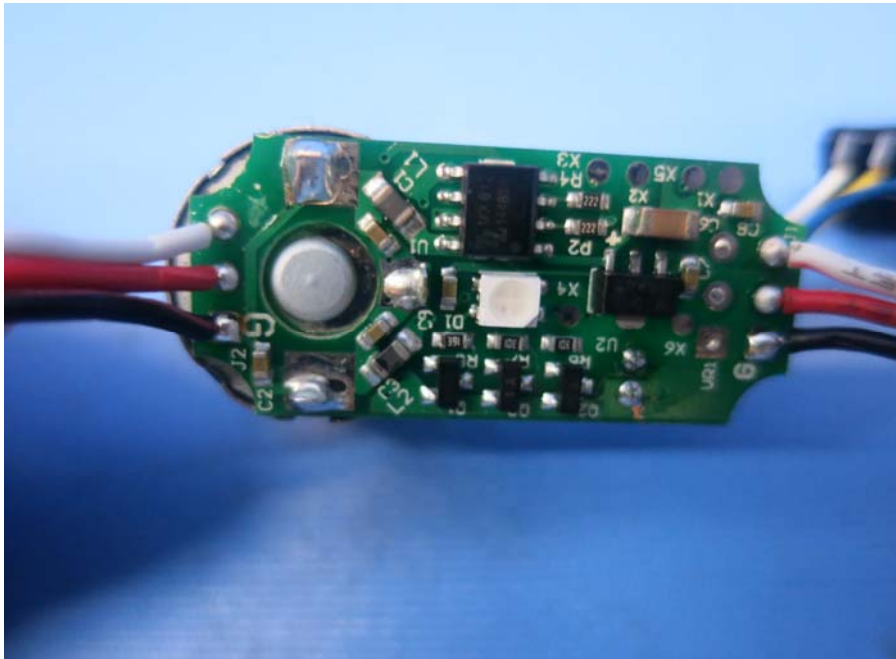

INTERTEK TESTING SERVICE

Report No.: 15020700HKG-001

Equipment Photographs

Model : 91764

(Internal)

INTERTEK TESTING SERVICE

Report No.: 15020700HKG-001

Equipment Photographs