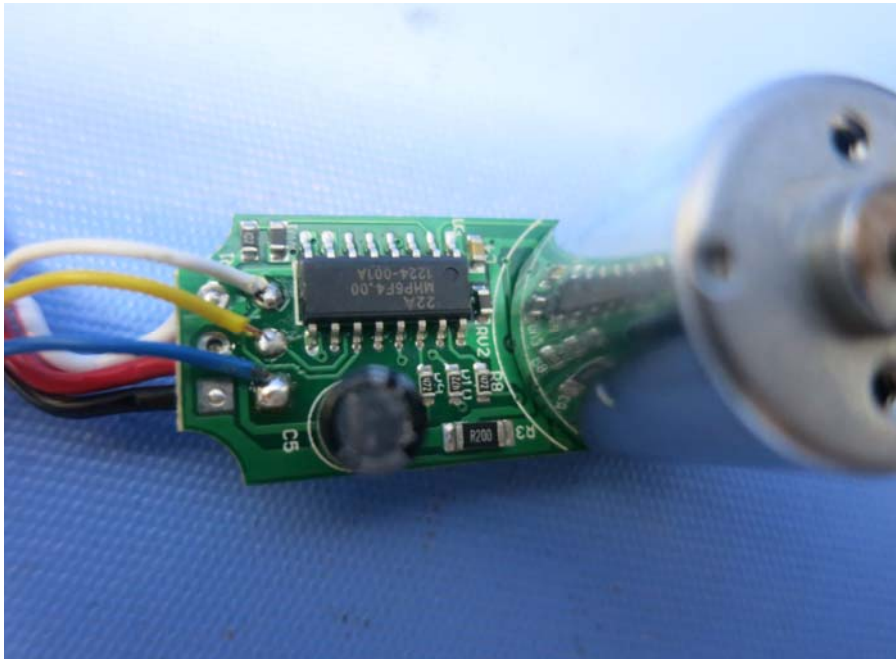

INTERTEK TESTING SERVICE

Report No.: 15020700HKG-001

Equipment Photographs

Model : 91764

(Internal)