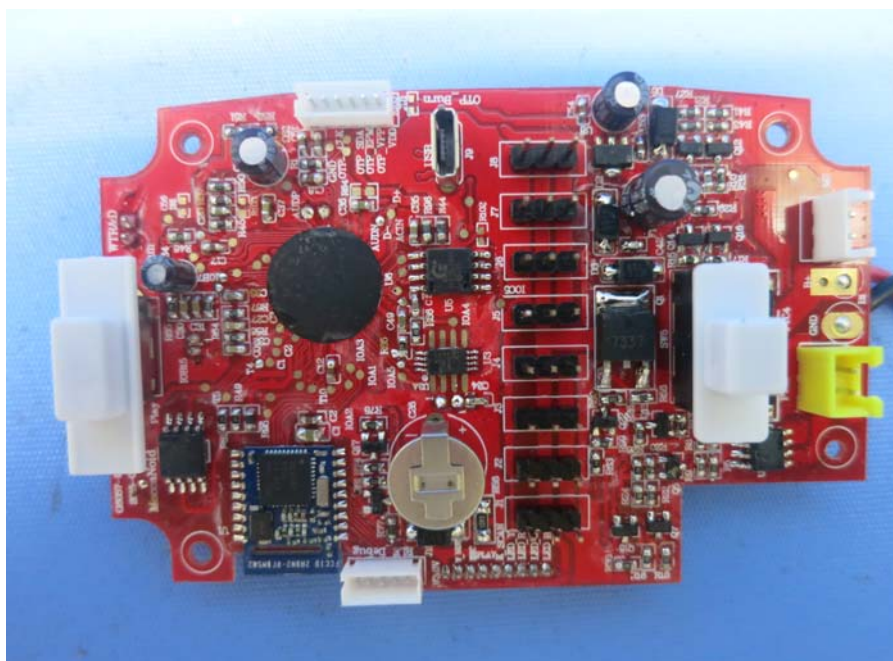

INTERTEK TESTING SERVICE

Report No.: 15020700HKG-001

Equipment Photographs

Model : 91764

(Internal)

INTERTEK TESTING SERVICE

Report No.: 15020700HKG-001

Equipment Photographs

Model : 91764

(Internal)

INTERTEK TESTING SERVICE

Report No.: 15020700HKG-001

Equipment Photographs

Model : 91764

(Internal)

INTERTEK TESTING SERVICE

Report No.: 15020700HKG-001

Equipment Photographs

Model : 91764

(Internal)

INTERTEK TESTING SERVICE

Report No.: 15020700HKG-001

Equipment Photographs

Model : 91764