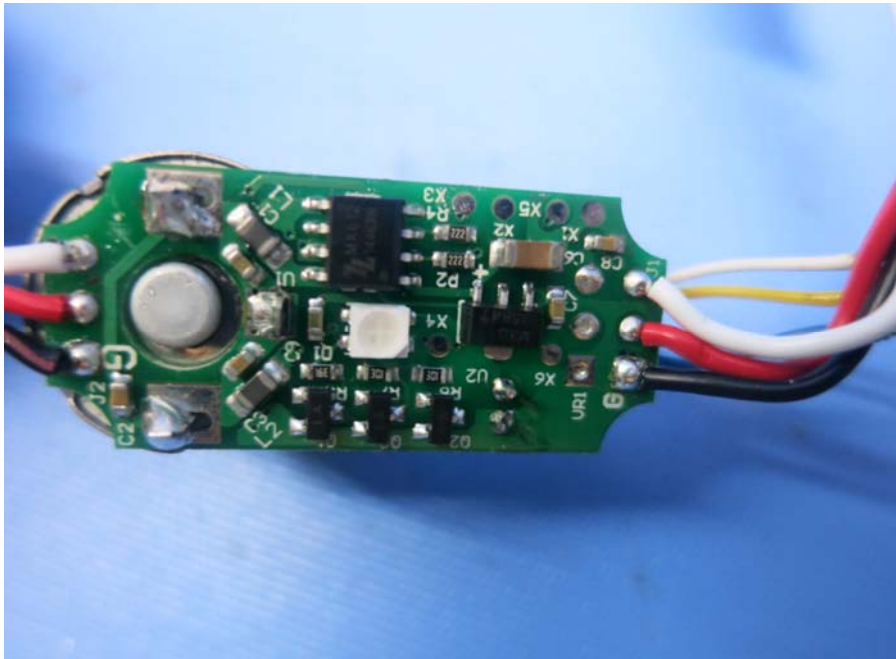

INTERTEK TESTING SERVICE

Report No.: 15020700HKG-001

Equipment Photographs

Model : 91764

(Internal)