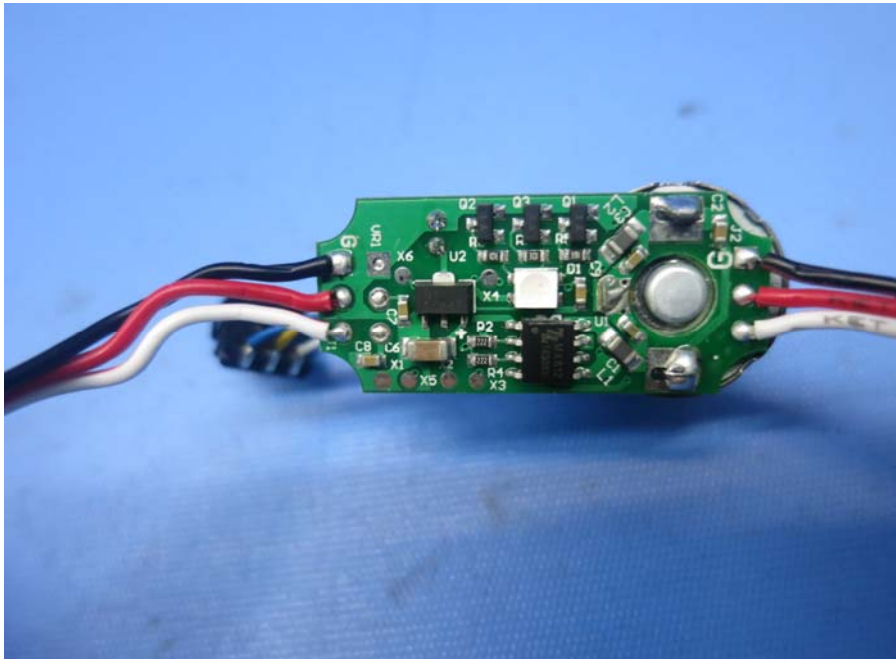

INTERTEK TESTING SERVICE

Report No.: 15020700HKG-001

Equipment Photographs

Model : 91764

(Internal)