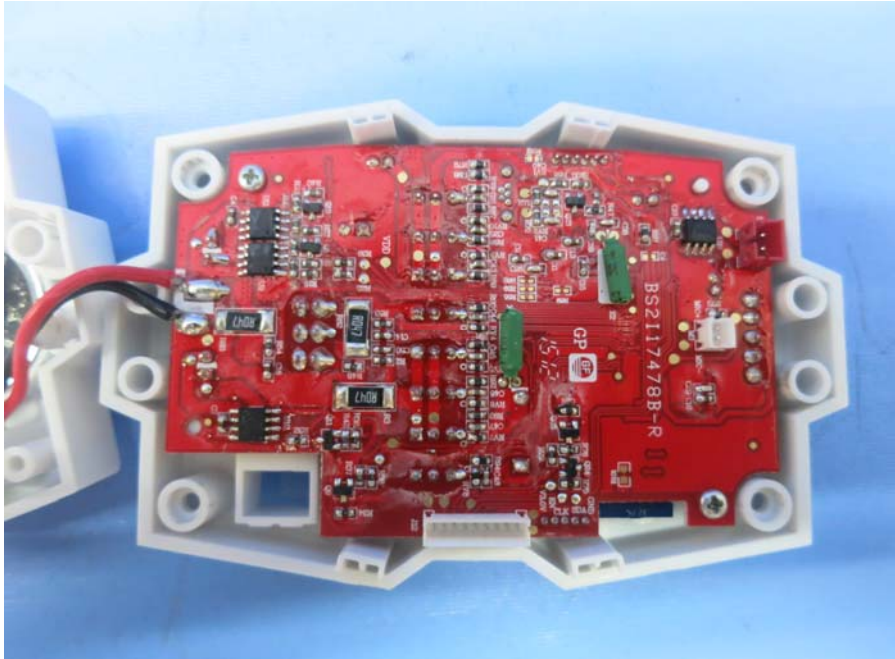

Model : 91764

(Internal)

INTERTEK TESTING SERVICE

Report No.: 15020700HKG-001

Equipment Photographs

Model : 91764

(Internal)

INTERTEK TESTING SERVICE