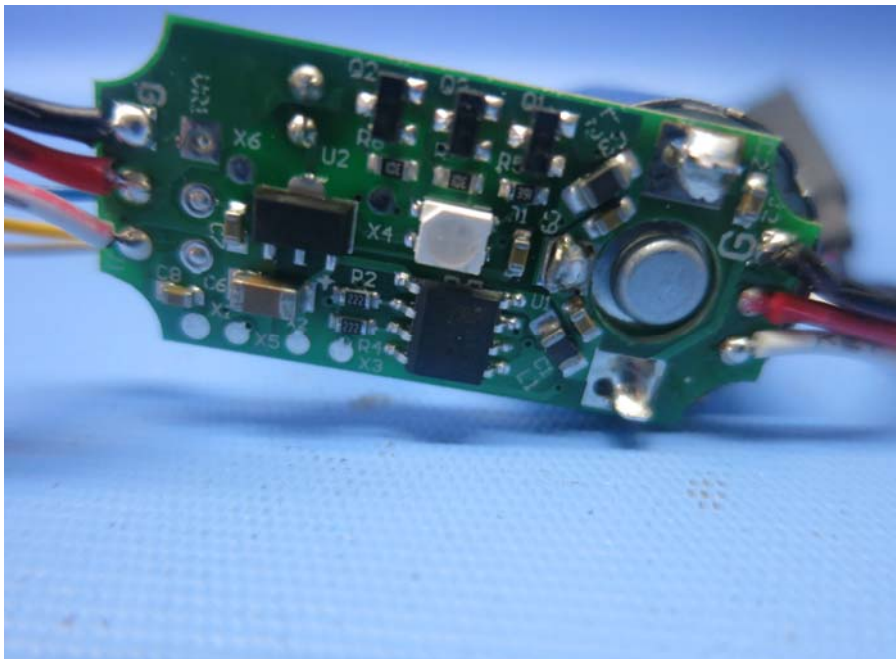

INTERTEK TESTING SERVICE

Report No.: 15020700HKG-001

Equipment Photographs

Model : 91764

(Internal)