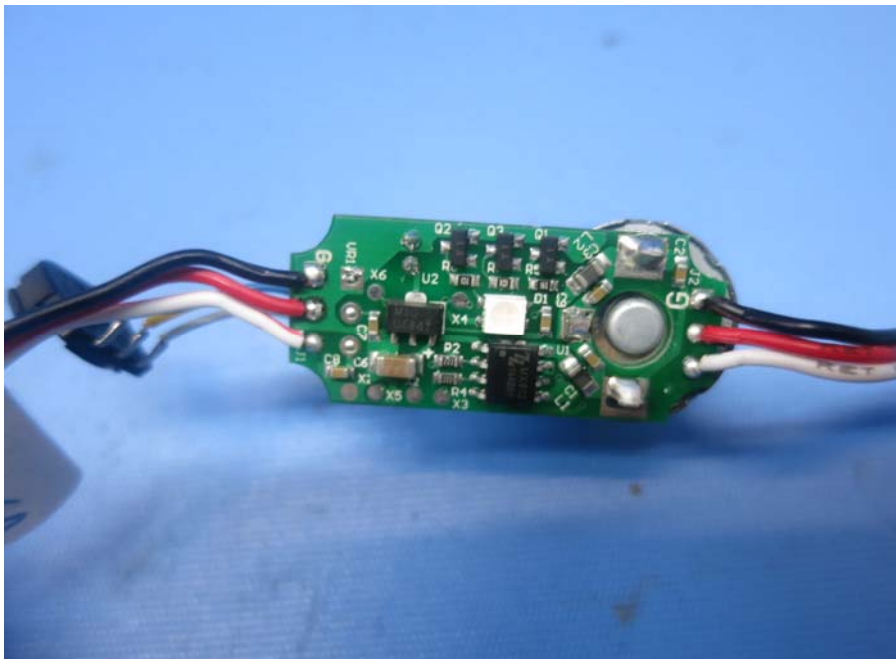

INTERTEK TESTING SERVICE

Report No.: 15020700HKG-001

Equipment Photographs

Model : 91764

(Internal)