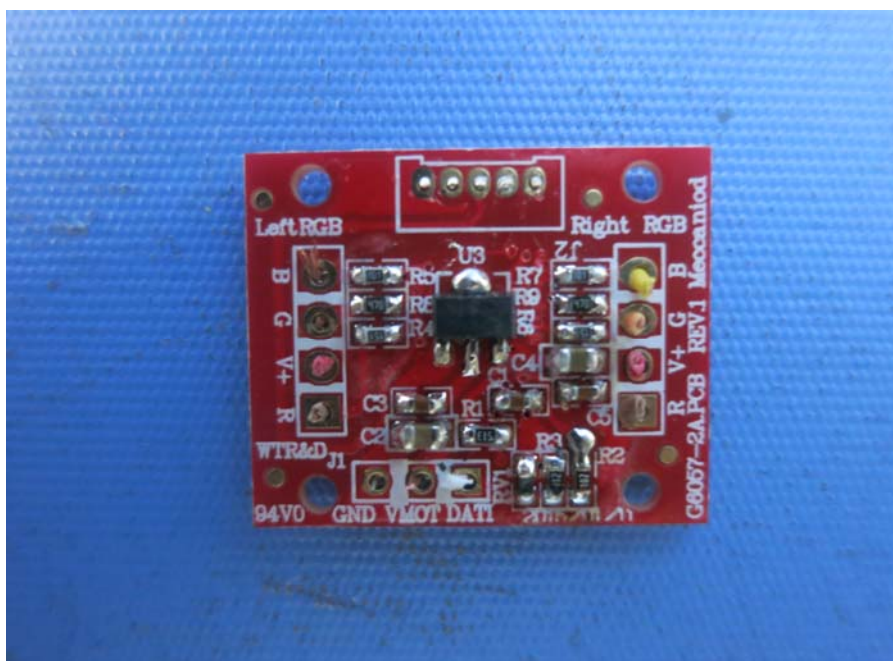

INTERTEK TESTING SERVICE

Report No.: 15020700HKG-001

Equipment Photographs

Model : 91764

(Internal)