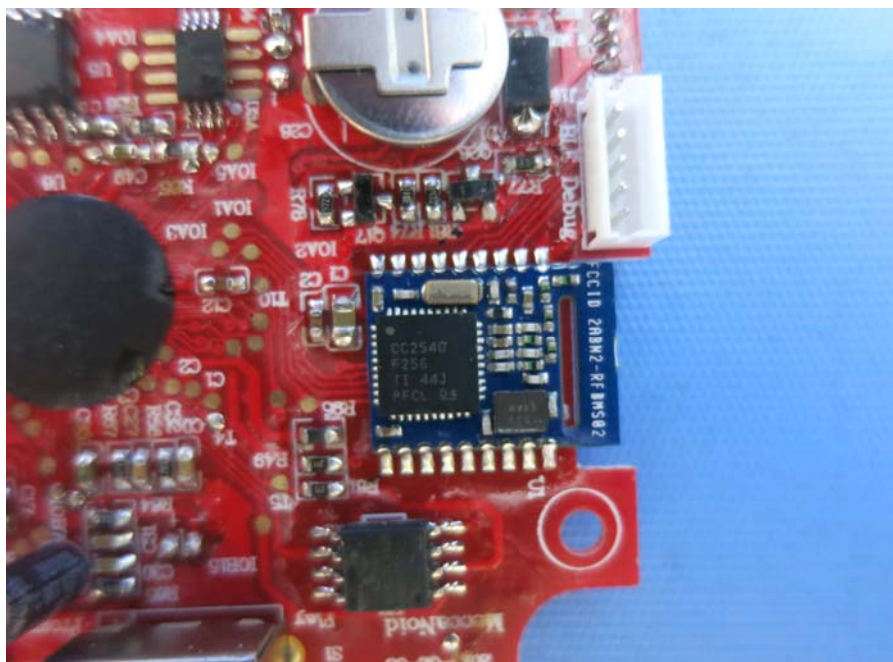

INTERTEK TESTING SERVICE

Report No.: 15020700HKG-001

Equipment Photographs

Model : 91764

(Internal)

FCC ID: PQN91763M012G4