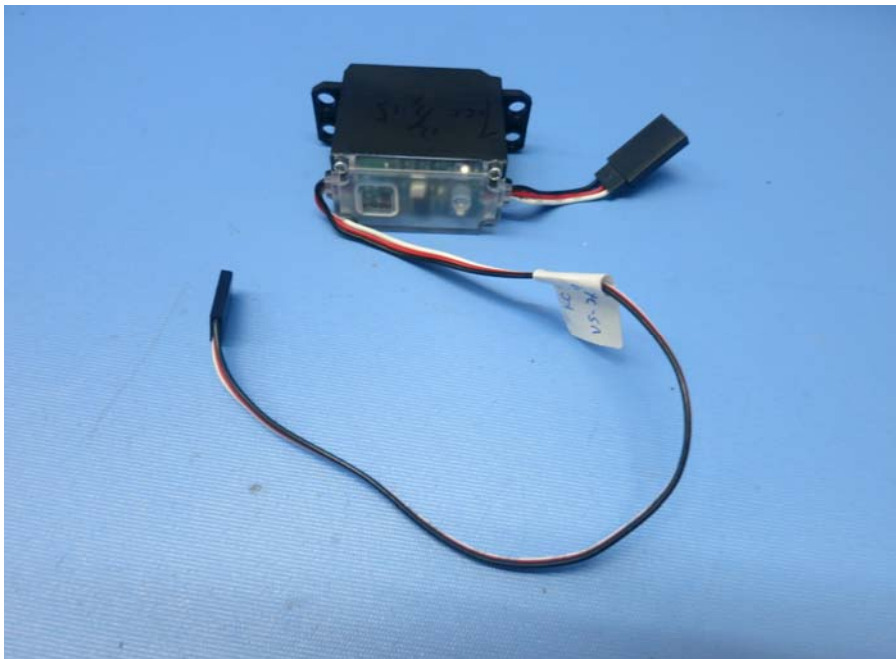

(Internal)

INTERTEK TESTING SERVICE

Report No.: 15020700HKG-001

Equipment Photographs

Model : 91764

(Internal)

INTERTEK TESTING SERVICE

Report No.: 15020700HKG-001