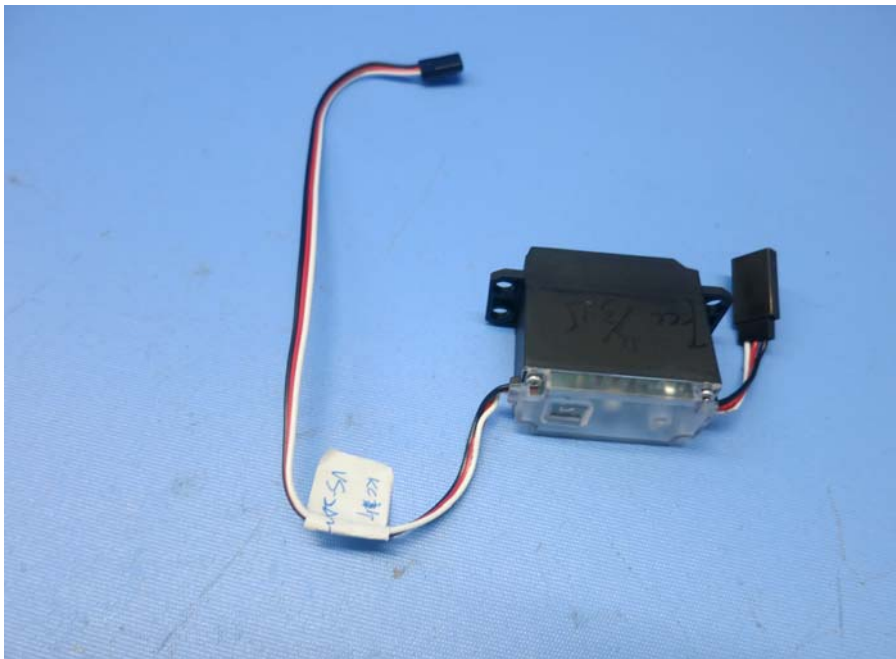

(Internal)

Equipment Photographs

Model : 91764

(Internal)

INTERTEK TESTING SERVICE

Report No.: 15020700HKG-001

Equipment Photographs

Model : 91764