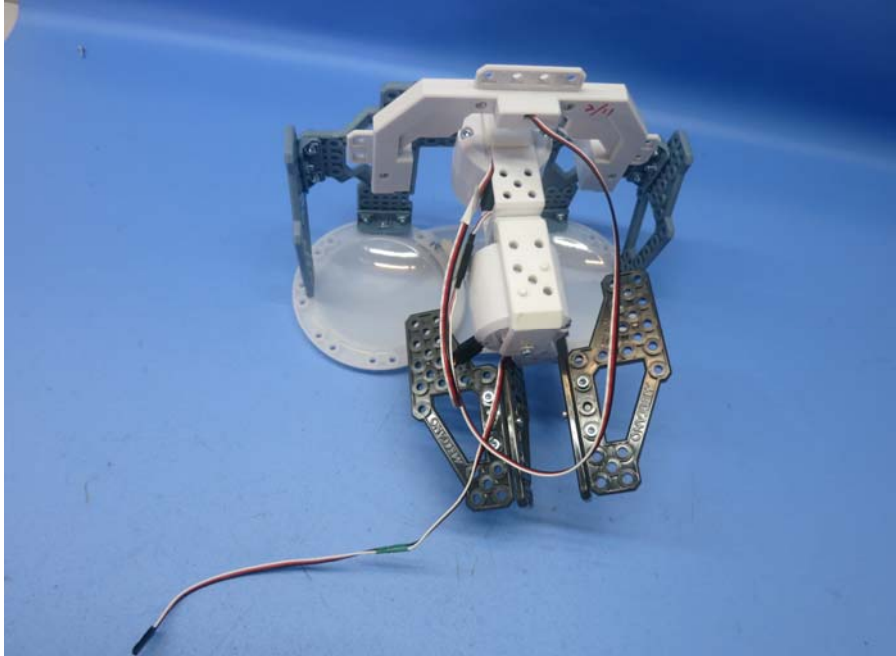

(Internal)

Equipment Photographs

Model : 91764

FCC ID: PQN91763M012G4

INTERTEK TESTING SERVICE

Report No.: 15020700HKG-001

(Internal)

Equipment Photographs