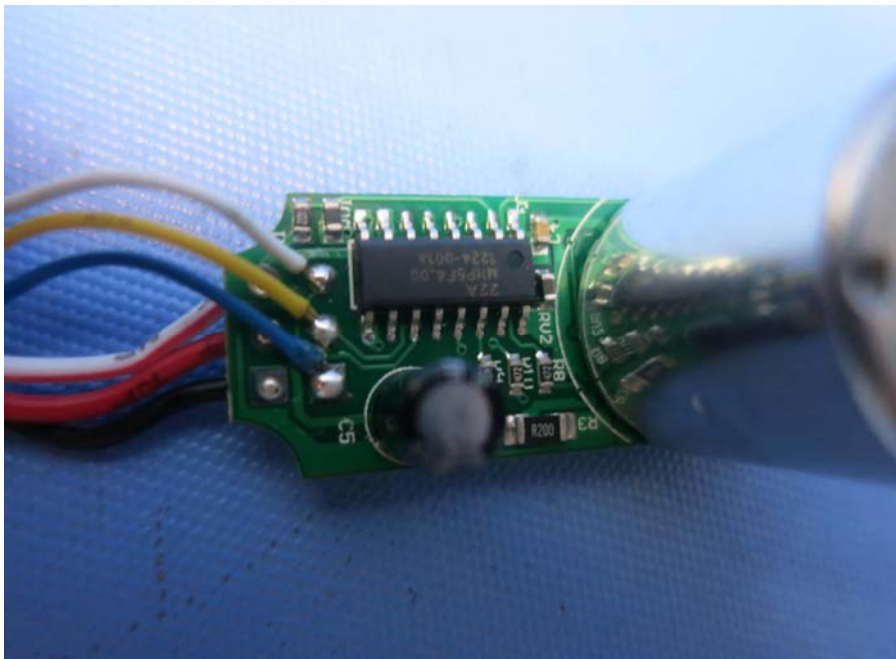

INTERTEK TESTING SERVICE

Report No.: 15020700HKG-001

Equipment Photographs

Model : 91764

(Internal)