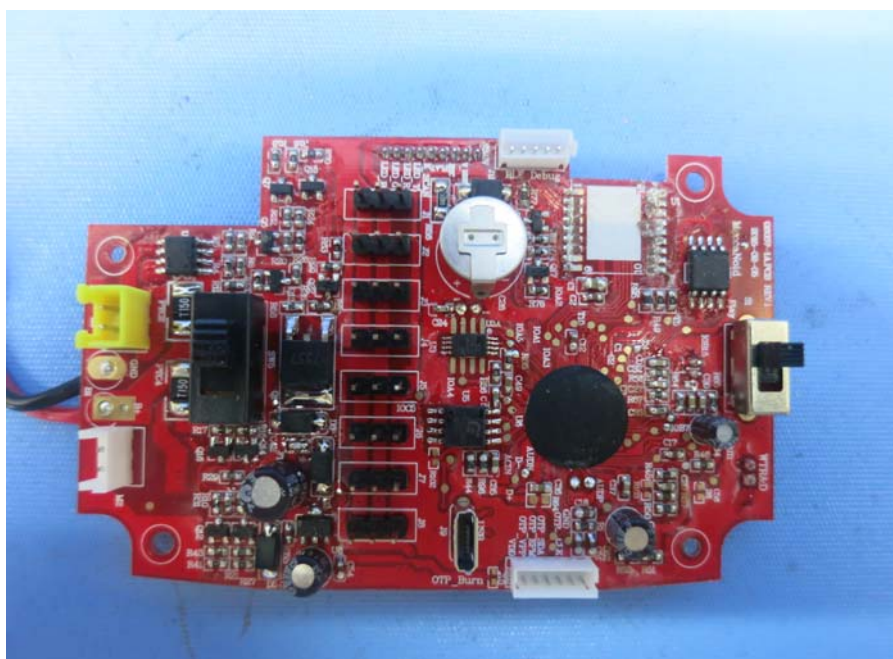

Report No.: 15020700HKG-001

Equipment Photographs

Model : 91764

(Internal)

INTERTEK TESTING SERVICE

Report No.: 15020700HKG-001

Equipment Photographs

Model : 91764

(Internal)

FCC ID: PQN91763M012G4

INTERTEK TESTING SERVICE

Report No.: 15020700HKG-001

Equipment Photographs

Model : 91764

(Internal)

INTERTEK TESTING SERVICE