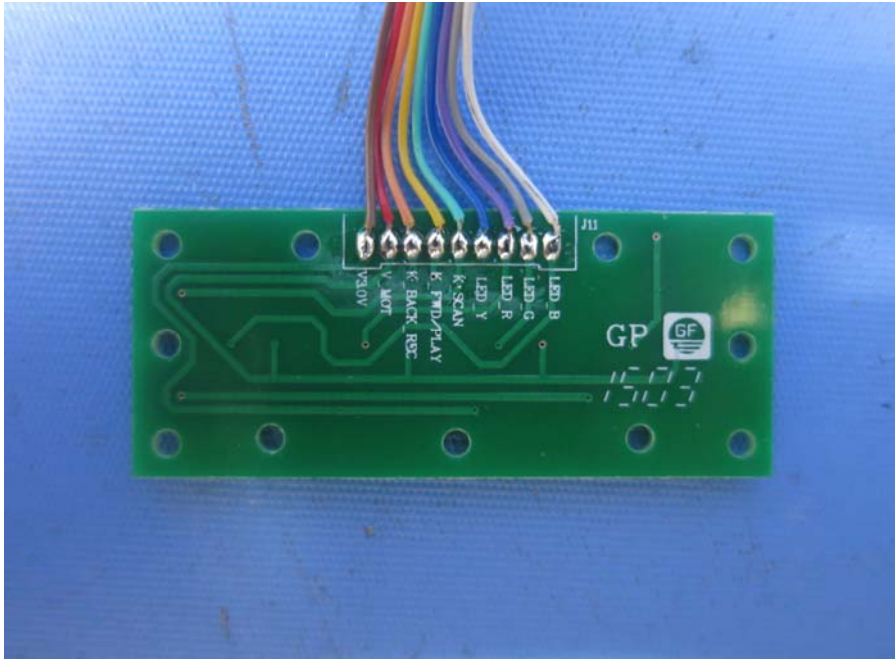

INTERTEK TESTING SERVICE

Report No.: 15020700HKG-001

Model : 91764

(Internal)

Equipment Photographs

Model : 91764

FCC ID: PQN91763M012G4