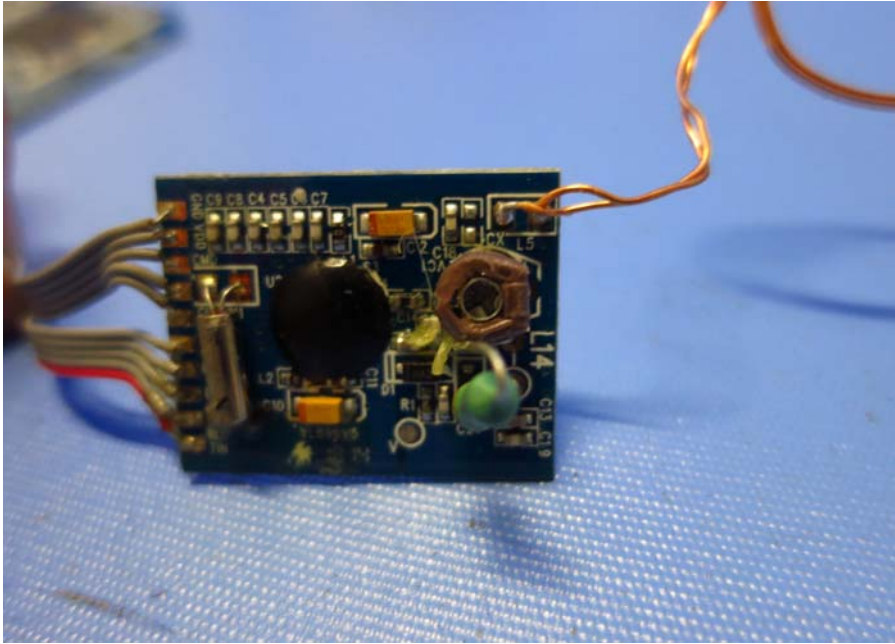

INTERTEK TESTING SERVICE

Report: 14070167HKG-005

Equipment Photographs

Model : 72601

(Internal)