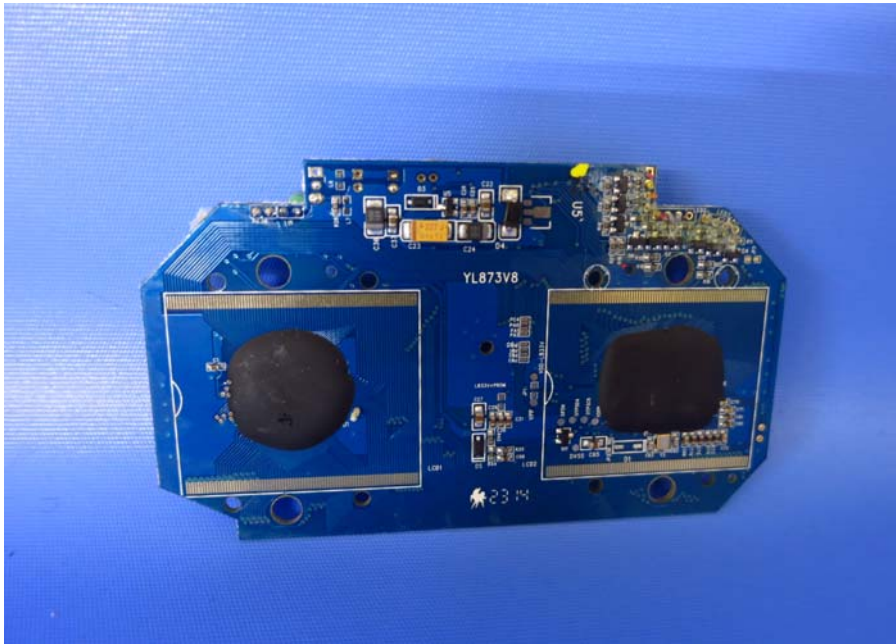

INTERTEK TESTING SERVICE

Report: 14070167HKG-005

Equipment Photographs

Model : 72601

(Internal)

INTERTEK TESTING SERVICE

Report: 14070167HKG-005

Equipment Photographs

Model : 72601

(Internal)

INTERTEK TESTING SERVICE

Report: 14070167HKG-005

Equipment Photographs

Model : 72601

(Internal)

INTERTEK TESTING SERVICE

Report: 14070167HKG-005

Equipment Photographs

Model : 72601

(Internal)

INTERTEK TESTING SERVICE

Report: 14070167HKG-005

Equipment Photographs

Model : 72601

(Internal)

INTERTEK TESTING SERVICE

Report: 14070167HKG-005

Equipment Photographs

Model : 72601

(Internal)