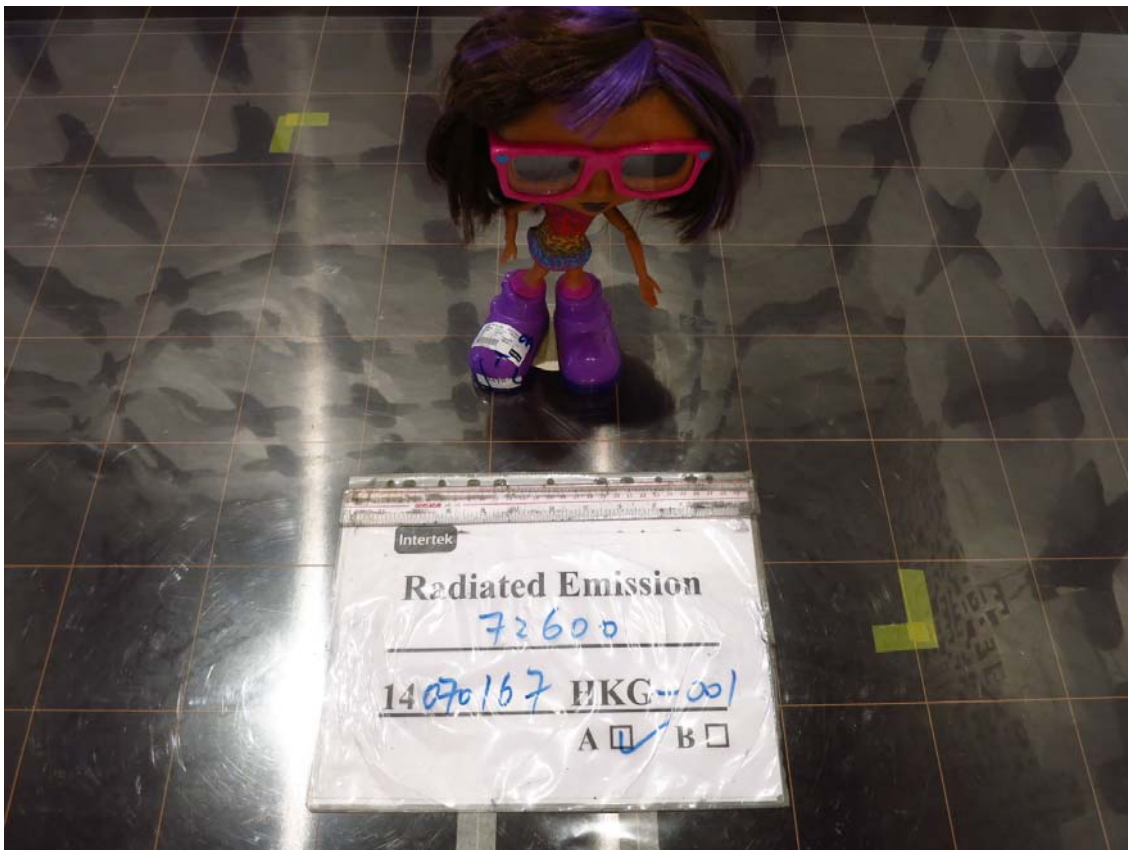

# INTERTEK TESTING SERVICE

Report No: 14070167HKG-001

## Configuration Photographs

### Worst-Case Radiated Emissions

(Front View)

Model : 72600