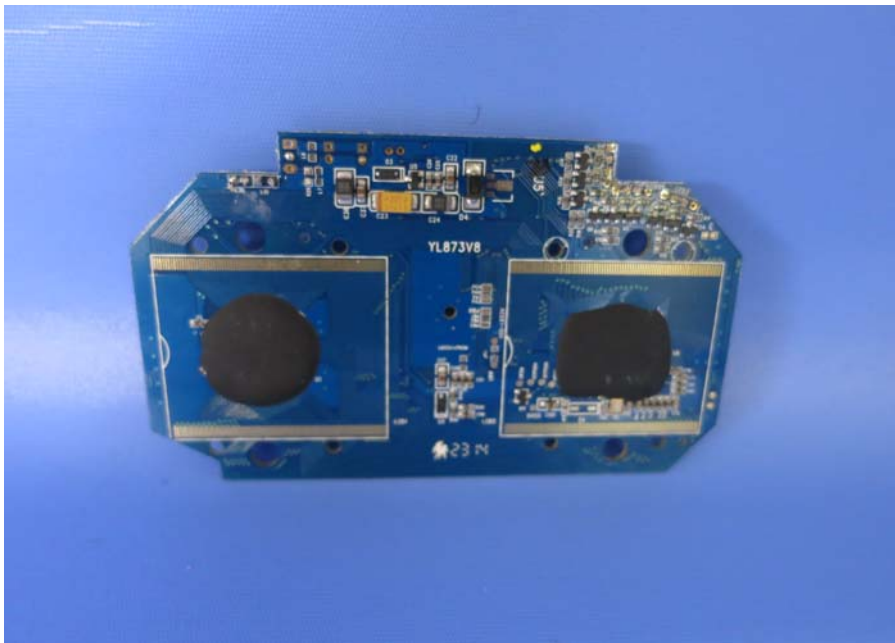

## Equipment Photographs

Model : (FCC) 72600 / (IC) 72600WM

(Internal)

---

# INTERTEK TESTING SERVICE

---

Report: 14070167HKG-001

## Equipment Photographs

Model : (FCC) 72600 / (IC) 72600WM

(Internal)