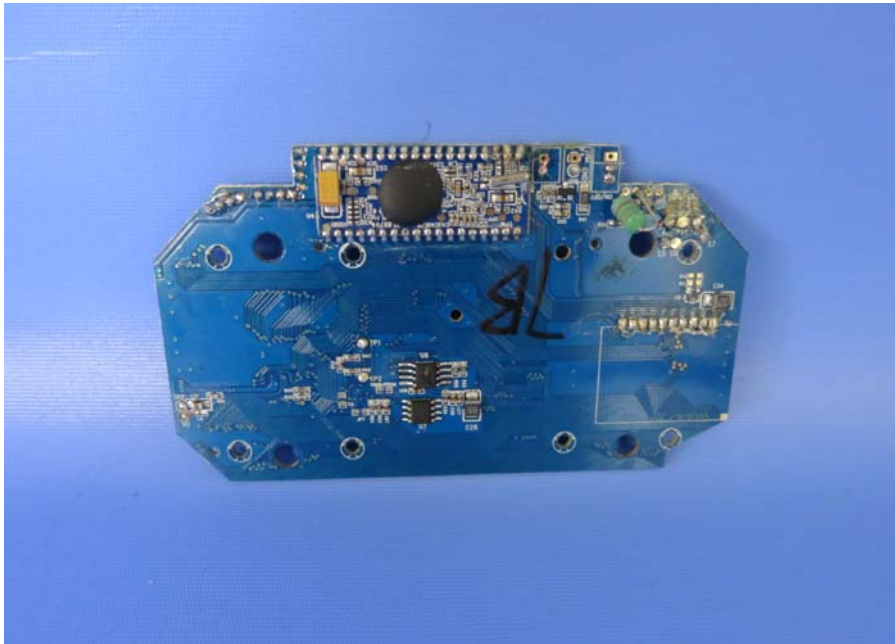

## Equipment Photographs

Model : (FCC) 72600 / (IC) 72600WM

(Internal)

---

# INTERTEK TESTING SERVICE

---

Report: 14070167HKG-001

## Equipment Photographs

Model : (FCC) 72600 / (IC) 72600WM

(Internal)