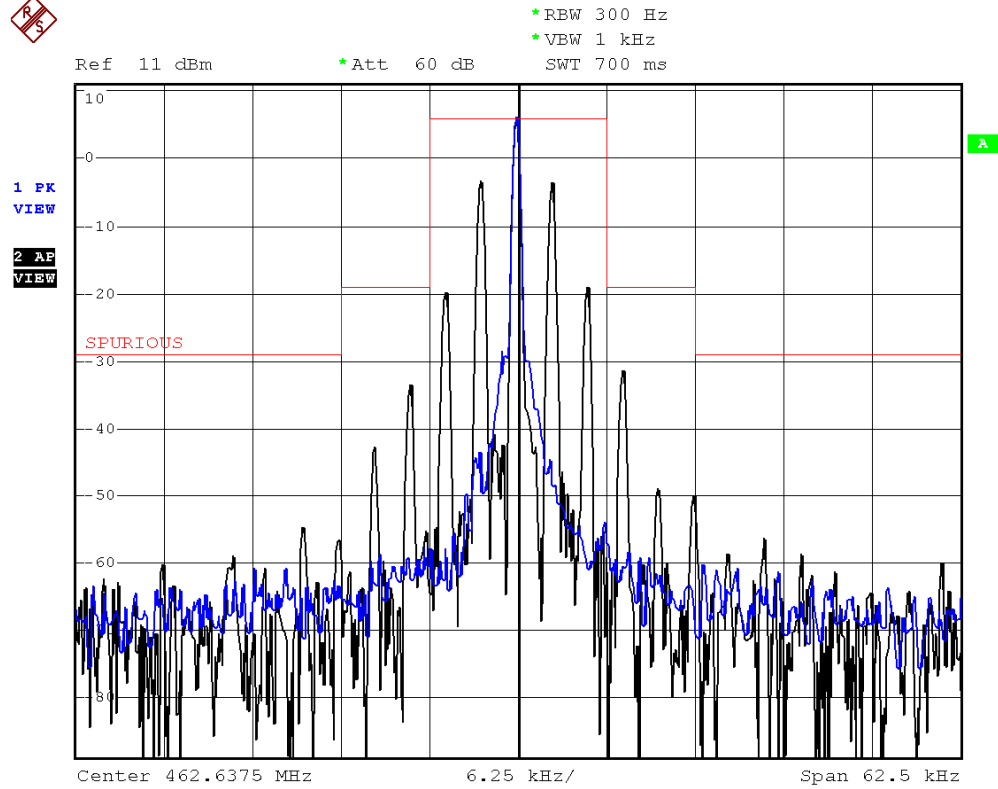

INTERTEK TESTING SERVICES

Spurious Emission Plots

CH4

Date: 23.MAR.2013 16:19:42