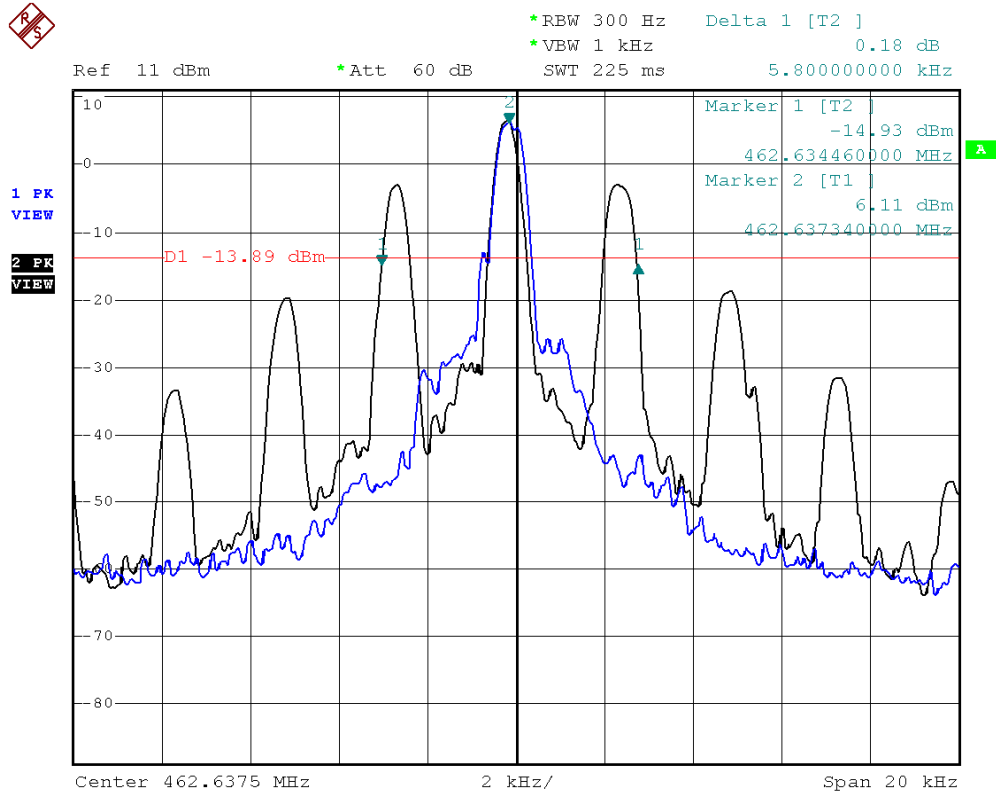

INTERTEK TESTING SERVICES

Occupied Bandwidth Plots

CH 4

Date: 23.MAR.2013 16:31:58