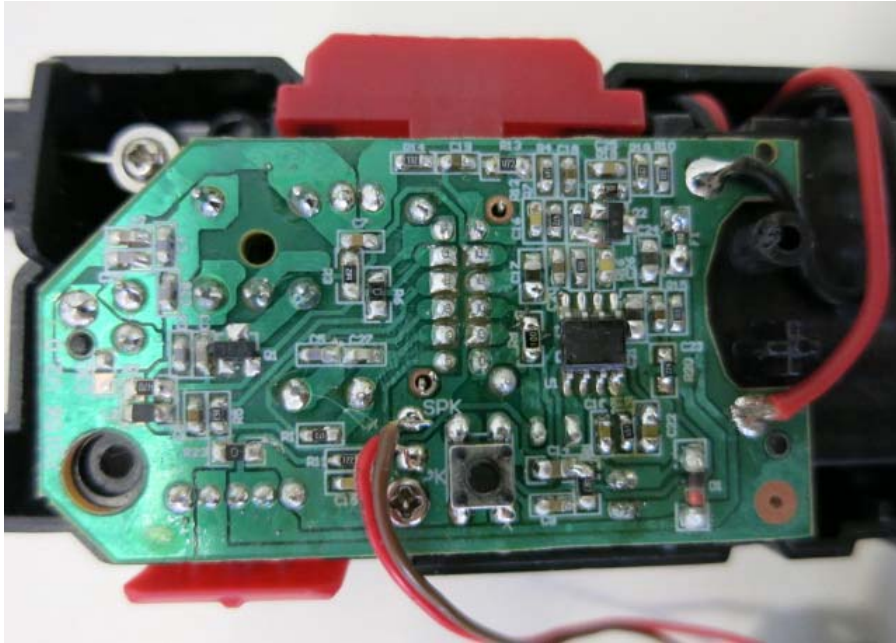

INTERTEK TESTING SERVICE

Report No.:14040547HKG-001

Equipment Photographs

Model : 70156

(Internal)

INTERTEK TESTING SERVICE

Report No.:14040547HKG-001

Equipment Photographs

Model : 70156

(Internal)

INTERTEK TESTING SERVICE

Report No.:14040547HKG-001

Equipment Photographs

Model : 70156

(Internal)

INTERTEK TESTING SERVICE