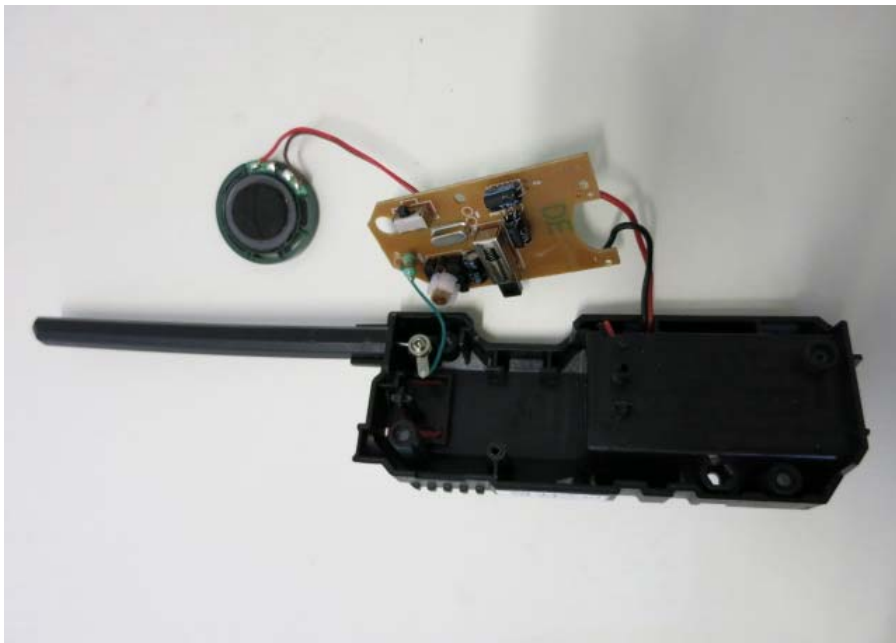

INTERTEK TESTING SERVICE

Report No.:14040547HKG-001

Equipment Photographs

Model : 70156

(Internal)

INTERTEK TESTING SERVICE

Report No.:14040547HKG-001

Equipment Photographs

Model : 70156

(Internal)

INTERTEK TESTING SERVICE

Report No.:14040547HKG-001

Equipment Photographs

Model : 70156

(Internal)

INTERTEK TESTING SERVICE

Report No.:14040547HKG-001

Equipment Photographs

Model : 70156

(Internal)