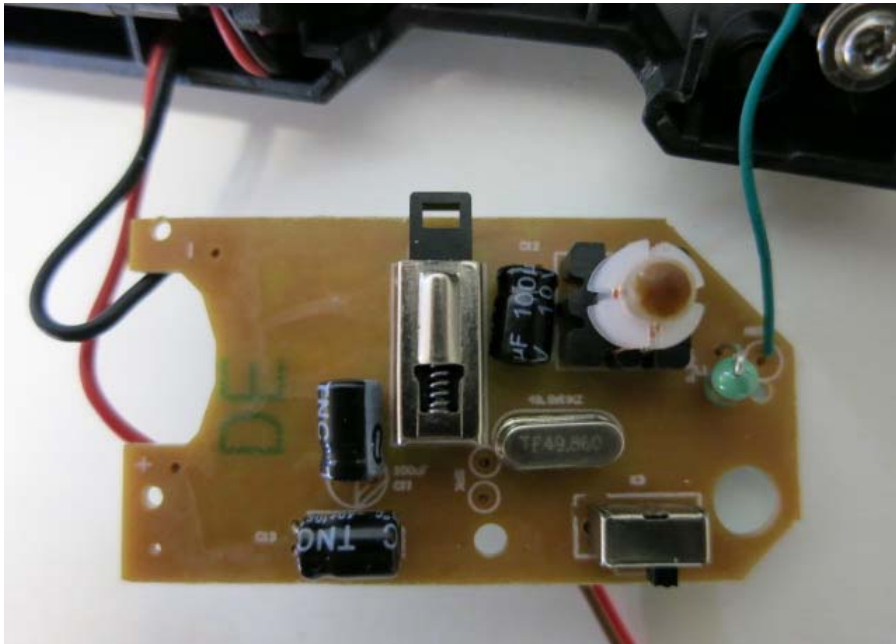

Model : 70156

(Internal)

INTERTEK TESTING SERVICE

Report No.:14040547HKG-001

Equipment Photographs

Model : 70156

(Internal)

INTERTEK TESTING SERVICE

Report No.:14040547HKG-001

Equipment Photographs

Model : 70156

(Internal)