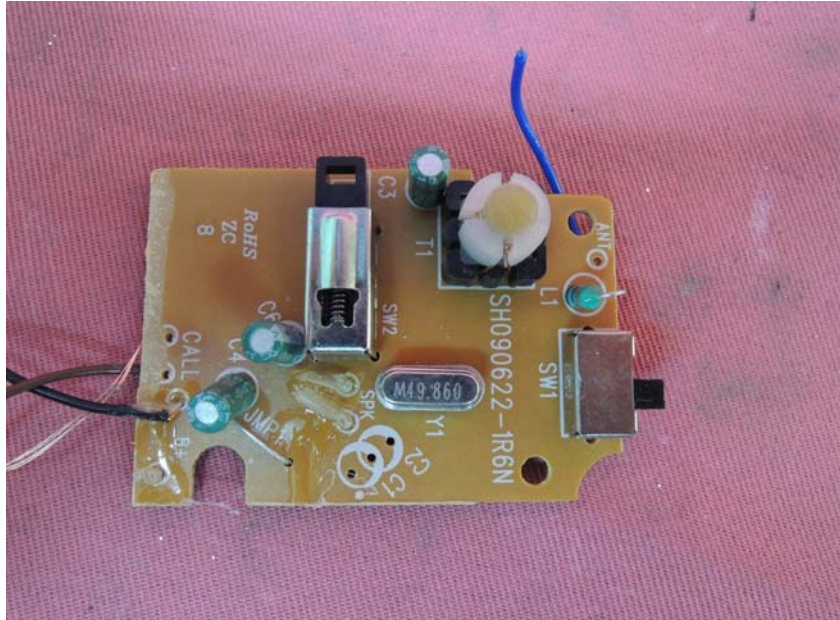

INTERTEK TESTING SERVICE

Report No.: 13040262HKG-002

Equipment Photographs

Model : 70156

(Internal)

INTERTEK TESTING SERVICE

Report No.: 13040262HKG-002

Equipment Photographs

Model : 70156

(Internal)

INTERTEK TESTING SERVICE

Report No.: 13040262HKG-002

Equipment Photographs

Model : 70156

(Internal)