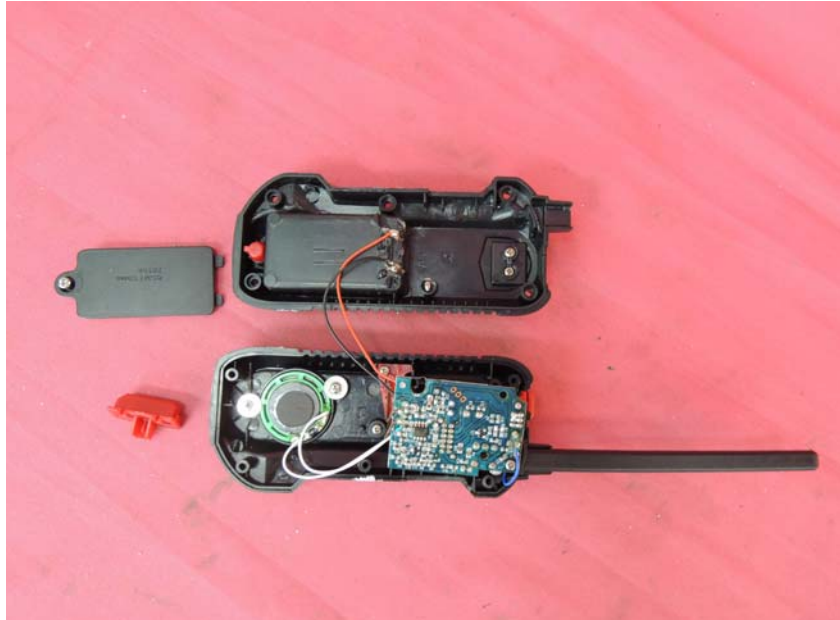

INTERTEK TESTING SERVICE

Report No.: 13040262HKG-002

Equipment Photographs

Model : 70156

(Internal)

INTERTEK TESTING SERVICE

Report No.: 13040262HKG-002

Equipment Photographs

Model : 70156

(Internal)

INTERTEK TESTING SERVICE

Report No.: 13040262HKG-002

Equipment Photographs

Model : 70156

(Internal)