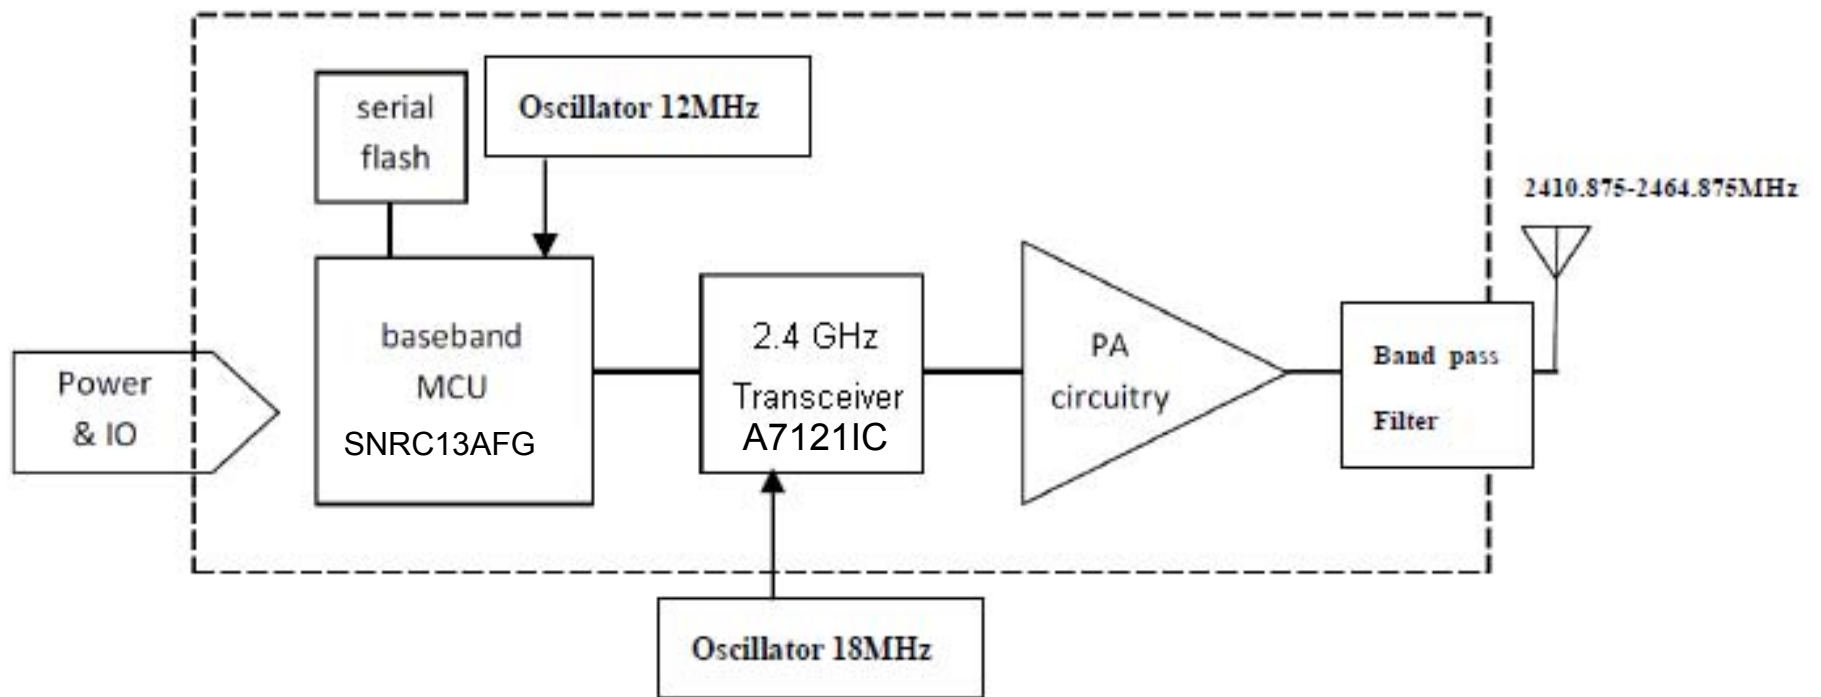

Title		
SPY VIDEO CAR VX6 (CAR Block Diagram)		
Size	Document Number	Rev
A	Fan Ben Dong	<RevCode>
Date:	Friday, August 02, 2013	Sheet 1 of 1

2.4GHz RF Module

A7121 IC Block diagram