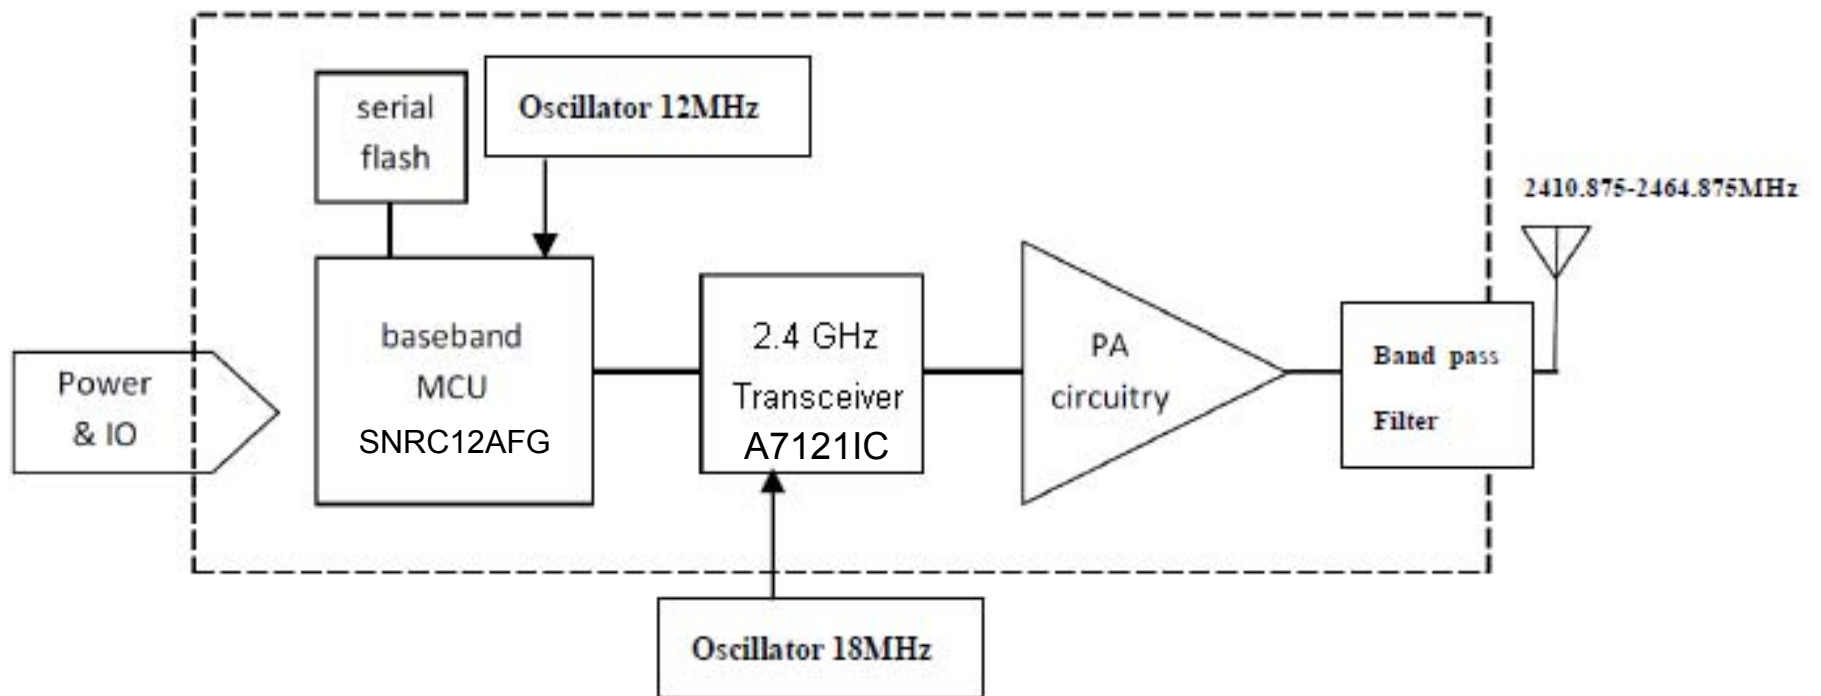

Title		
SPY VIDEO CAR VX6 (REMOTE Block Diagram)		
Size	Document Number	Rev
A	Fan Ben Dong	1.0
Date:	Sheet 1 of 1	

2.4GHz RF Module

A7121IC Block diagram