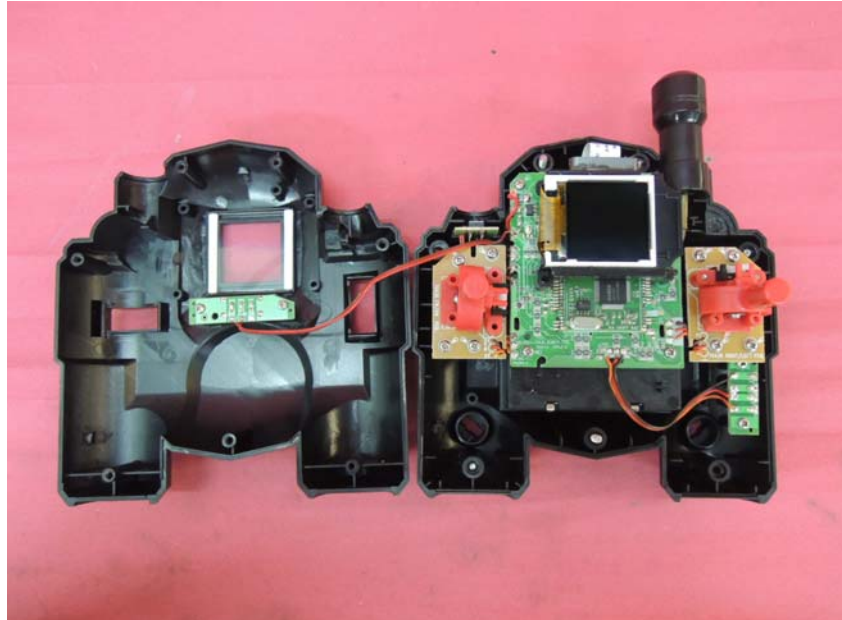

INTERTEK TESTING SERVICE

Report No.: 13070476HKG-001R1

Equipment Photographs

Model: 70133

(Internal)

INTERTEK TESTING SERVICE

Report No.: 13070476HKG-001R1

Equipment Photographs

Model: 70133

(Internal)

INTERTEK TESTING SERVICE

Report No.: 13070476HKG-001R1

Equipment Photographs

Model: 70133

(Internal)

INTERTEK TESTING SERVICE

Report No.: 13070476HKG-001R1

Equipment Photographs

Model: 70133

(Internal)

INTERTEK TESTING SERVICE

Report No.: 13070476HKG-001R1

Equipment Photographs

Model: 70133