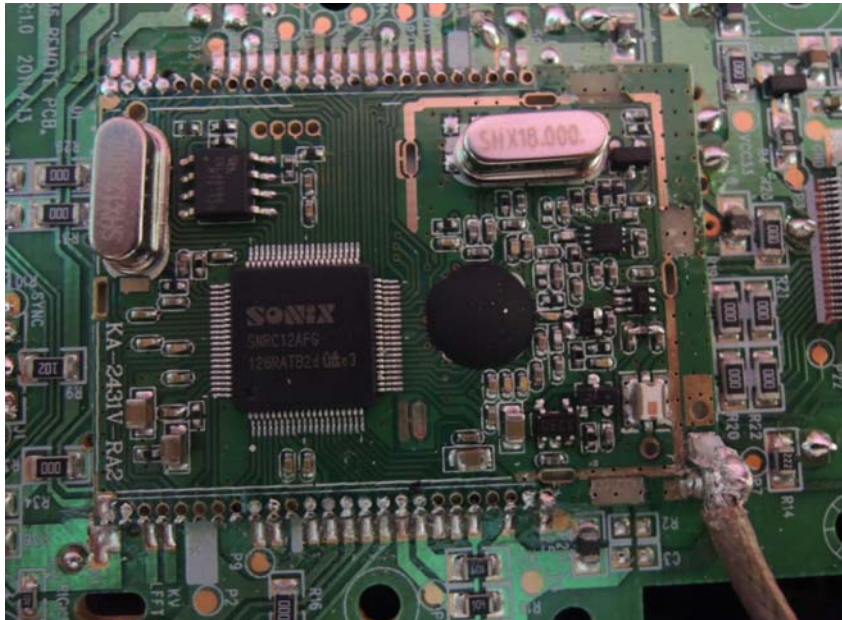

INTERTEK TESTING SERVICE

Report No.: 13070476HKG-001R1

Equipment Photographs

Model: 70133

(Internal)