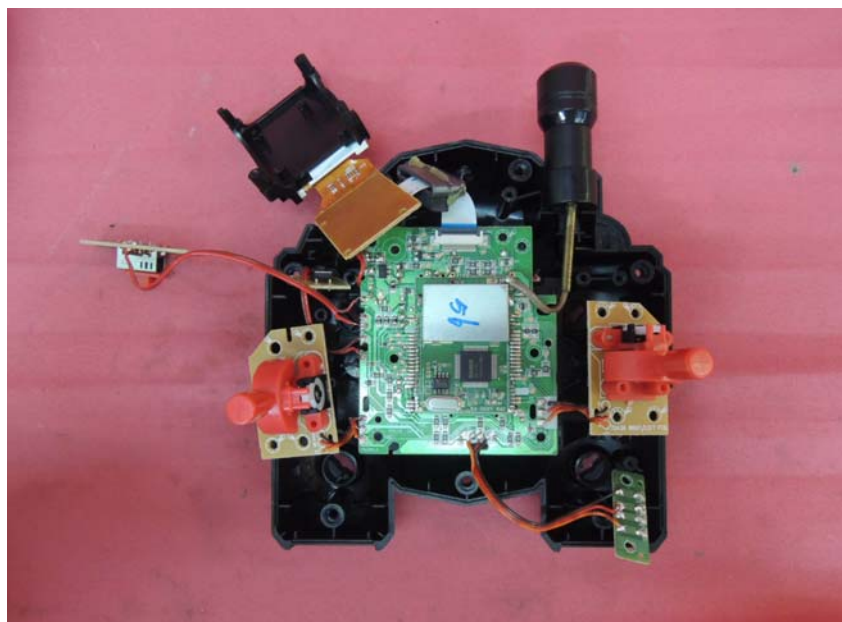

INTERTEK TESTING SERVICE

Report No.: 13070476HKG-001R1

Equipment Photographs

Model: 70133

(Internal)

INTERTEK TESTING SERVICE

Report No.: 13070476HKG-001R1

Equipment Photographs

Model: 70133

(Internal)

INTERTEK TESTING SERVICE

Report No.: 13070476HKG-001R1

Equipment Photographs

Model: 70133

(Internal)

INTERTEK TESTING SERVICE

Report No.: 13070476HKG-001R1

Equipment Photographs

Model: 70133

(Internal)

INTERTEK TESTING SERVICE

Report No.: 13070476HKG-001R1

Equipment Photographs

Model: 70133