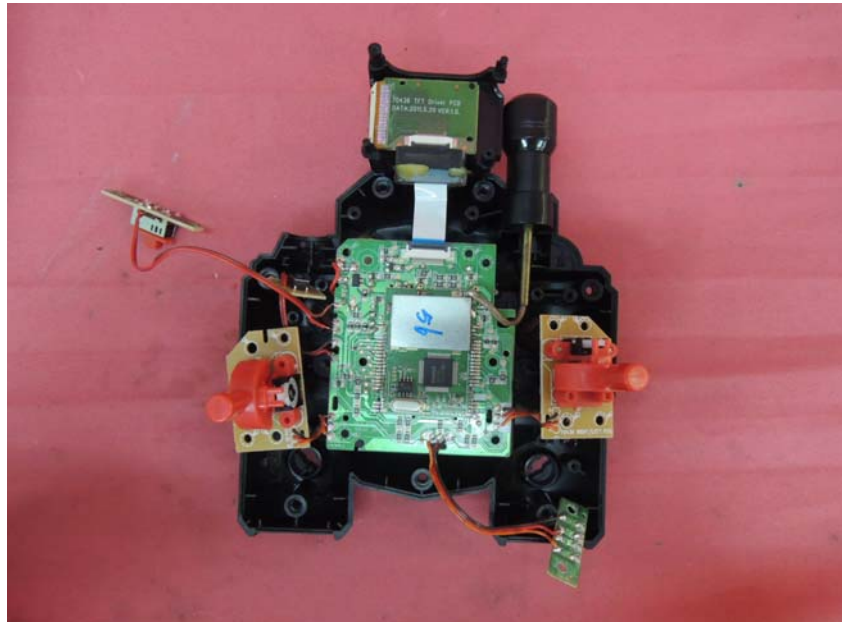

INTERTEK TESTING SERVICE

Report No.: 13070476HKG-001R1

Equipment Photographs

Model: 70133

(Internal)

INTERTEK TESTING SERVICE

Report No.: 13070476HKG-001R1

Equipment Photographs

Model: 70133

(Internal)

INTERTEK TESTING SERVICE

Report No.: 13070476HKG-001R1

Equipment Photographs

Model: 70133

(Internal)

INTERTEK TESTING SERVICE

Report No.: 13070476HKG-001R1

Equipment Photographs

Model: 70133

(Internal)

INTERTEK TESTING SERVICE

Report No.: 13070476HKG-001R1

Equipment Photographs

Model: 70133