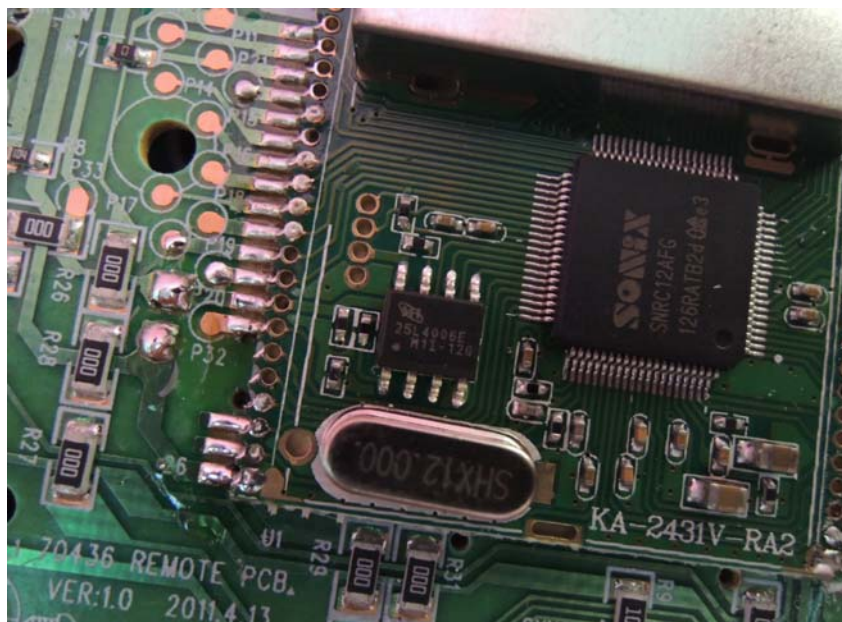

INTERTEK TESTING SERVICE

Report No.: 13070476HKG-001R1

Equipment Photographs

Model: 70133

(Internal)

INTERTEK TESTING SERVICE

Report No.: 13070476HKG-001R1

Equipment Photographs

Model: 70133

(Internal)

INTERTEK TESTING SERVICE

Report No.: 13070476HKG-001R1

Equipment Photographs

Model: 70133

(Internal)

INTERTEK TESTING SERVICE

Report No.: 13070476HKG-001R1

Equipment Photographs

Model: 70133

(Internal)

INTERTEK TESTING SERVICE

Report No.: 13070476HKG-001R1

Equipment Photographs

Model: 70133