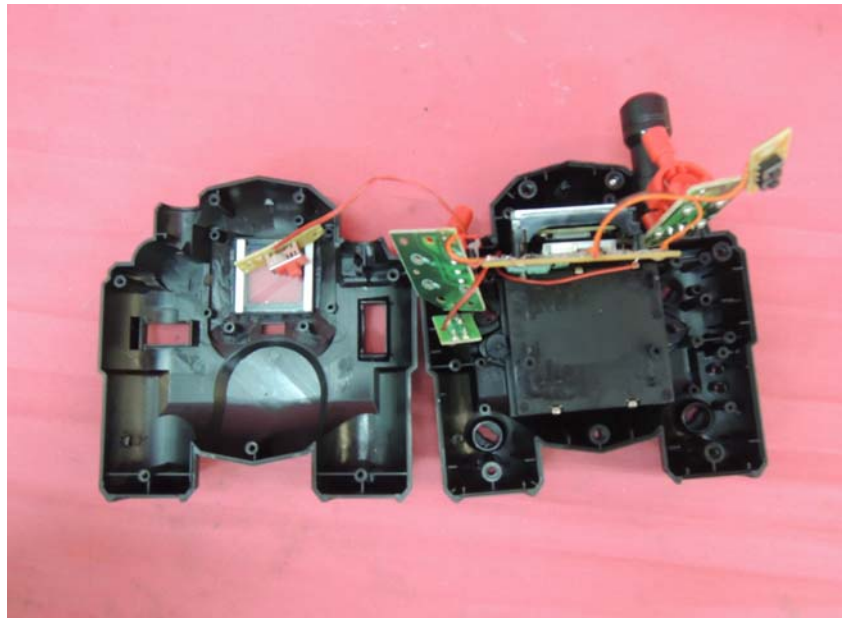

INTERTEK TESTING SERVICE

Report No.: 13070476HKG-001R1

Equipment Photographs

Model: 70133

(Internal)

INTERTEK TESTING SERVICE

Report No.: 13070476HKG-001R1

Equipment Photographs

Model: 70133

(Internal)

INTERTEK TESTING SERVICE

Report No.: 13070476HKG-001R1

Equipment Photographs

Model: 70133

(Internal)

INTERTEK TESTING SERVICE

Report No.: 13070476HKG-001R1

Equipment Photographs

Model: 70133

(Internal)

INTERTEK TESTING SERVICE

Report No.: 13070476HKG-001R1

Equipment Photographs

Model: 70133