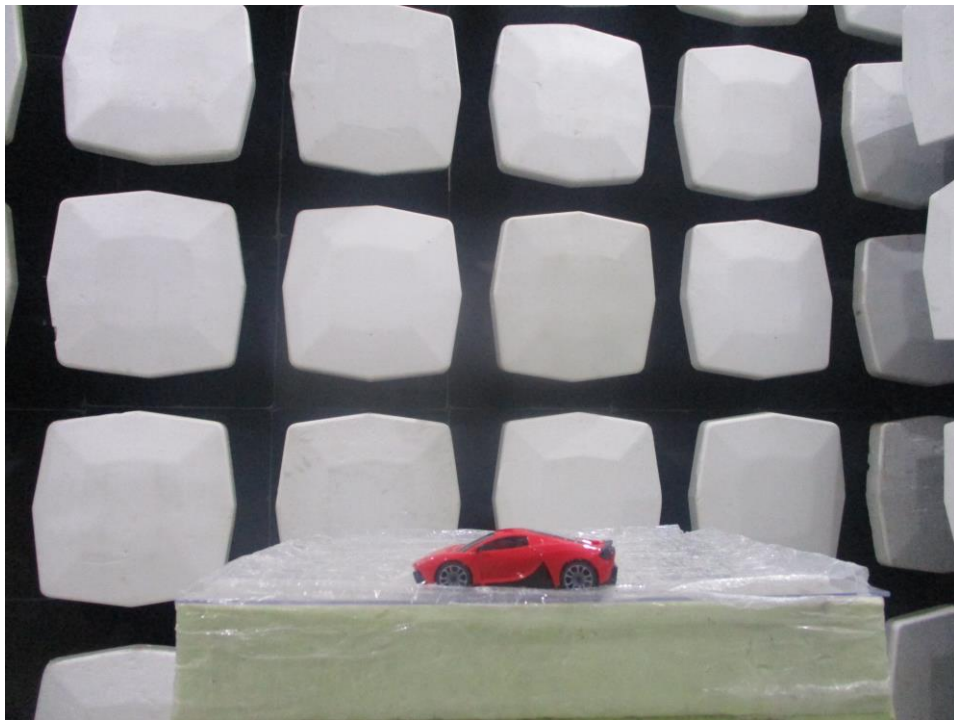

## RADIATED PHOTOS

Up to 1GHz  
(EUT was placed in the centre of the turntable)

Above 1GHz

**(EUT was placed in the centre of the turntable)**