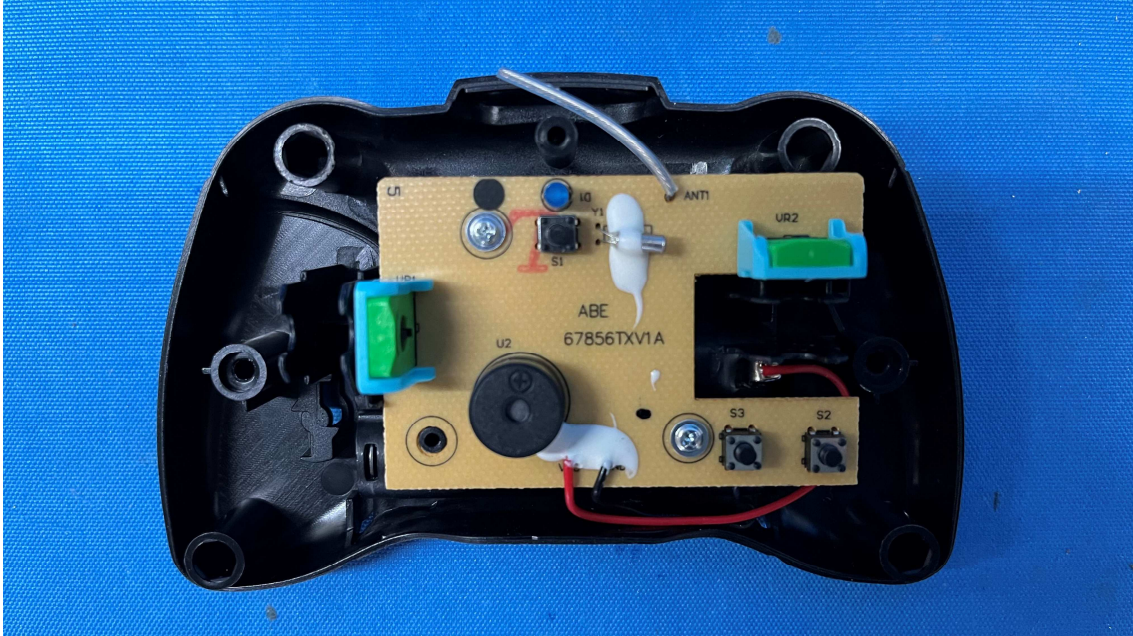

INTERTEK TESTING SERVICES

Equipment Photographs

(Internal)