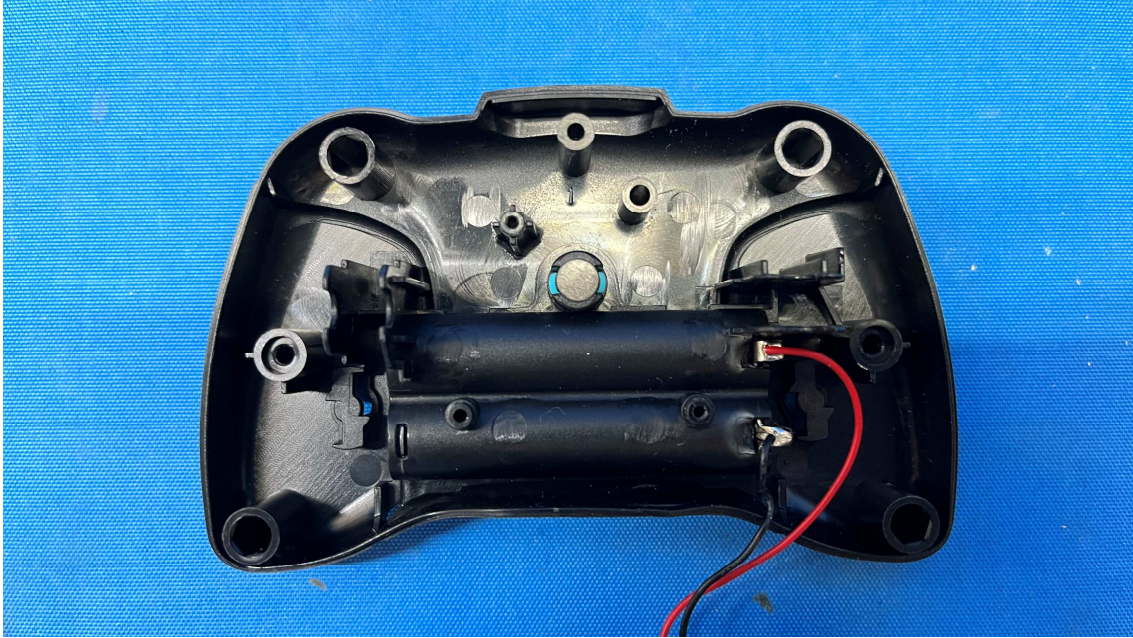

INTERTEK TESTING SERVICES

Equipment Photographs

(Internal)

FCC ID: PQN67856TX2G4M
IC: 4438B-67856TX

INTERTEK TESTING SERVICES

Equipment Photographs

(Internal)

INTERTEK TESTING SERVICES

Equipment Photographs

(Internal)

INTERTEK TESTING SERVICES

Equipment Photographs

(Internal)

INTERTEK TESTING SERVICES

Equipment Photographs

(Internal)