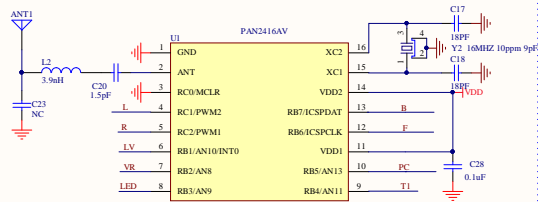

Spinmaster Confidential

5 line rudder

MOTOR

Drawing By: Jonye Hu	Date: 2024/1/8	Title: Mega Spiderman RC
Checked By:	Date:	Model NO: 66816
Approved By:	Date:	Size: A2 Sheet 2 of 3 Revision: V1.02