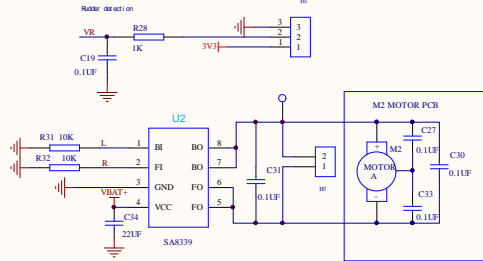

Spinmaster Confidential

5 line rudder

MOTOR

Drawing By: Jonye Hu	Date: 2024/1/8	Title: Mega Spiderman RC
Checked By:	Date:	Model NO: 66816
Approved By:	Date:	Size: A2 Sheet 2 of 3 Revision: V1.02