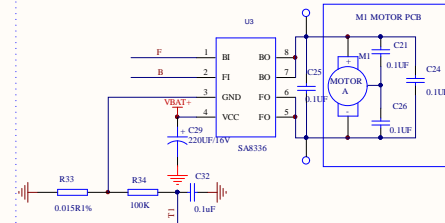

Spinmaster Confidential

5 line rudder

MOTOR

Drawing By: Jonye Hu	Date: 2024/1/8	Title: Mega Spiderman RC
Checked By:	Date:	Model NO: 66816
Approved By:	Date:	Size: A2 Sheet 2 of 3 Revision: V1.02