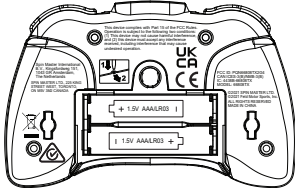

INTERTEK TESTING SERVICE

Equipment Photographs

(External)

INTERTEK TESTING SERVICE

Equipment Photographs

(External)

6604-TX

遥控器

电池门