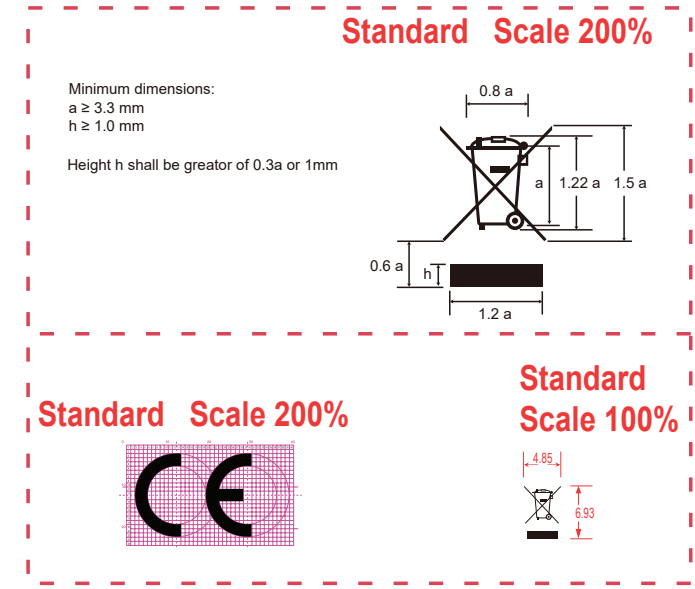

6604-RX (车底)

FCC ID: PQN6608RX2G4M
IC: 4438B-6608RX
MODEL: 6608RX
©2021 SPIN MASTER LTD.
©2021 Field Motor Sports, Inc.
ALL RIGHTS RESERVED

Spin Master International B.V.
Kingsloeweg 151, 1043 GR
Amsterdam, The Netherlands
SPIN MASTER LTD., 225 KING
STREET WEST, TORONTO,
ON M5W 2K2 CANADA
MADE IN CHINA
#66808

Fonts: Arial Unit: mm