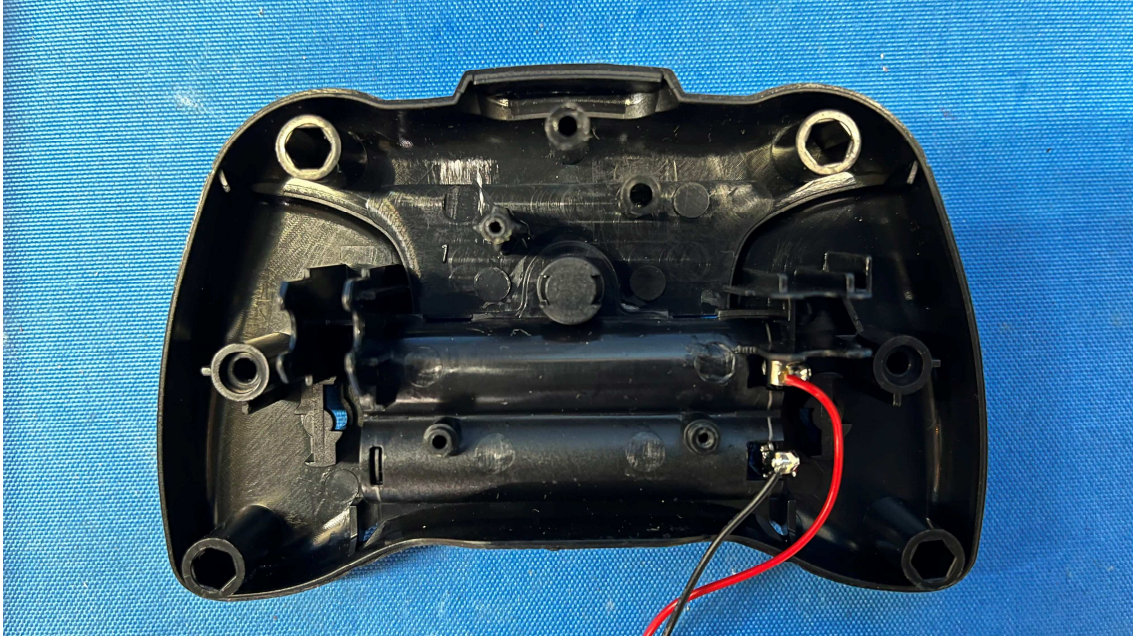

INTERTEK TESTING SERVICES

Equipment Photographs

(Internal)

FCC ID: PQN66807TX2G4M
IC: 4438B-66807TX

INTERTEK TESTING SERVICES

Equipment Photographs

(Internal)

INTERTEK TESTING SERVICES

Equipment Photographs

(Internal)

FCC ID: PQN66807TX2G4M
IC: 4438B-66807TX

INTERTEK TESTING SERVICES

Equipment Photographs

(Internal)

INTERTEK TESTING SERVICES

Equipment Photographs