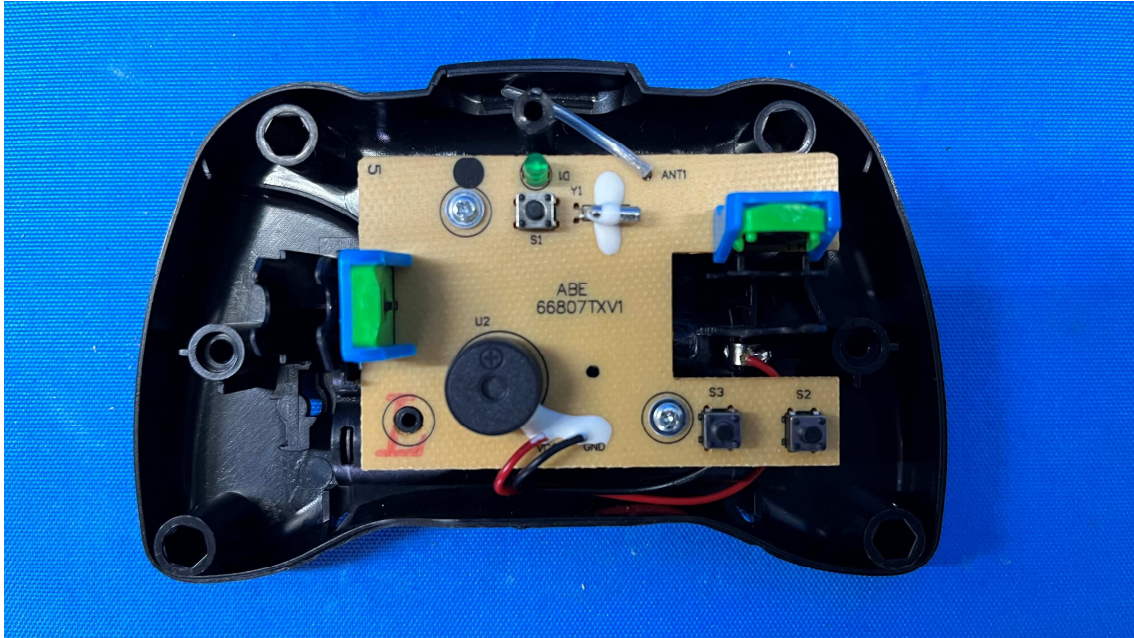

INTERTEK TESTING SERVICES

Equipment Photographs

(Internal)

FCC ID: PQN66807TX2G4M
IC: 4438B-66807TX

INTERTEK TESTING SERVICES

Equipment Photographs

(Internal)

INTERTEK TESTING SERVICES

Equipment Photographs

(Internal)

FCC ID: PQN66807TX2G4M
IC: 4438B-66807TX

INTERTEK TESTING SERVICES

Equipment Photographs

(Internal)

INTERTEK TESTING SERVICES

Equipment Photographs