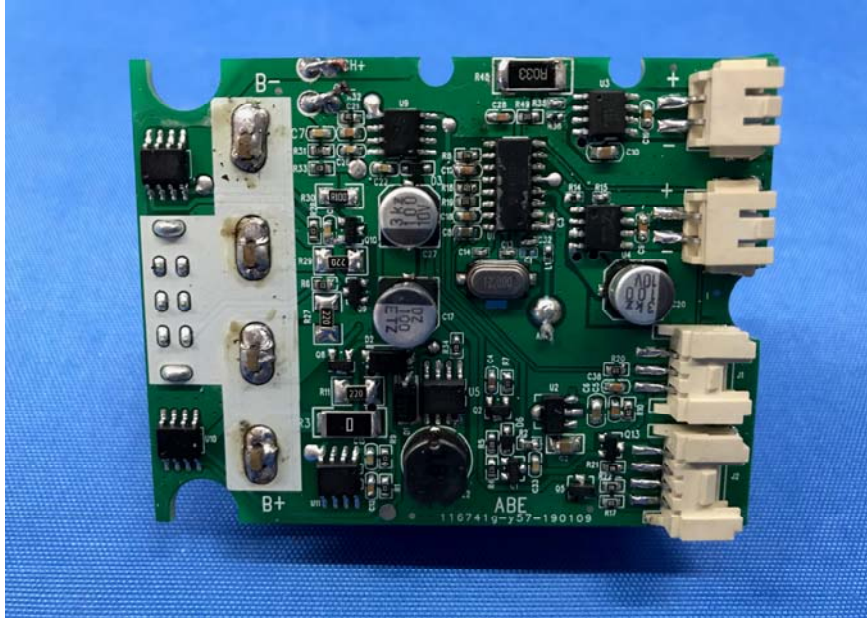

INTERTEK TESTING SERVICE

Equipment Photographs

(Internal)

INTERTEK TESTING SERVICE

Equipment Photographs

(Internal)

INTERTEK TESTING SERVICE

FCC ID: PQN66804RX2G4
IC: 4438B-66804RX2G4