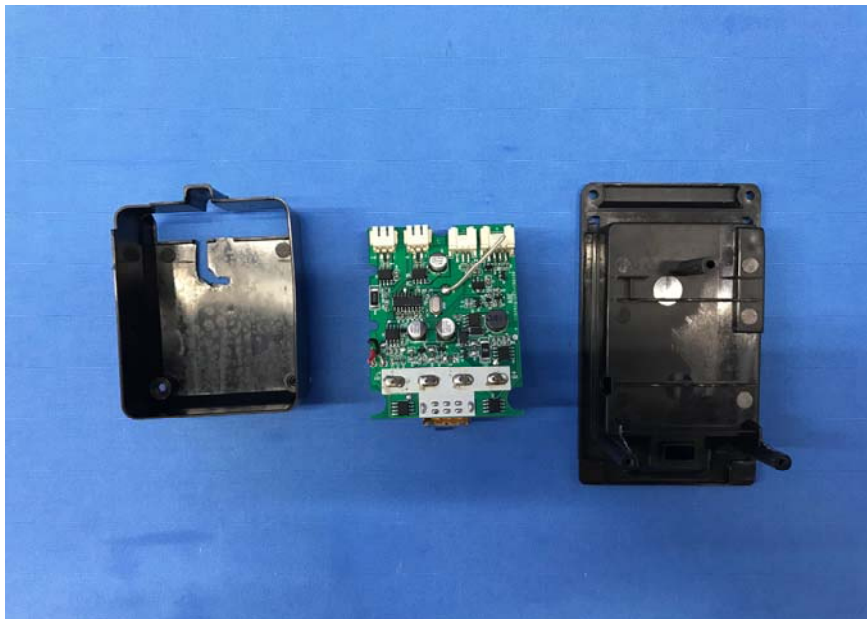

INTERTEK TESTING SERVICE

Equipment Photographs

(Internal)

INTERTEK TESTING SERVICE

Equipment Photographs

(Internal)

INTERTEK TESTING SERVICE

FCC ID: PQN66804RX2G4
IC: 4438B-66804RX2G4