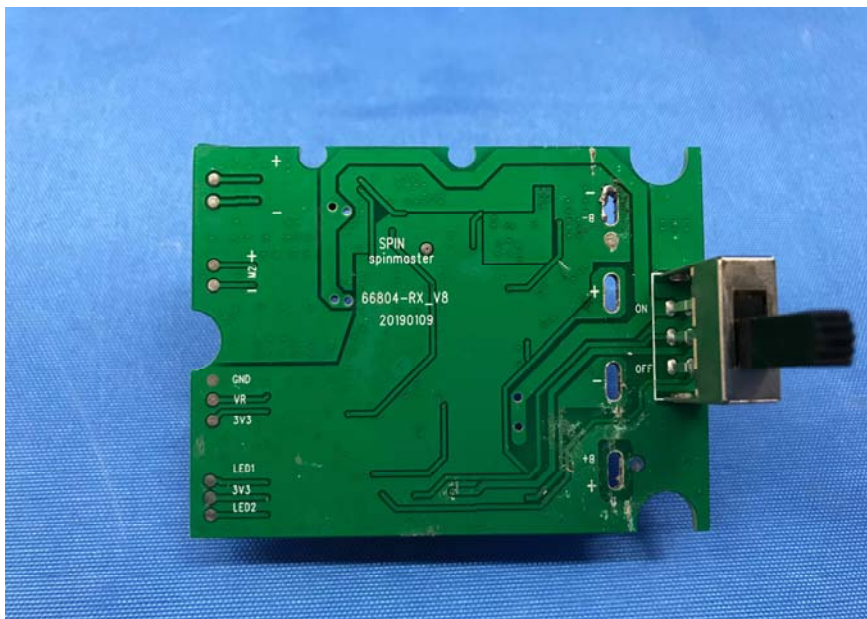

INTERTEK TESTING SERVICE

Equipment Photographs

(Internal)

INTERTEK TESTING SERVICE

Equipment Photographs

(Internal)

INTERTEK TESTING SERVICE

FCC ID: PQN66804RX2G4
IC: 4438B-66804RX2G4