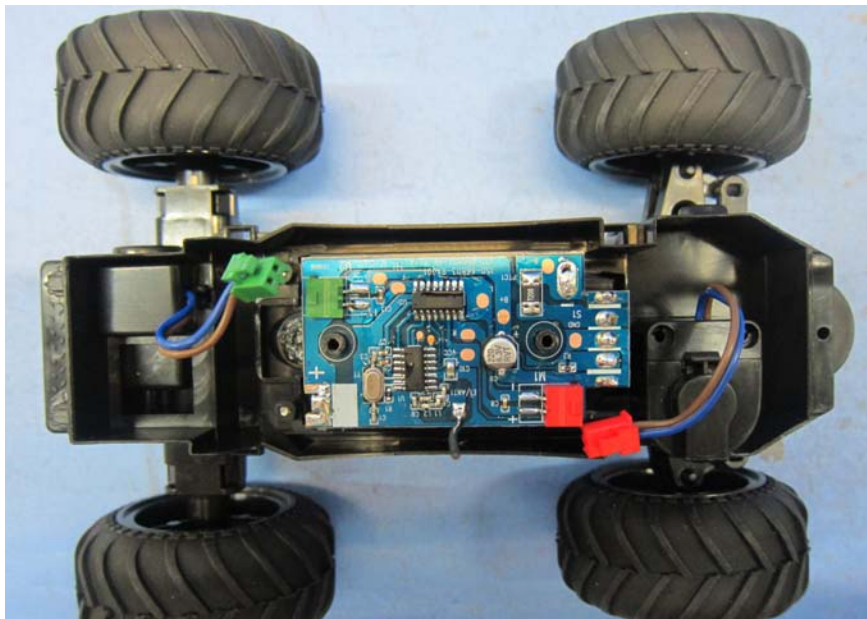

INTERTEK TESTING SERVICE

Equipment Photographs

(Internal)

INTERTEK TESTING SERVICE

Equipment Photographs

(Internal)

FCC ID: PQN66803RX2G4
IC: 4438B-66803RX2G4

INTERTEK TESTING SERVICE

Equipment Photographs

(Internal)