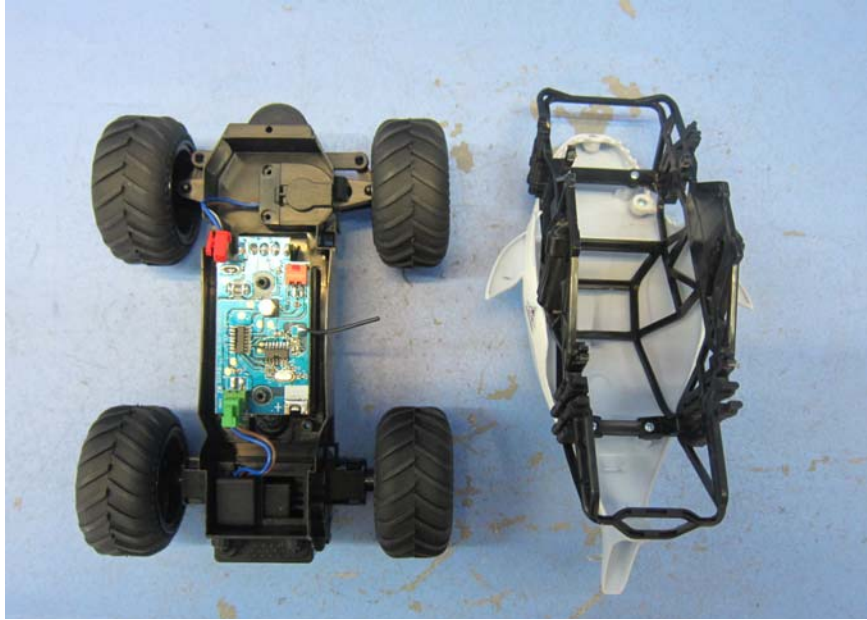

INTERTEK TESTING SERVICE

Equipment Photographs

(Internal)

INTERTEK TESTING SERVICE

Equipment Photographs

(Internal)

FCC ID: PQN66803RX2G4
IC: 4438B-66803RX2G4

INTERTEK TESTING SERVICE

Equipment Photographs

(Internal)