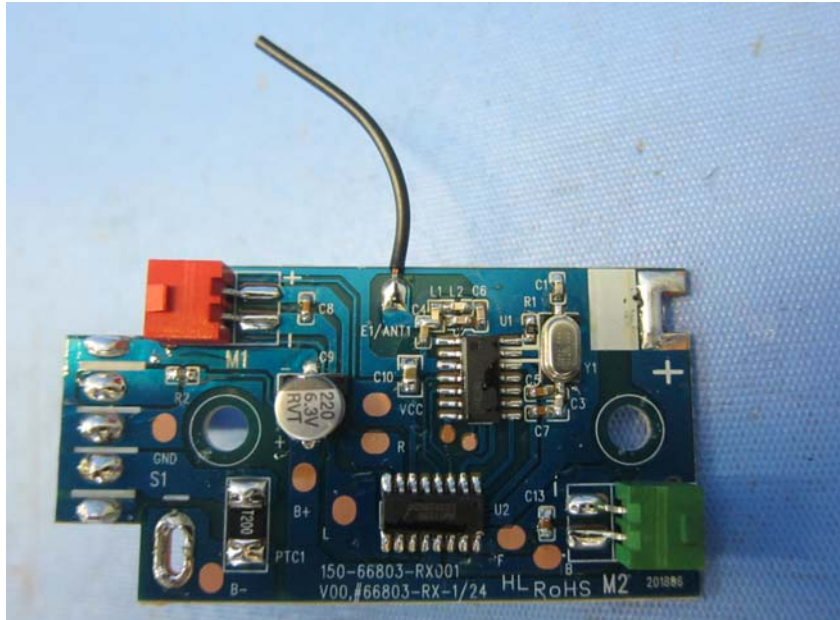

INTERTEK TESTING SERVICE

Equipment Photographs

(Internal)

INTERTEK TESTING SERVICE

Equipment Photographs

(Internal)

FCC ID: PQN66803RX2G4
IC: 4438B-66803RX2G4

INTERTEK TESTING SERVICE