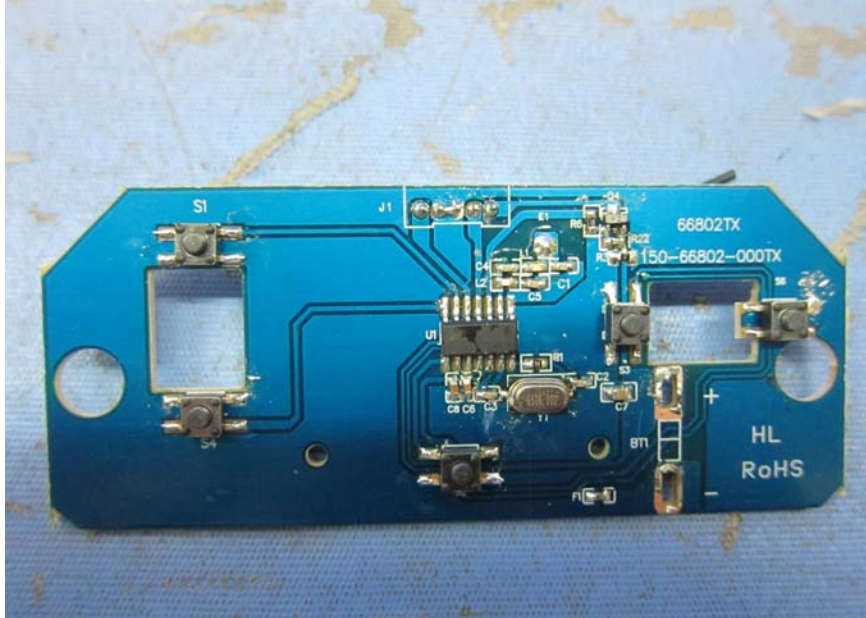

## Equipment Photographs

(Internal)

---

FCC ID: PQN66802TX2G4  
IC: 4438B-66802TX2G4