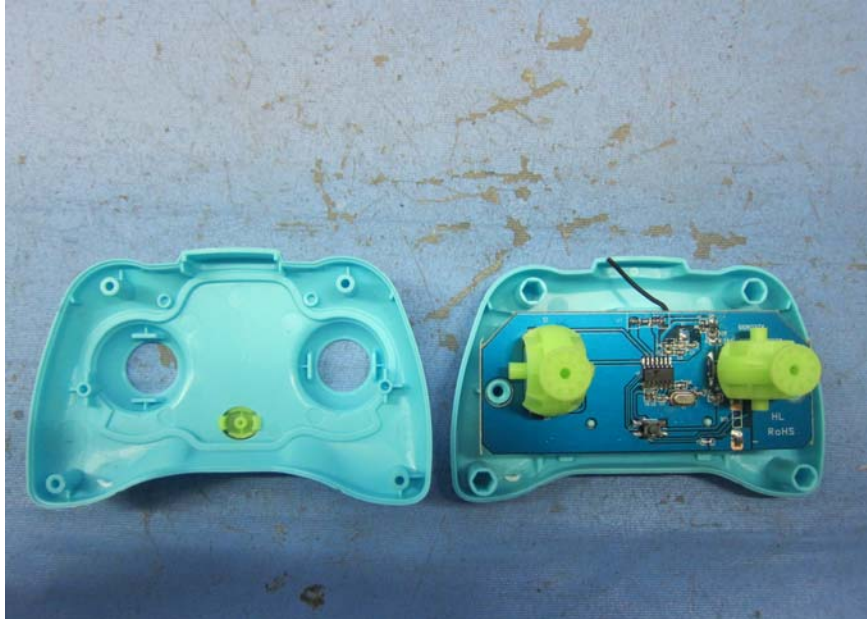

## Equipment Photographs

(Internal)

---

FCC ID: PQN66802TX2G4  
IC: 4438B-66802TX2G4