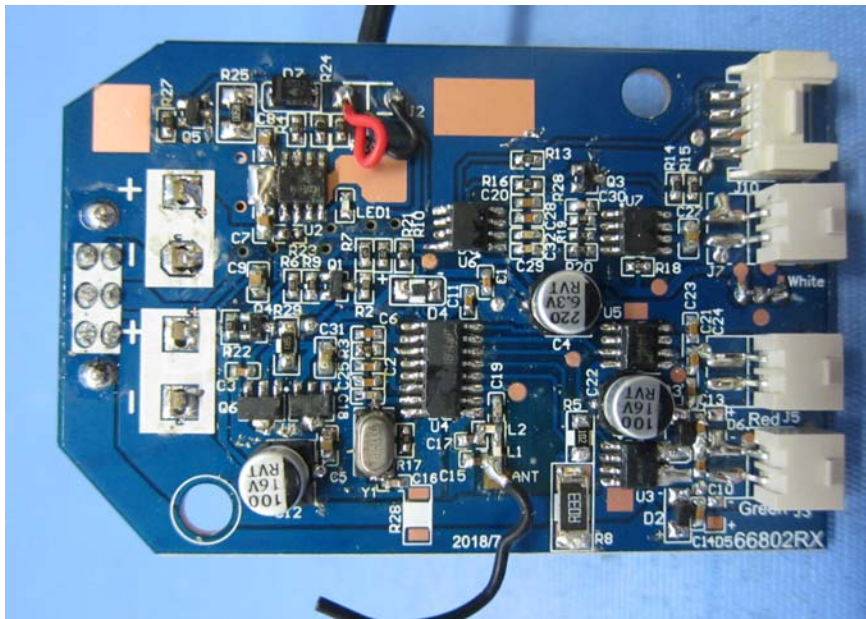

INTERTEK TESTING SERVICE

Equipment Photographs

(Internal)

INTERTEK TESTING SERVICE

Equipment Photographs

(Internal)

FCC ID: PQN66802RX2G4
IC: 4438B-66802RX2G4

INTERTEK TESTING SERVICE