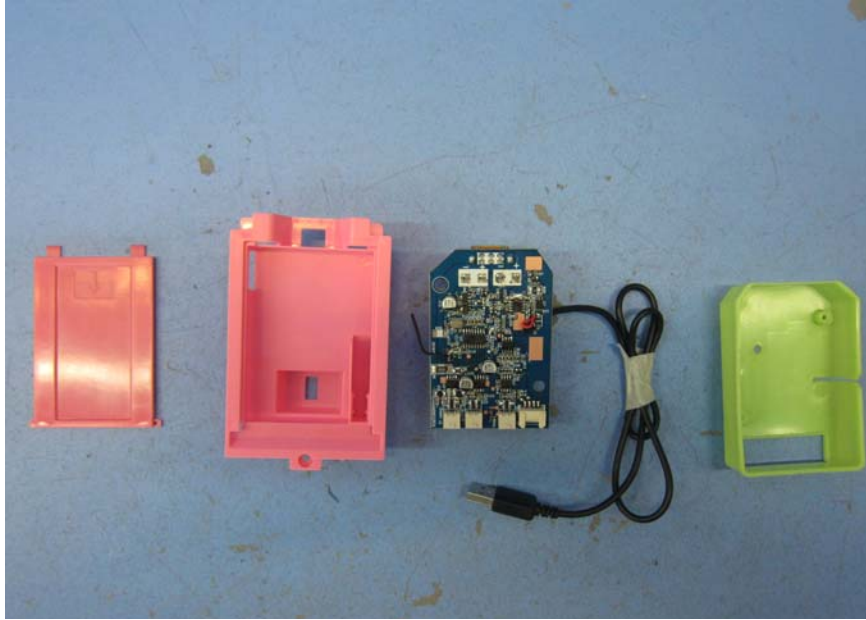

INTERTEK TESTING SERVICE

Equipment Photographs

(Internal)

INTERTEK TESTING SERVICE

Equipment Photographs

(Internal)

FCC ID: PQN66802RX2G4
IC: 4438B-66802RX2G4

INTERTEK TESTING SERVICE

Equipment Photographs

(Internal)