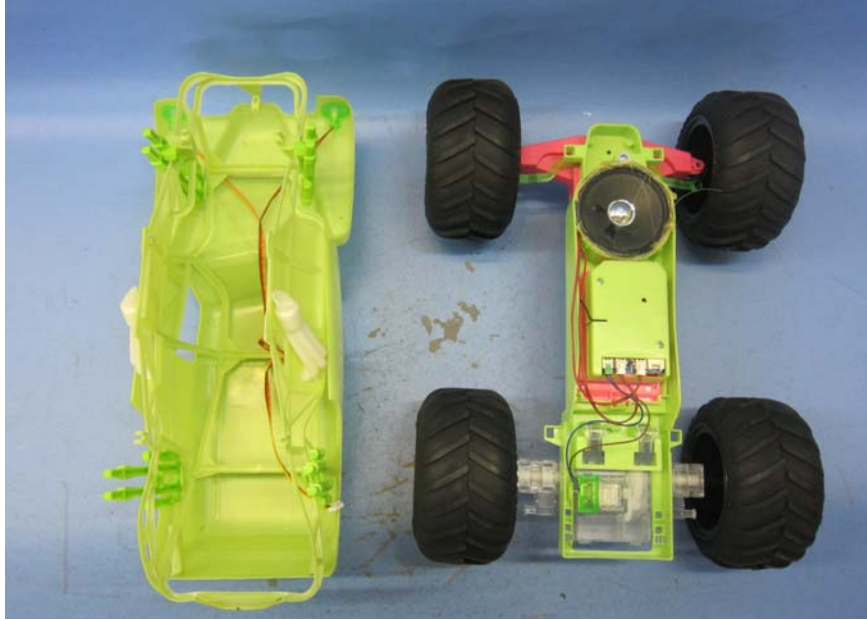

INTERTEK TESTING SERVICE

Equipment Photographs

(Internal)

INTERTEK TESTING SERVICE

Equipment Photographs

(Internal)

FCC ID: PQN66802RX2G4
IC: 4438B-66802RX2G4

INTERTEK TESTING SERVICE

Equipment Photographs

(Internal)