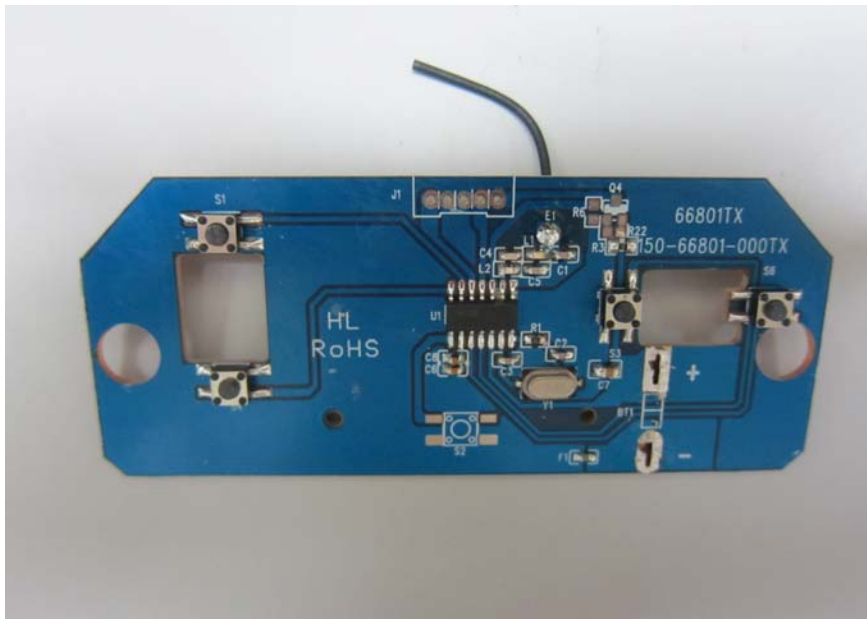

INTERTEK TESTING SERVICE

Equipment Photographs

(Internal)

FCC ID: PQN66801TX2G4
IC: 4438B-66801TX2G4

INTERTEK TESTING SERVICE

Equipment Photographs

(Internal)