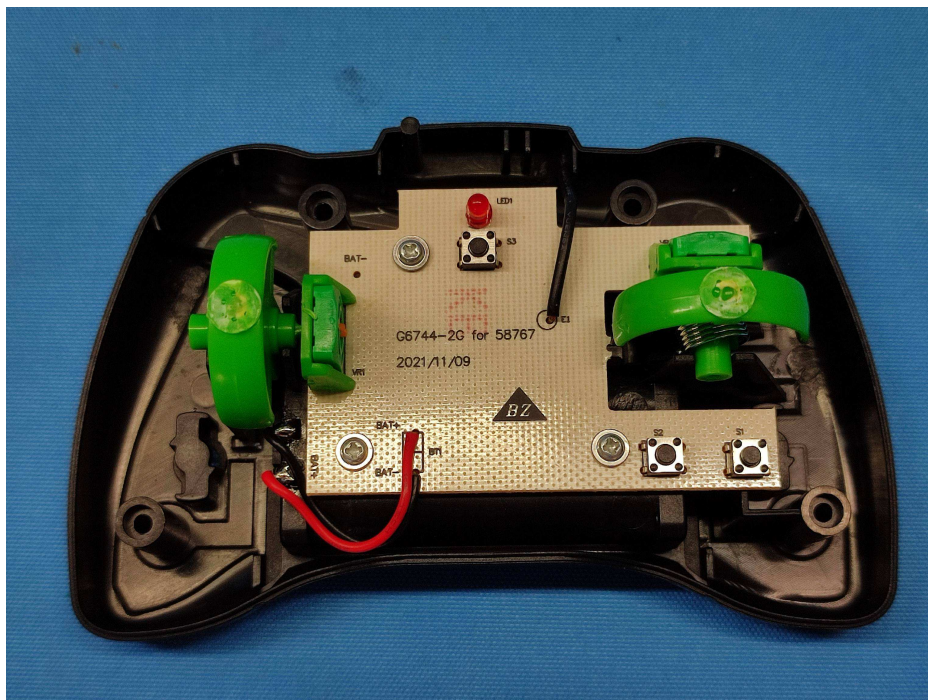

INTERTEK TESTING SERVICES

Equipment Photographs

(Internal)

FCC ID: PQN58767TX2G4
IC: 4438B-58767TX2G4

INTERTEK TESTING SERVICES

Equipment Photographs

(Internal)