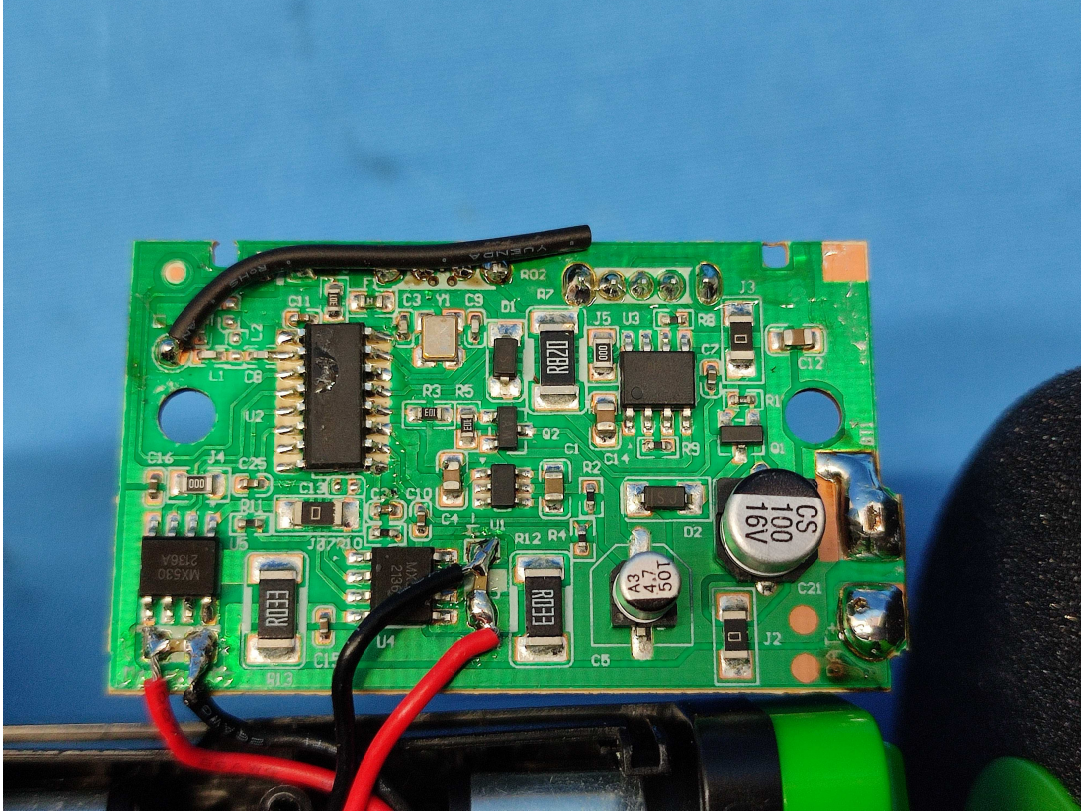

INTERTEK TESTING SERVICES

Equipment Photographs

(Internal)

FCC ID: PQN58767RX2G4
IC: 4438B-58767RX2G4

INTERTEK TESTING SERVICES

Equipment Photographs

(Internal)

FCC ID: PQN58767RX2G4
IC: 4438B-58767RX2G4

INTERTEK TESTING SERVICES
Equipment Photographs

(Internal)

FCC ID: PQN58767RX2G4
IC: 4438B-58767RX2G4