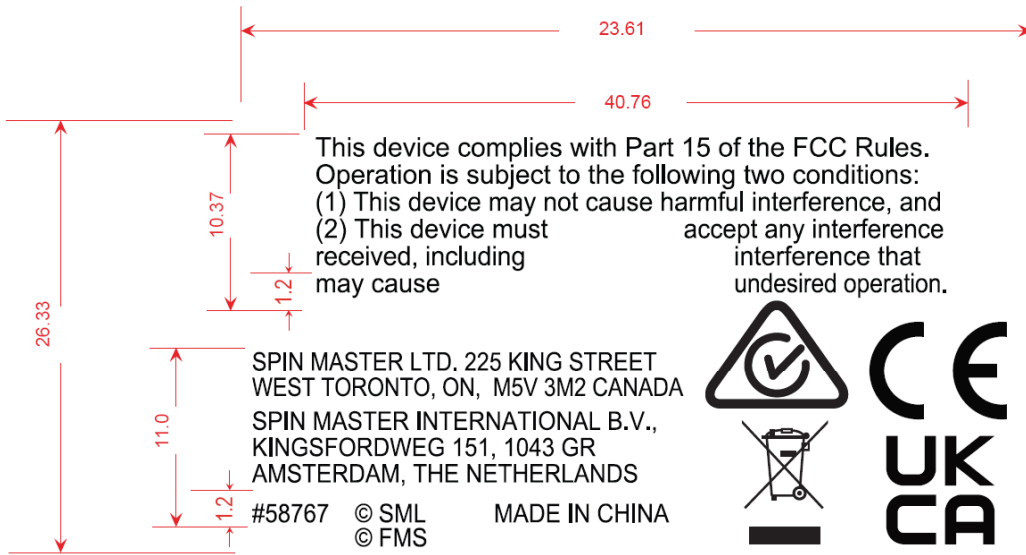

Label Artwork

3.6

FCC ID: PQN58767RX2G4
IC: 4438B-58767RX2G4

Model: 58767RX
CAN ICES-3(B)/NMB-3(B)

1.3