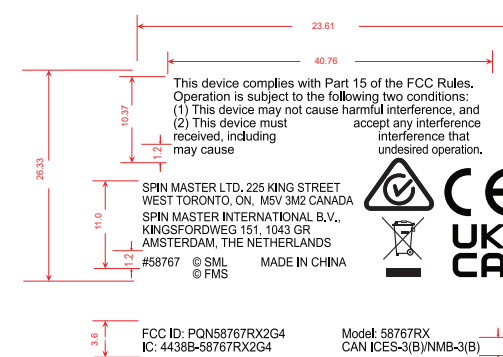


INTERTEK TESTING SERVICES

Equipment Photographs

(External)

INTERTEK TESTING SERVICES

Equipment Photographs

(External)

6744--RX (车底)

Fonts: Arial Unit: mm