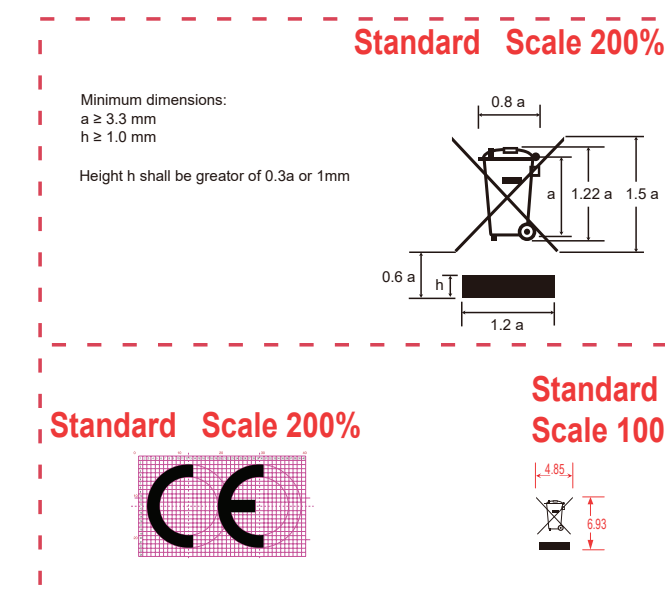


INTERTEK TESTING SERVICES

Equipment Photographs

(External)

INTERTEK TESTING SERVICES

Equipment Photographs

(External)

6744--RX (车底)

Fonts: Arial Unit: mm