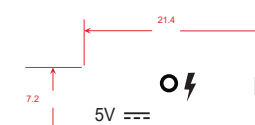


INTERTEK TESTING SERVICES

Equipment Photographs

(External)

INTERTEK TESTING SERVICES

Equipment Photographs

(External)

6744--RX (车底)

Fonts: Arial Unit: mm