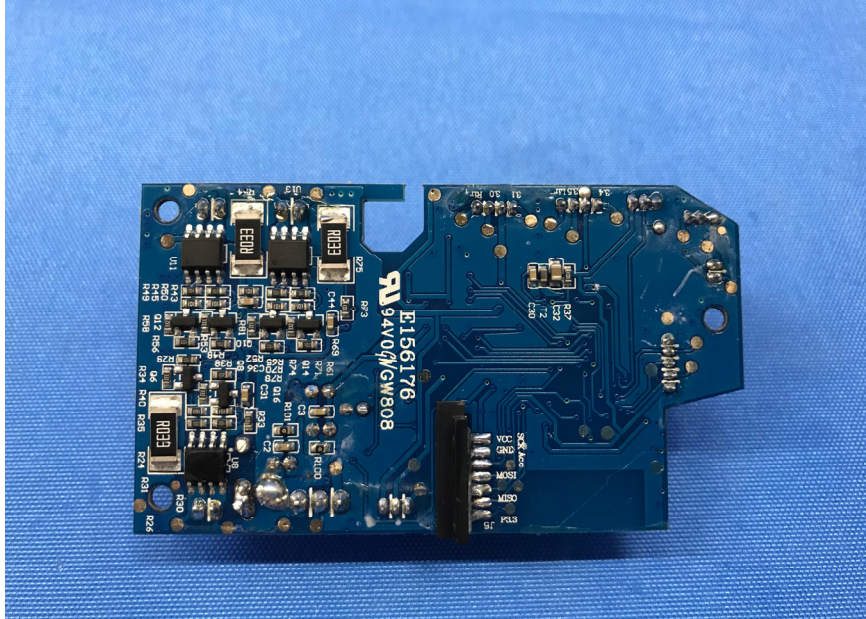

INTERTEK TESTING SERVICE

Equipment Photographs

(Internal)

INTERTEK TESTING SERVICE

Equipment Photographs

(Internal)

INTERTEK TESTING SERVICE

Equipment Photographs

(Internal)

FCC ID: PQN58500RX2G4
IC: 4438B-58500RX

INTERTEK TESTING SERVICE Equipment Photographs

(Internal)

INTERTEK TESTING SERVICE
Equipment Photographs

(Internal)