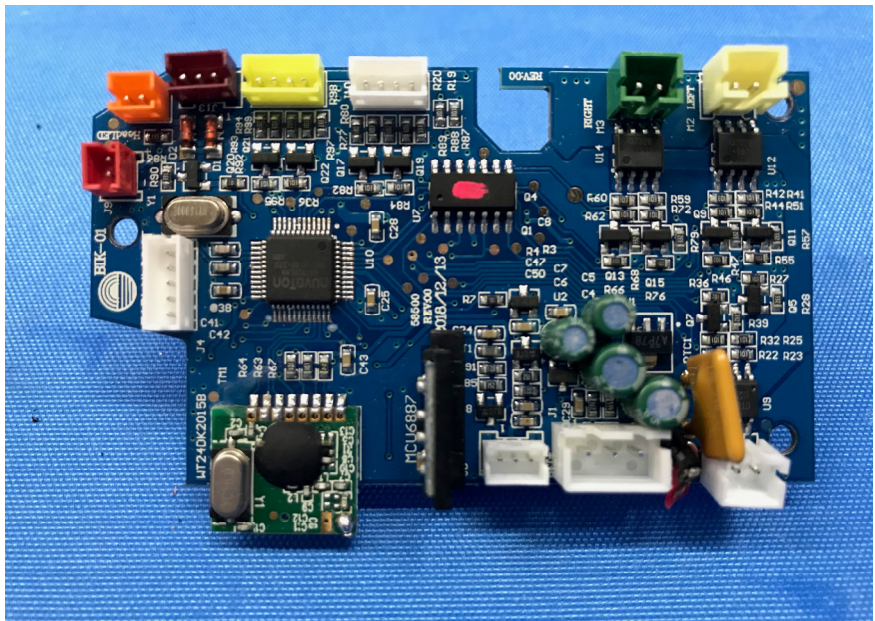

INTERTEK TESTING SERVICE

Equipment Photographs

(Internal)

INTERTEK TESTING SERVICE

Equipment Photographs

(Internal)

INTERTEK TESTING SERVICE

Equipment Photographs

(Internal)

FCC ID: PQN58500RX2G4
IC: 4438B-58500RX

INTERTEK TESTING SERVICE Equipment Photographs

(Internal)

INTERTEK TESTING SERVICE
Equipment Photographs

(Internal)