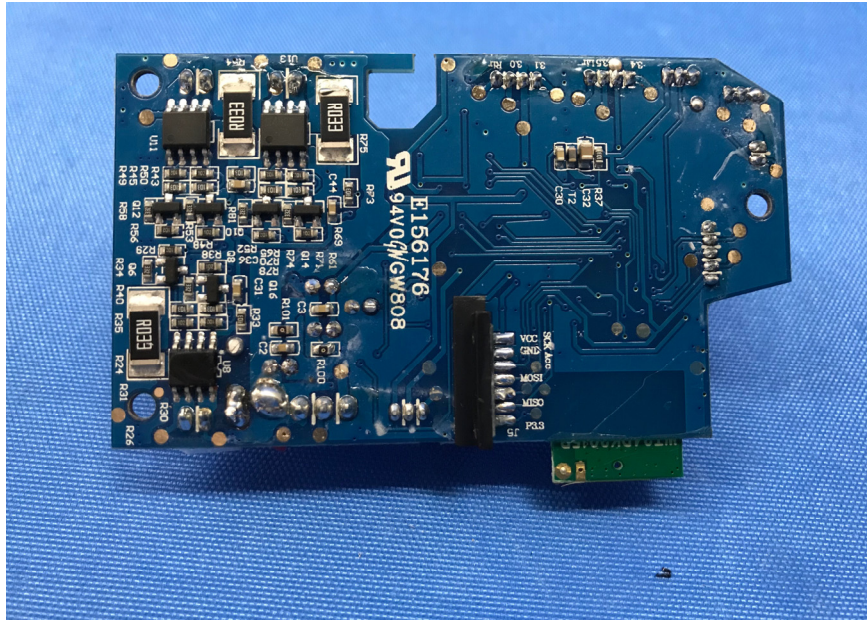

INTERTEK TESTING SERVICE

Equipment Photographs

(Internal)

INTERTEK TESTING SERVICE

Equipment Photographs

(Internal)

INTERTEK TESTING SERVICE

Equipment Photographs

(Internal)

FCC ID: PQN58500RX2G4
IC: 4438B-58500RX

INTERTEK TESTING SERVICE Equipment Photographs

(Internal)

INTERTEK TESTING SERVICE
Equipment Photographs

(Internal)