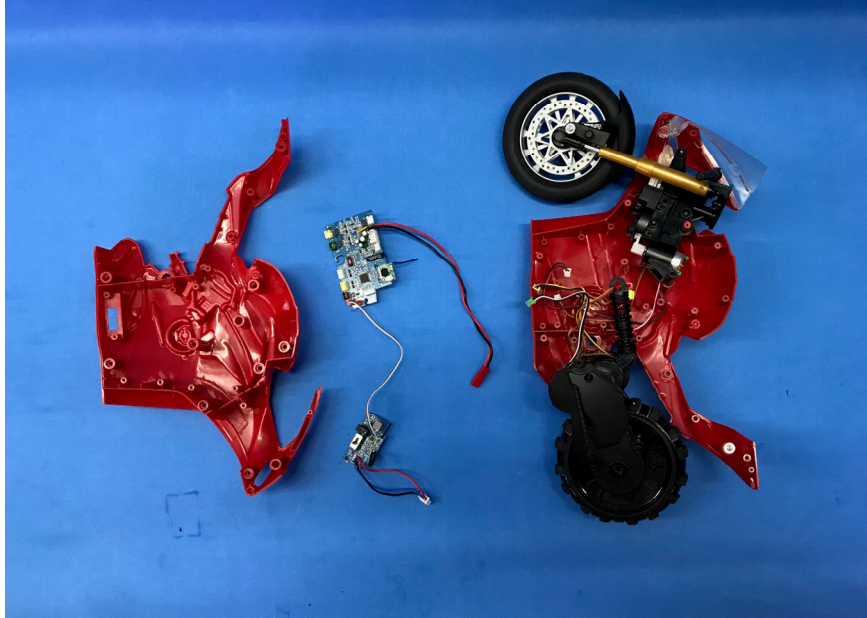

INTERTEK TESTING SERVICE

Equipment Photographs

(Internal)

INTERTEK TESTING SERVICE

Equipment Photographs

(Internal)

INTERTEK TESTING SERVICE

Equipment Photographs

(Internal)

FCC ID: PQN58500RX2G4
IC: 4438B-58500RX

INTERTEK TESTING SERVICE Equipment Photographs

(Internal)

INTERTEK TESTING SERVICE
Equipment Photographs

(Internal)