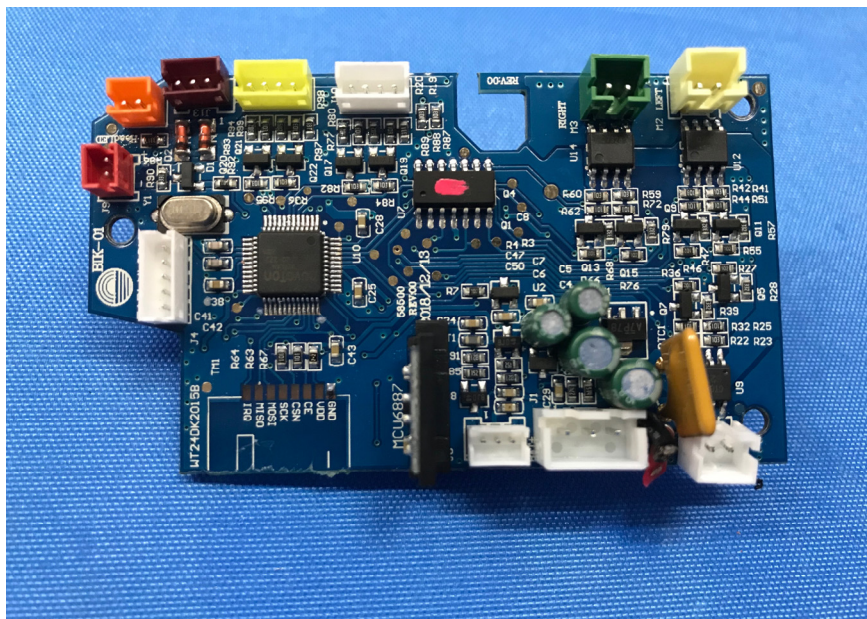

INTERTEK TESTING SERVICE

Equipment Photographs

(Internal)

INTERTEK TESTING SERVICE

Equipment Photographs

(Internal)

INTERTEK TESTING SERVICE

Equipment Photographs

(Internal)

FCC ID: PQN58500RX2G4
IC: 4438B-58500RX

INTERTEK TESTING SERVICE Equipment Photographs

(Internal)

INTERTEK TESTING SERVICE
Equipment Photographs

(Internal)