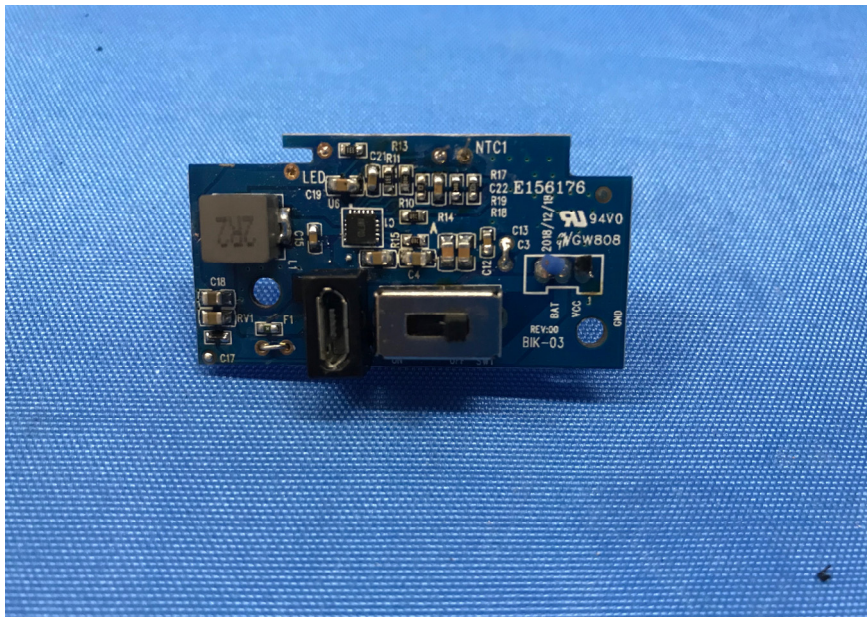

INTERTEK TESTING SERVICE

Equipment Photographs

(Internal)

INTERTEK TESTING SERVICE

Equipment Photographs

(Internal)

INTERTEK TESTING SERVICE

Equipment Photographs

(Internal)

FCC ID: PQN58500RX2G4
IC: 4438B-58500RX

INTERTEK TESTING SERVICE Equipment Photographs

(Internal)

INTERTEK TESTING SERVICE
Equipment Photographs

(Internal)