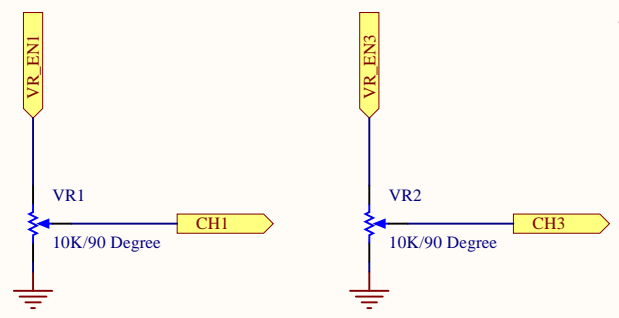

Throttle

Steering

Early light industrial Co.Ltd

Title: Jump shot TX

Model NO.
44648
Rev:00

Drawing By: XiaohongTang

Date: 2020/1/5

Checked By: