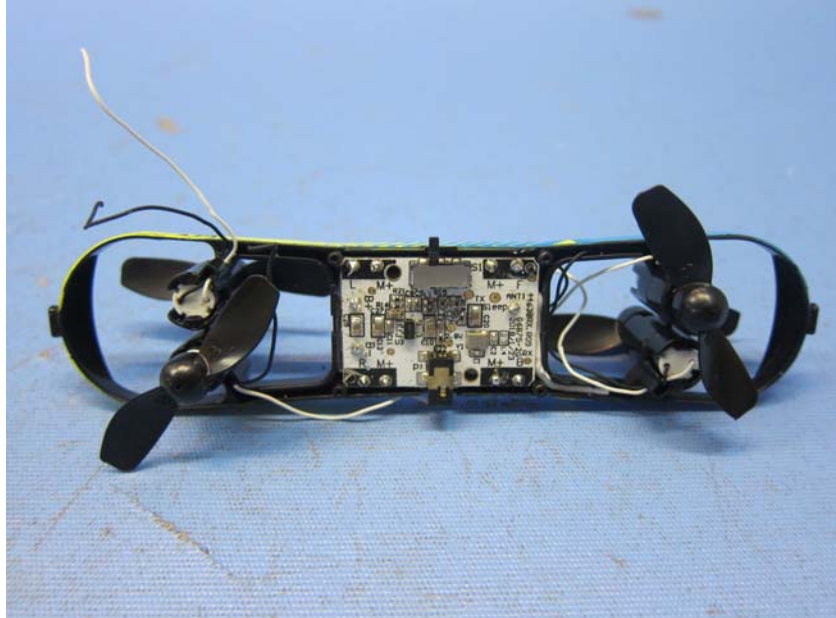

## Equipment Photographs

(Internal)

---

FCC ID: PQN44638RX2G4  
IC: 4438B-44638RX

## Equipment Photographs

(Internal)