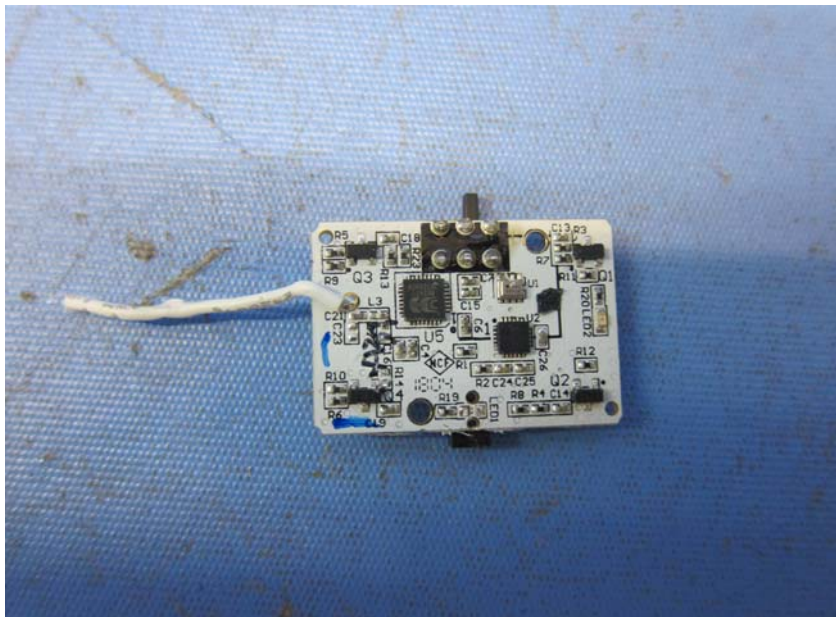

## Equipment Photographs

(Internal)

---

FCC ID: PQN44638RX2G4  
IC: 4438B-44638RX