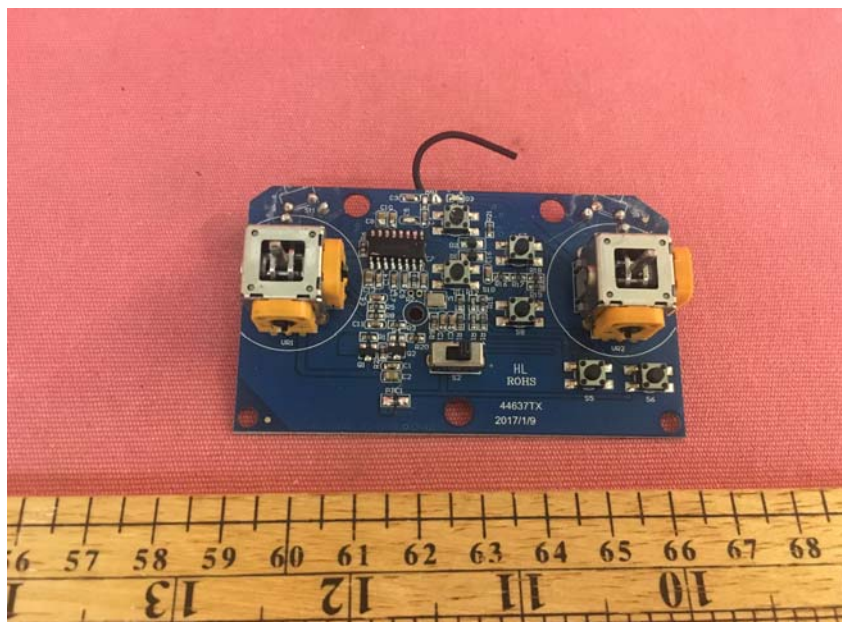

Equipment Photographs

Model : 44637

(Internal)

INTERTEK TESTING SERVICE

Report No.: HK18030264

Equipment Photographs

Model : 44637

(Internal)

Equipment Photographs

Model : 44637

(Internal)