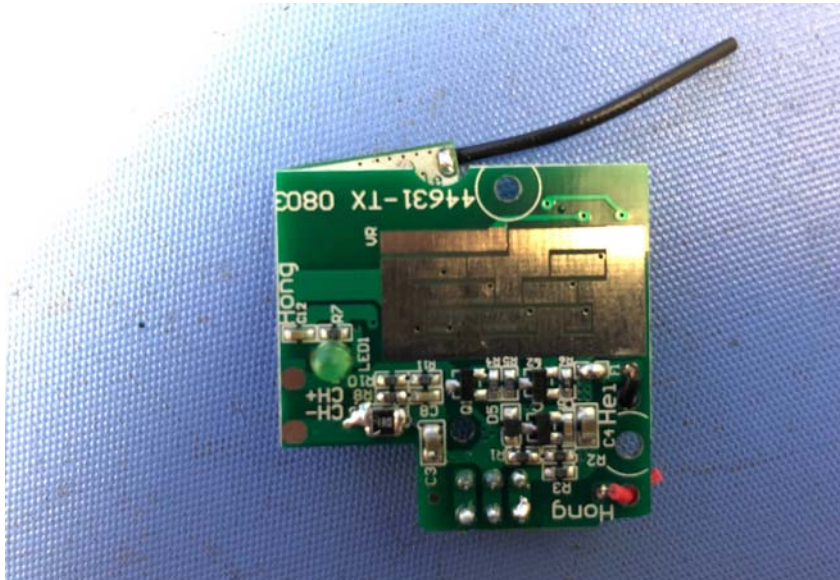

INTERTEK TESTING SERVICE

Model : 44631TX

(Internal)

Equipment Photographs

Model : 44631TX

FCC ID: PQN44631TX2G4
IC: 4438B-44631TX2G4