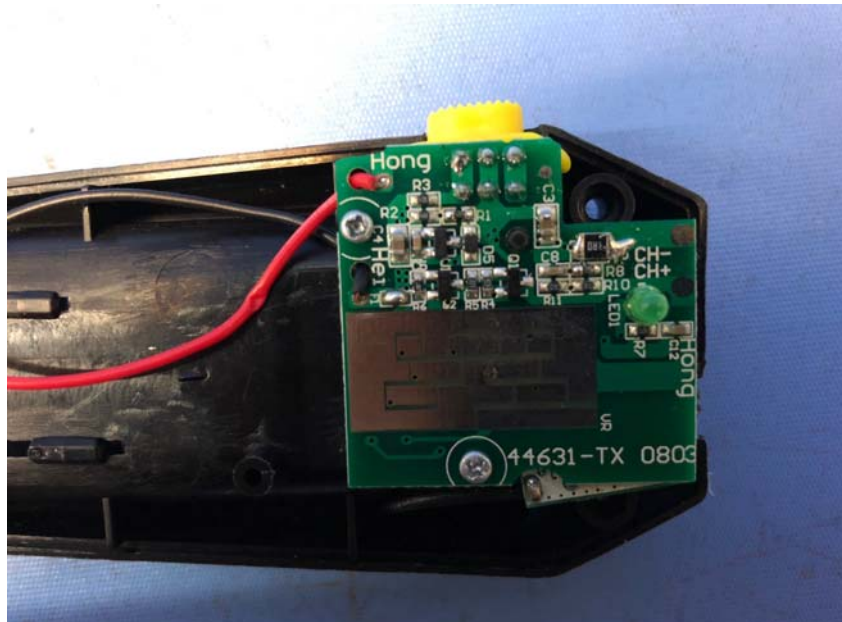

INTERTEK TESTING SERVICE

Model : 44631TX

(Internal)

Equipment Photographs

FCC ID: PQN44631TX2G4
IC: 4438B-44631TX2G4