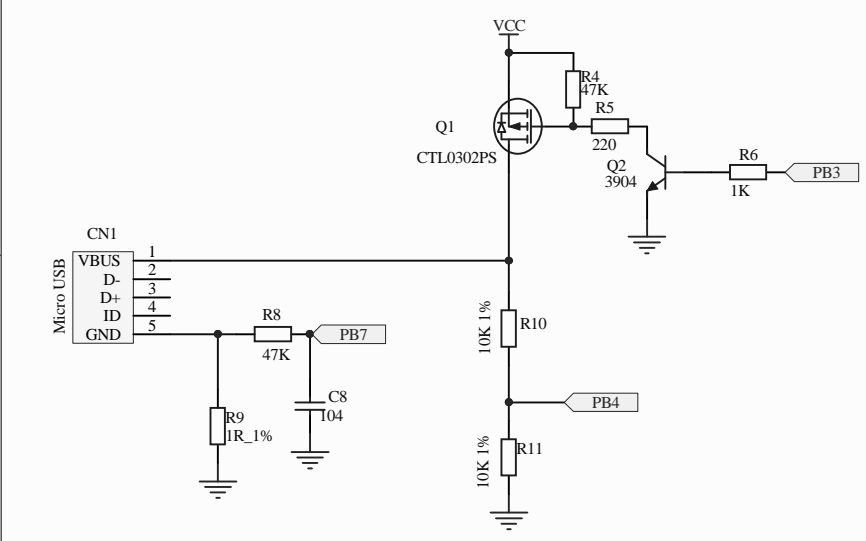

2411-2472MHz

CON1

Throttle Whipper	Throttle Value			
1	1	1	1	0
2	1	1	0	0
3	0	1	0	0
4	0	0	0	0
5	1	0	0	0
6	1	0	1	0
7	0	0	1	0
8	0	1	1	0
9	0	0	1	0
10	1	0	1	0
11	0	0	1	0
12	0	0	0	0
13	0	1	0	0
14	1	1	0	0
15	1	1	1	0

SP5 PA0 PA3 PA4 PA5  
PA0 PA3 PA4 PA5

Throttle Table

2411-2472MHz