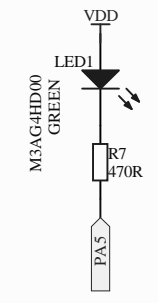

2411-2472MHz

CON1

Throttle Whipper	Throttle Value			
1	1	1	1	0
2	1	1	0	0
3	0	1	0	0
4	0	0	0	0
5	1	0	0	0
6	1	0	1	0
7	0	0	1	0
8	0	1	1	0
9	0	0	1	0
10	1	0	1	0
11	0	0	1	0
12	0	0	0	0
13	0	1	0	0
14	1	1	0	0
15	1	1	1	0

SP5 PA0 PA3 PA4 PA5  
PA0 PA3 PA4 PA5

Throttle Table

2411-2472MHz