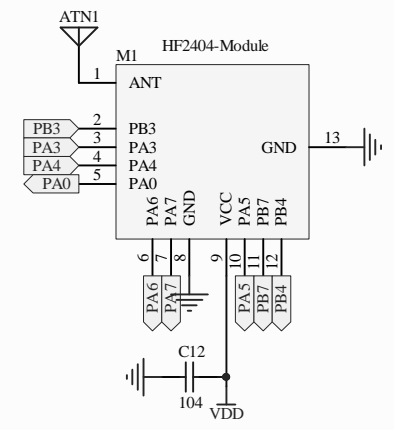

2411-2472MHz

CON1

Throttle Whipper	Throttle Value			
1	1	1	1	0
2	1	1	0	0
3	0	1	0	0
4	0	0	0	0
5	1	0	0	0
6	1	0	1	0
7	0	0	1	0
8	0	1	1	0
9	0	0	1	0
10	1	0	1	0
11	0	0	1	0
12	0	0	0	0
13	0	1	0	0
14	1	1	0	0
15	1	1	1	0

SP5 PA0 PA3 PA4 PA5  
PA0 PA3 PA4 PA5

Throttle Table

2411-2472MHz