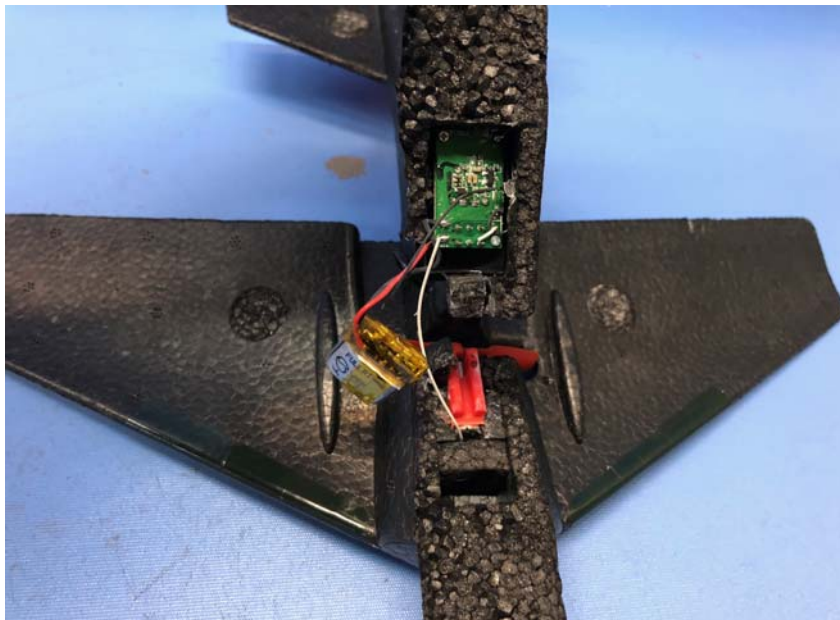

INTERTEK TESTING SERVICE

Equipment Photographs

Model : 44631RX

(Internal)

FCC ID: PQN44631RX2G4
IC: 4438B-44631RX2G4

INTERTEK TESTING SERVICE

Equipment Photographs

Model : 44631RX

(Internal)

FCC ID: PQN44631RX2G4
IC: 4438B-44631RX2G4

INTERTEK TESTING SERVICE

Equipment Photographs

Model : 44631RX

(Internal)

FCC ID: PQN44631RX2G4
IC: 4438B-44631RX2G4

INTERTEK TESTING SERVICE