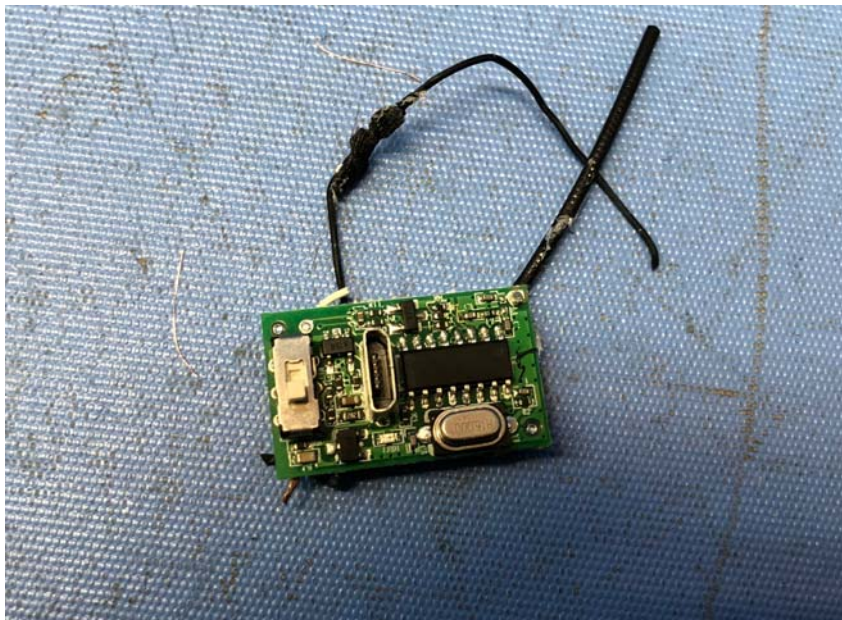

INTERTEK TESTING SERVICE

Equipment Photographs

Model : 44631RX

(Internal)

FCC ID: PQN44631RX2G4
IC: 4438B-44631RX2G4

INTERTEK TESTING SERVICE

Equipment Photographs

Model : 44631RX

(Internal)

FCC ID: PQN44631RX2G4
IC: 4438B-44631RX2G4

INTERTEK TESTING SERVICE

Equipment Photographs

Model : 44631RX

(Internal)

FCC ID: PQN44631RX2G4
IC: 4438B-44631RX2G4

INTERTEK TESTING SERVICE