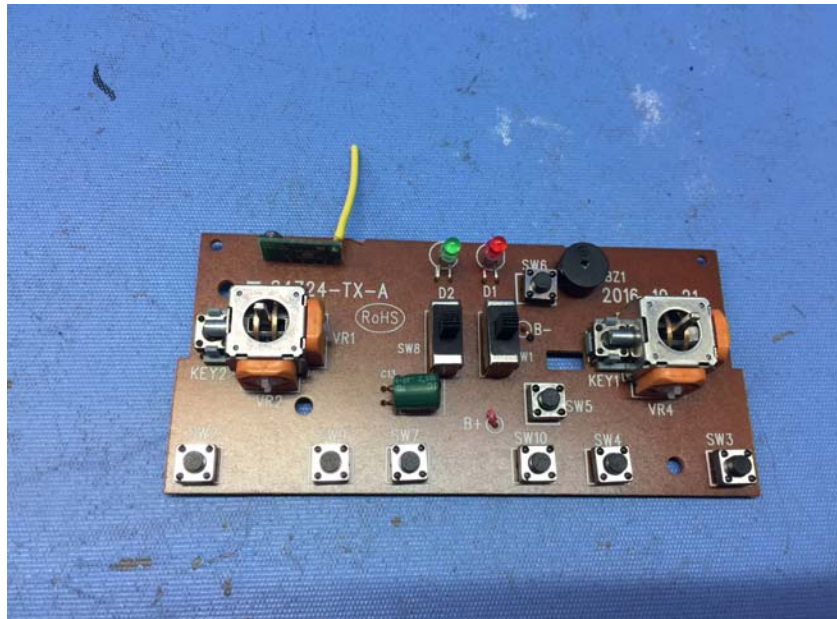

INTERTEK TESTING SERVICE

Report No.: 17030836HKG-001 (FCC)
17030836HKG-002 (IC)

Equipment Photographs

Model : 44630TX

(Internal)

FCC ID: PQN44630TX2G4
IC: 4438B-44630TX2G4

INTERTEK TESTING SERVICE

Report No.: 17030836HKG-001 (FCC)
17030836HKG-002 (IC)

Equipment Photographs

Model : 44630TX

(Internal)

FCC ID: PQN44630TX2G4
IC: 4438B-44630TX2G4

INTERTEK TESTING SERVICE

Report No.: 17030836HKG-001 (FCC)
17030836HKG-002 (IC)

Equipment Photographs

Model : 44630TX

(Internal)

FCC ID: PQN44630TX2G4
IC: 4438B-44630TX2G4

INTERTEK TESTING SERVICE

Report No.: 17030836HKG-001 (FCC)
17030836HKG-002 (IC)

Equipment Photographs

Model : 44630TX

(Internal)

FCC ID: PQN44630TX2G4
IC: 4438B-44630TX2G4