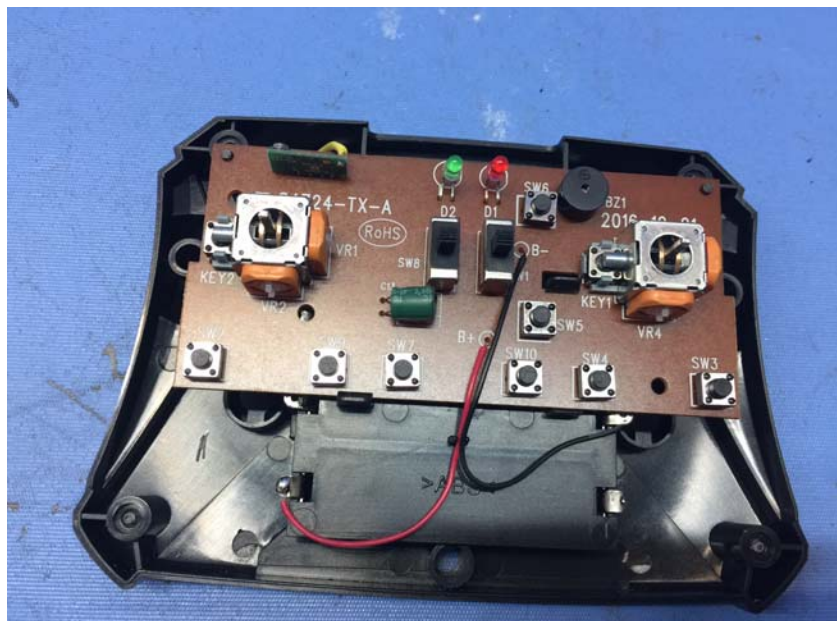

INTERTEK TESTING SERVICE

Report No.: 17030836HKG-001 (FCC)
17030836HKG-002 (IC)

Equipment Photographs

Model : 44630TX

(Internal)

FCC ID: PQN44630TX2G4
IC: 4438B-44630TX2G4

INTERTEK TESTING SERVICE

Report No.: 17030836HKG-001 (FCC)
17030836HKG-002 (IC)

Equipment Photographs

Model : 44630TX

(Internal)

FCC ID: PQN44630TX2G4
IC: 4438B-44630TX2G4

INTERTEK TESTING SERVICE

Report No.: 17030836HKG-001 (FCC)
17030836HKG-002 (IC)

Equipment Photographs

Model : 44630TX

(Internal)

FCC ID: PQN44630TX2G4
IC: 4438B-44630TX2G4

INTERTEK TESTING SERVICE

Report No.: 17030836HKG-001 (FCC)
17030836HKG-002 (IC)

Equipment Photographs

Model : 44630TX

(Internal)

FCC ID: PQN44630TX2G4
IC: 4438B-44630TX2G4