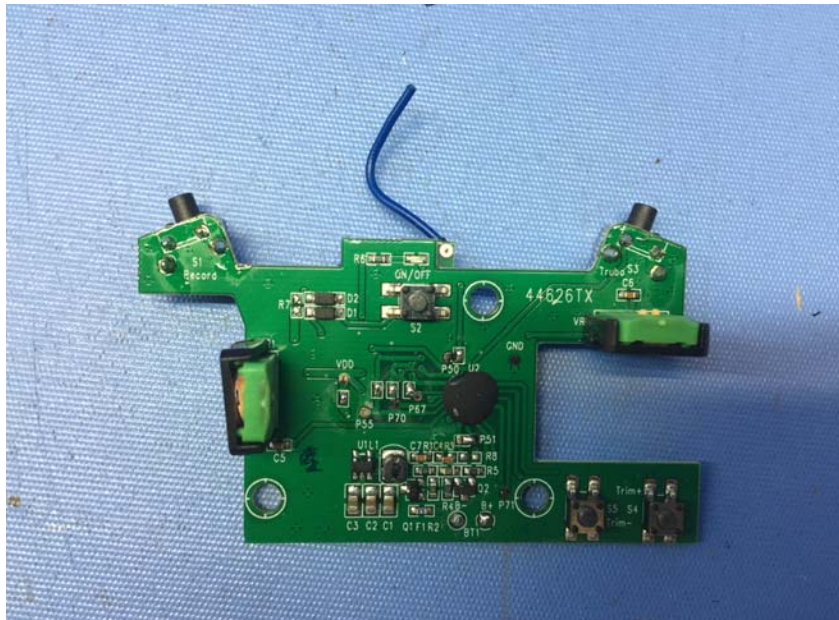

INTERTEK TESTING SERVICE

Report No.: 17060852HKG-001 (FCC)
17060852HKG-002 (IC)

Equipment Photographs

Model : 44626TX

(Internal)

FCC ID: PQN44626TX2G4
IC: 4438B-44626TX