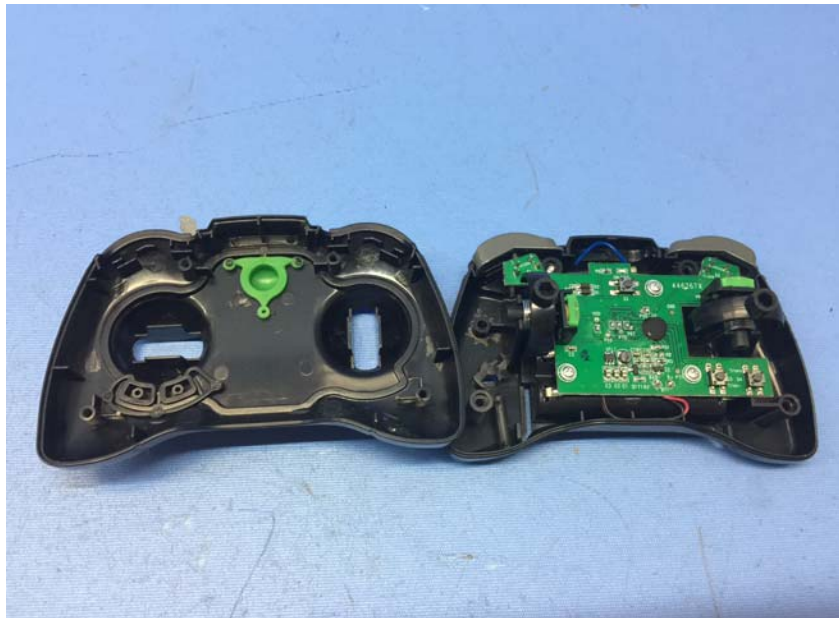

INTERTEK TESTING SERVICE

Report No.: 17060852HKG-001 (FCC)
17060852HKG-002 (IC)

Equipment Photographs

Model : 44626TX

(Internal)

FCC ID: PQN44626TX2G4
IC: 4438B-44626TX

INTERTEK TESTING SERVICE

Report No.: 17060852HKG-001 (FCC)
17060852HKG-002 (IC)

Equipment Photographs

Model : 44626TX

(Internal)

FCC ID: PQN44626TX2G4
IC: 4438B-44626TX

INTERTEK TESTING SERVICE

Report No.: 17060852HKG-001 (FCC)
17060852HKG-002 (IC)

Equipment Photographs

Model : 44626TX

(Internal)

FCC ID: PQN44626TX2G4
IC: 4438B-44626TX

INTERTEK TESTING SERVICE

Report No.: 17060852HKG-001 (FCC)
17060852HKG-002 (IC)

Equipment Photographs

Model : 44626TX

(Internal)

FCC ID: PQN44626TX2G4
IC: 4438B-44626TX