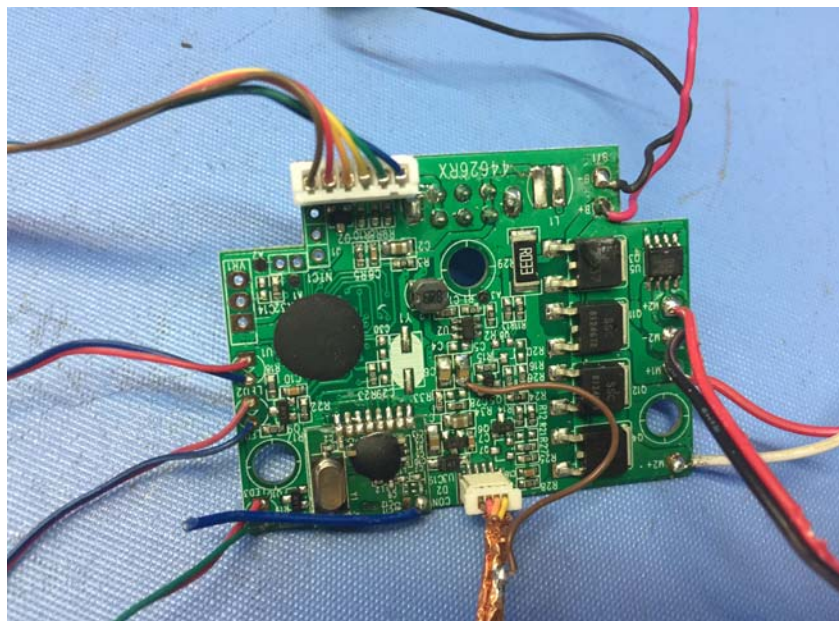

(Internal)

FCC ID: PQN44626RX2G4
IC: 4438B-44626RX

INTERTEK TESTING SERVICE

Report No.: 17060852HKG-003 (FCC)
17060852HKG-004 (IC)

Equipment Photographs

Model : 44626RX

(Internal)

FCC ID: PQN44626RX2G4
IC: 4438B-44626RX

INTERTEK TESTING SERVICE

Report No.: 17060852HKG-003 (FCC)
17060852HKG-004 (IC)

Equipment Photographs

Model : 44626RX

(Internal)

FCC ID: PQN44626RX2G4
IC: 4438B-44626RX

INTERTEK TESTING SERVICE

Report No.: 17060852HKG-003 (FCC)
17060852HKG-004 (IC)