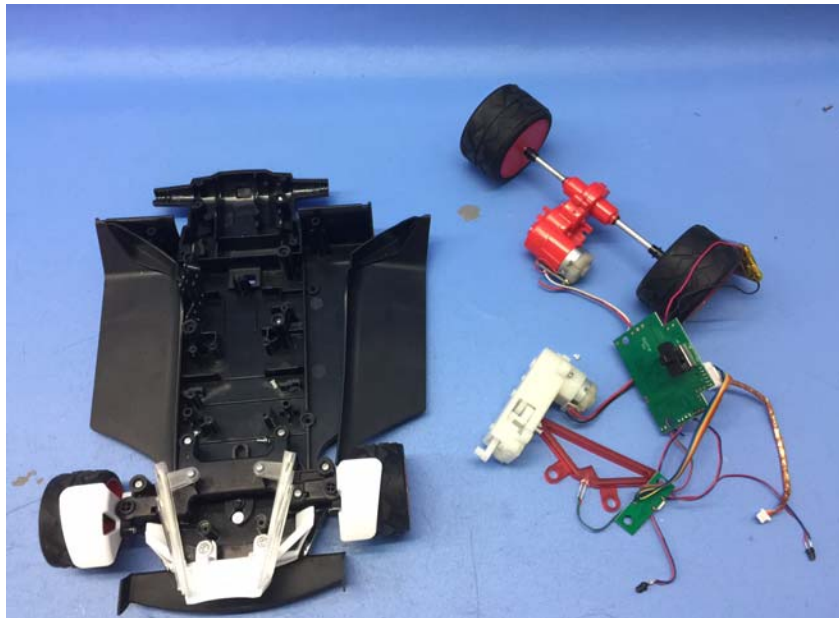

INTERTEK TESTING SERVICE

Report No.: 17060852HKG-003 (FCC)
17060852HKG-004 (IC)

Equipment Photographs

Model : 44626RX

(Internal)

FCC ID: PQN44626RX2G4
IC: 4438B-44626RX

INTERTEK TESTING SERVICE

Report No.: 17060852HKG-003 (FCC)
17060852HKG-004 (IC)

Equipment Photographs

Model : 44626RX

(Internal)

FCC ID: PQN44626RX2G4
IC: 4438B-44626RX

INTERTEK TESTING SERVICE

Report No.: 17060852HKG-003 (FCC)
17060852HKG-004 (IC)

Equipment Photographs

Model : 44626RX