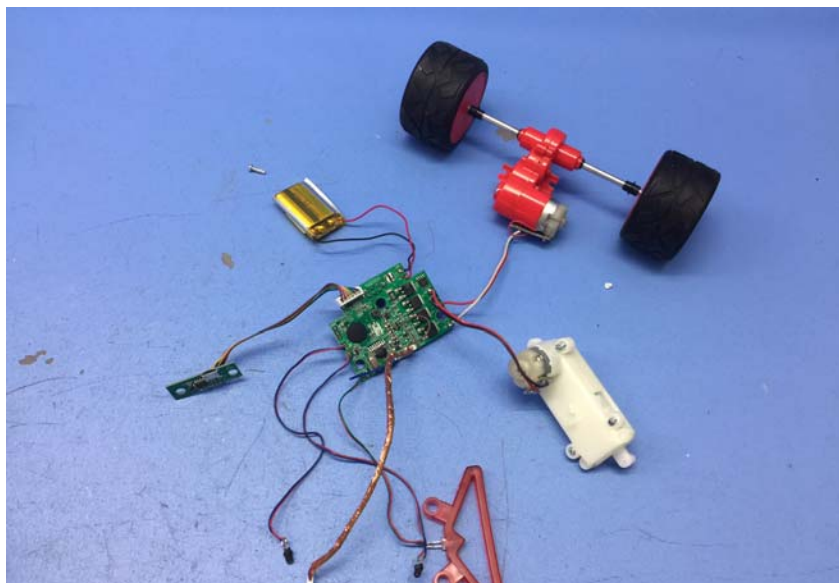

INTERTEK TESTING SERVICE

Report No.: 17060852HKG-003 (FCC)
17060852HKG-004 (IC)

Equipment Photographs

Model : 44626RX

(Internal)

FCC ID: PQN44626RX2G4
IC: 4438B-44626RX