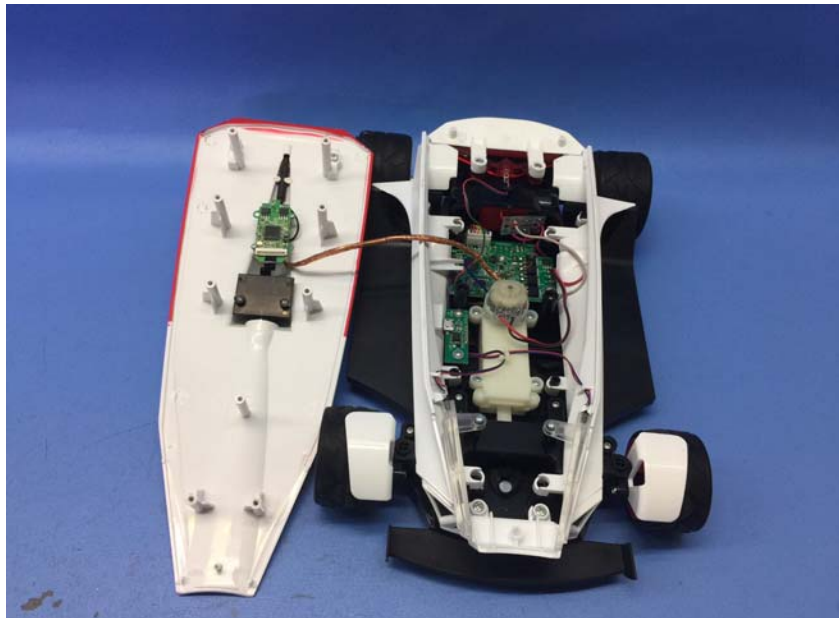

INTERTEK TESTING SERVICE

Report No.: 17060852HKG-003 (FCC)
17060852HKG-004 (IC)

Equipment Photographs

Model : 44626RX

(Internal)

FCC ID: PQN44626RX2G4
IC: 4438B-44626RX

INTERTEK TESTING SERVICE

Report No.: 17060852HKG-003 (FCC)
17060852HKG-004 (IC)

Equipment Photographs

Model : 44626RX

(Internal)

FCC ID: PQN44626RX2G4
IC: 4438B-44626RX

INTERTEK TESTING SERVICE

Report No.: 17060852HKG-003 (FCC)
17060852HKG-004 (IC)

Equipment Photographs

Model : 44626RX