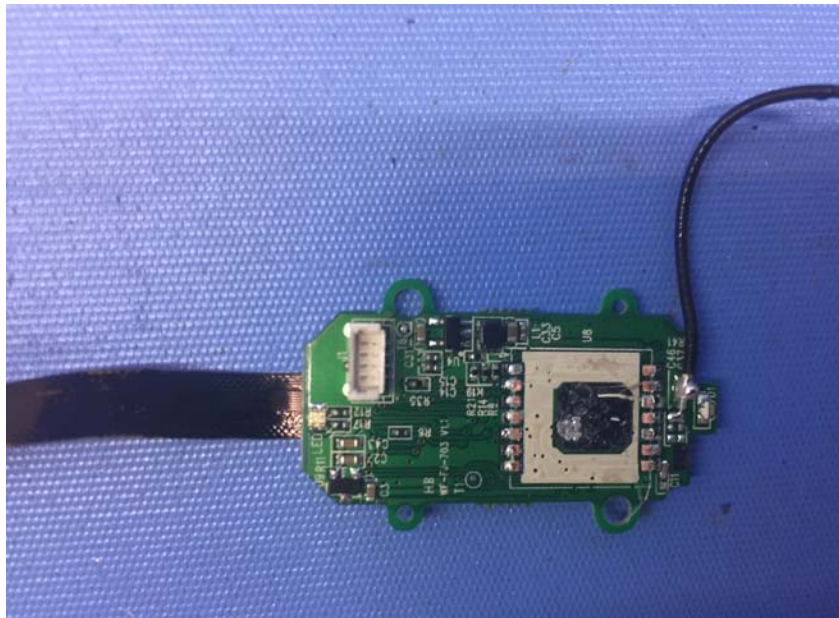

INTERTEK TESTING SERVICE

Report No.: 17060852HKG-003 (FCC)
17060852HKG-004 (IC)

Equipment Photographs

Model : 44626RX

(Internal)

FCC ID: PQN44626RX2G4
IC: 4438B-44626RX

INTERTEK TESTING SERVICE

Report No.: 17060852HKG-003 (FCC)
17060852HKG-004 (IC)

Equipment Photographs

Model : 44626RX

(Internal)

FCC ID: PQN44626RX2G4
IC: 4438B-44626RX

INTERTEK TESTING SERVICE

Report No.: 17060852HKG-003 (FCC)
17060852HKG-004 (IC)

Equipment Photographs

Model : 44626RX

(Internal)

FCC ID: PQN44626RX2G4
IC: 4438B-44626RX

INTERTEK TESTING SERVICE

Report No.: 17060852HKG-003 (FCC)
17060852HKG-004 (IC)

Equipment Photographs

Model : 44626RX

(Internal)

FCC ID: PQN44626RX2G4
IC: 4438B-44626RX