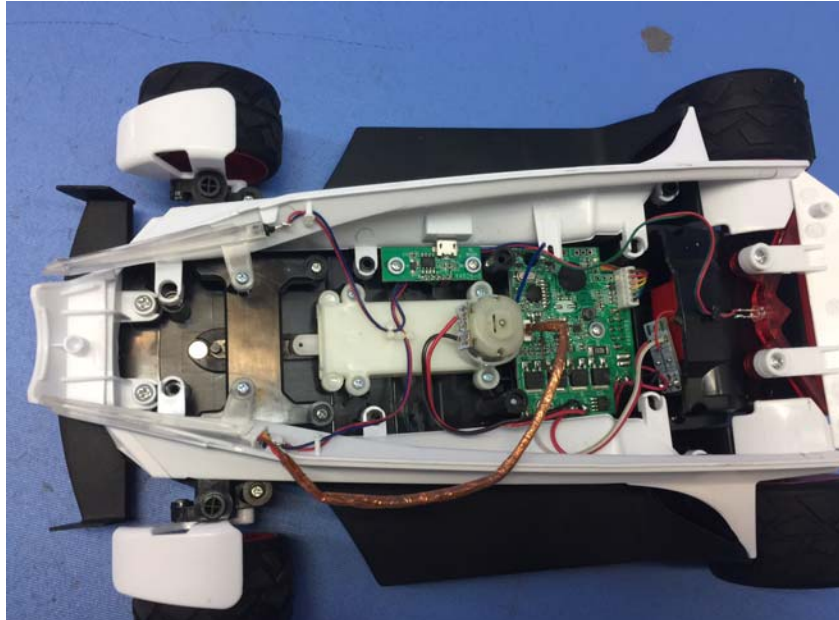

INTERTEK TESTING SERVICE

Report No.: 17060852HKG-003 (FCC)
17060852HKG-004 (IC)

Equipment Photographs

Model : 44626RX

(Internal)

FCC ID: PQN44626RX2G4
IC: 4438B-44626RX