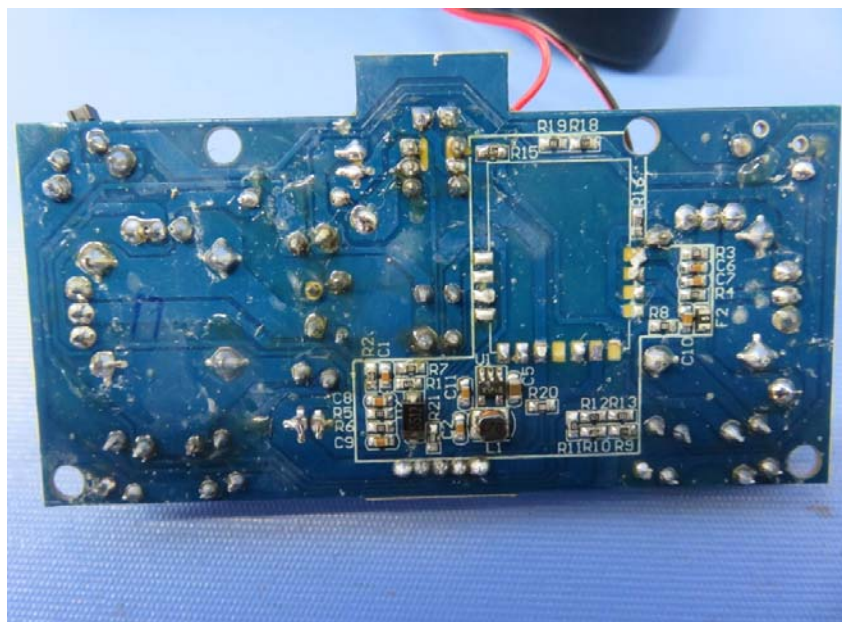

INTERTEK TESTING SERVICE

Report No.: 17020969HKG-001

Equipment Photographs

Model : 44615

(Internal)

FCC ID: PQN44615TX2G4
IC: 4438B-44615TX2G4

INTERTEK TESTING SERVICE

Report No.: 17020969HKG-001

Equipment Photographs

Model : 44615

(Internal)

FCC ID: PQN44615TX2G4
IC: 4438B-44615TX2G4

INTERTEK TESTING SERVICE

Report No.: 17020969HKG-001

Equipment Photographs

Model : 44615

(Internal)

FCC ID: PQN44615TX2G4
IC: 4438B-44615TX2G4

Equipment Photographs

Model : 44615

(Internal)