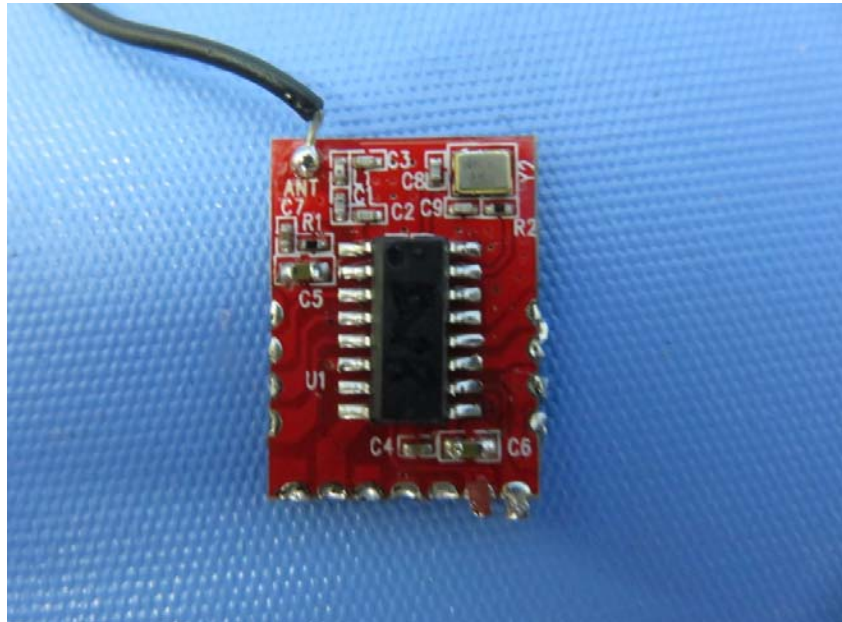

INTERTEK TESTING SERVICE

Report No.: 17020969HKG-001

Equipment Photographs

Model : 44615

(Internal)

FCC ID: PQN44615TX2G4
IC: 4438B-44615TX2G4