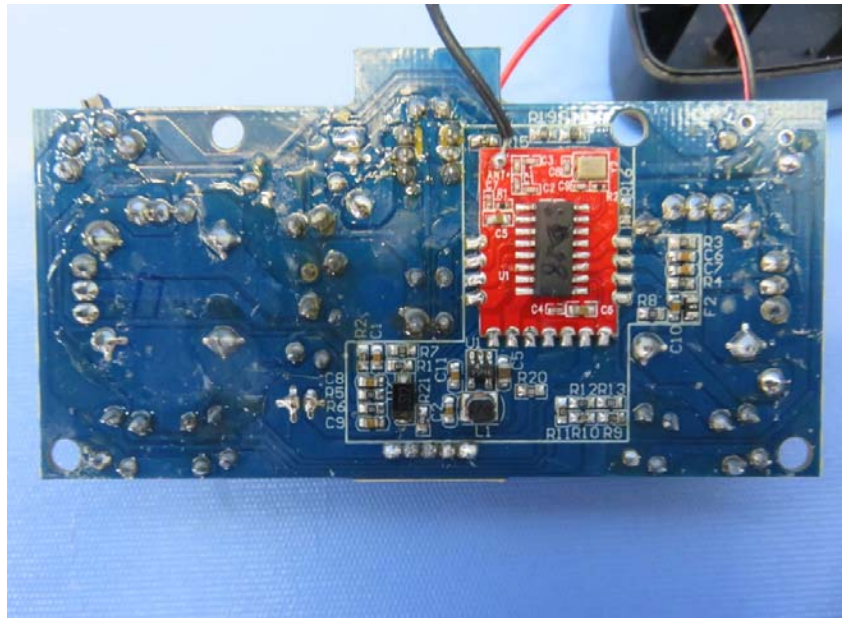

INTERTEK TESTING SERVICE

Report No.: 17020969HKG-001

Equipment Photographs

Model : 44615

(Internal)

FCC ID: PQN44615TX2G4
IC: 4438B-44615TX2G4

INTERTEK TESTING SERVICE

Report No.: 17020969HKG-001

Equipment Photographs

Model : 44615

(Internal)

FCC ID: PQN44615TX2G4
IC: 4438B-44615TX2G4

INTERTEK TESTING SERVICE

Report No.: 17020969HKG-001

Equipment Photographs

Model : 44615

(Internal)

FCC ID: PQN44615TX2G4
IC: 4438B-44615TX2G4

Equipment Photographs

Model : 44615

(Internal)