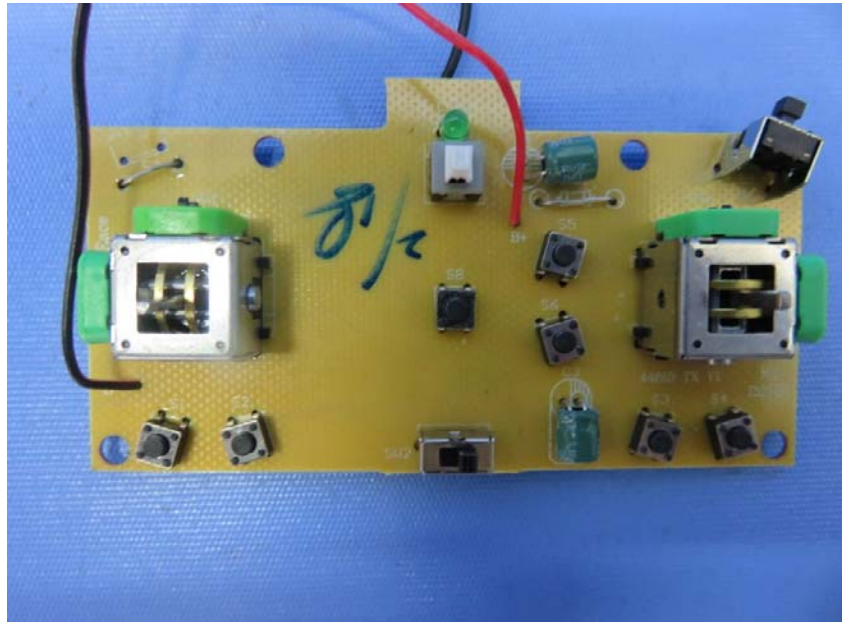

INTERTEK TESTING SERVICE

Report No.: 17020969HKG-001

Equipment Photographs

Model : 44615

(Internal)

FCC ID: PQN44615TX2G4
IC: 4438B-44615TX2G4

INTERTEK TESTING SERVICE

Report No.: 17020969HKG-001

Equipment Photographs

Model : 44615

(Internal)

FCC ID: PQN44615TX2G4
IC: 4438B-44615TX2G4

INTERTEK TESTING SERVICE

Report No.: 17020969HKG-001

Equipment Photographs

Model : 44615

(Internal)

FCC ID: PQN44615TX2G4
IC: 4438B-44615TX2G4

Equipment Photographs

Model : 44615

(Internal)