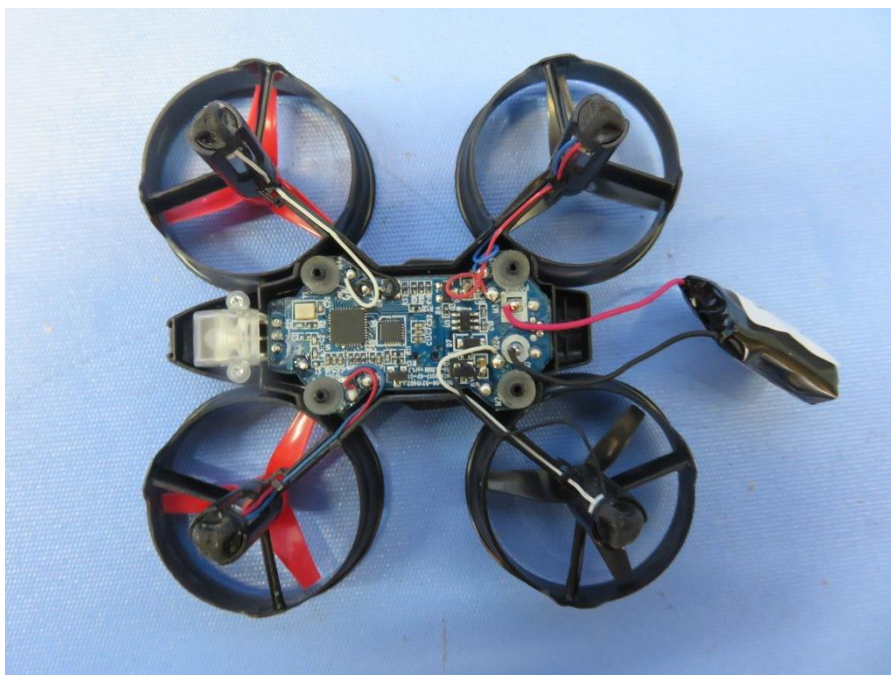

INTERTEK TESTING SERVICE

Report No.: 17020969HKG-001

Equipment Photographs

Model : 44615

(Internal)

FCC ID: PQN44615RX2G4
IC: 4438B-44615RX2G4

INTERTEK TESTING SERVICE

Report No.: 17020969HKG-001

Equipment Photographs

Model : 44615

(Internal)

FCC ID: PQN44615RX2G4
IC: 4438B-44615RX2G4

INTERTEK TESTING SERVICE

Report No.: 17020969HKG-001

FCC ID: PQN44615RX2G4
IC: 4438B-44615RX2G4