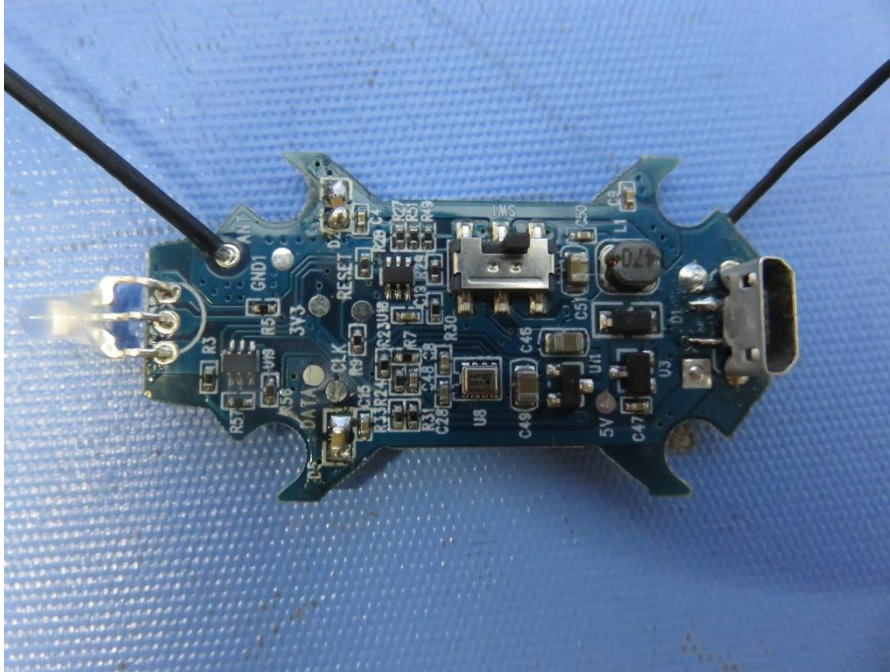

INTERTEK TESTING SERVICE

Report No.: 17020969HKG-001

Equipment Photographs

Model : 44615

(Internal)

FCC ID: PQN44615RX2G4
IC: 4438B-44615RX2G4

INTERTEK TESTING SERVICE

Report No.: 17020969HKG-001

Equipment Photographs

Model : 44615

(Internal)

FCC ID: PQN44615RX2G4
IC: 4438B-44615RX2G4

INTERTEK TESTING SERVICE

Report No.: 17020969HKG-001

FCC ID: PQN44615RX2G4
IC: 4438B-44615RX2G4