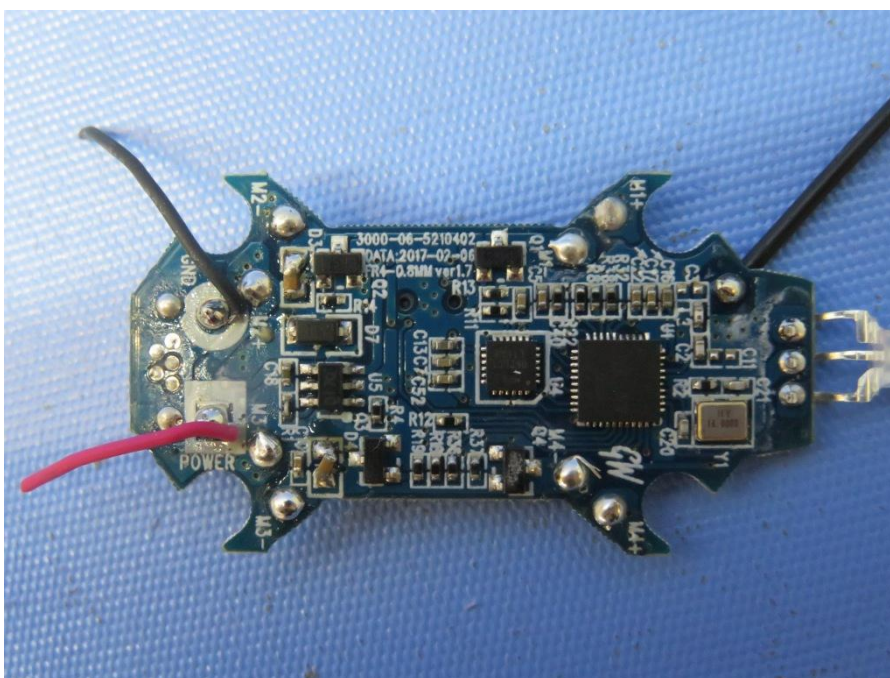

INTERTEK TESTING SERVICE

Report No.: 17020969HKG-001

Equipment Photographs

Model : 44615

(Internal)

FCC ID: PQN44615RX2G4
IC: 4438B-44615RX2G4

INTERTEK TESTING SERVICE

Report No.: 17020969HKG-001

Equipment Photographs

Model : 44615

(Internal)

FCC ID: PQN44615RX2G4
IC: 4438B-44615RX2G4

INTERTEK TESTING SERVICE

Report No.: 17020969HKG-001

FCC ID: PQN44615RX2G4
IC: 4438B-44615RX2G4