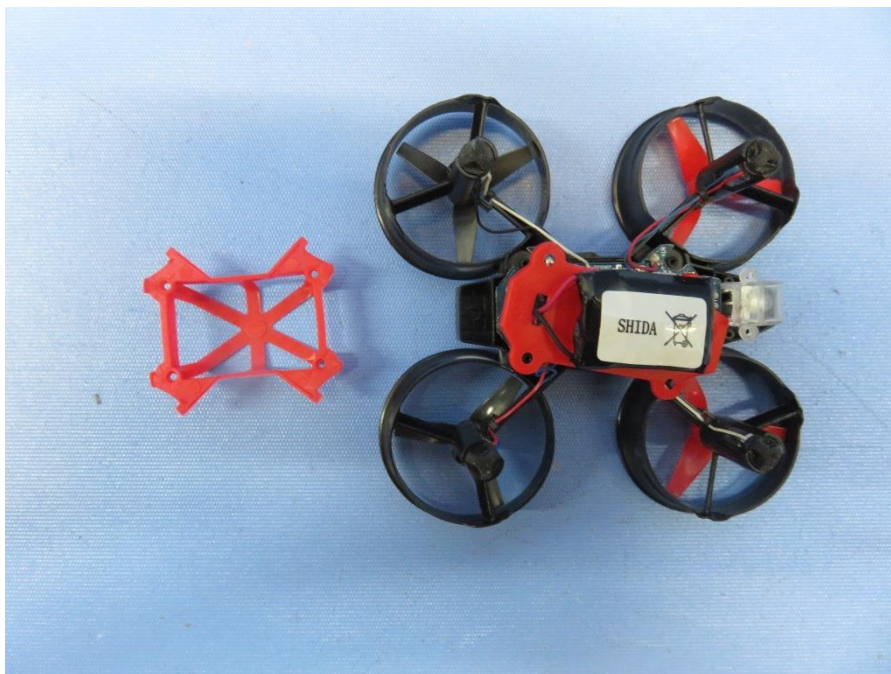

INTERTEK TESTING SERVICE

Report No.: 17020969HKG-001

Equipment Photographs

Model : 44615

(Internal)

FCC ID: PQN44615RX2G4
IC: 4438B-44615RX2G4

INTERTEK TESTING SERVICE

Report No.: 17020969HKG-001

Equipment Photographs

Model : 44615

(Internal)

FCC ID: PQN44615RX2G4
IC: 4438B-44615RX2G4

INTERTEK TESTING SERVICE

Report No.: 17020969HKG-001

FCC ID: PQN44615RX2G4
IC: 4438B-44615RX2G4