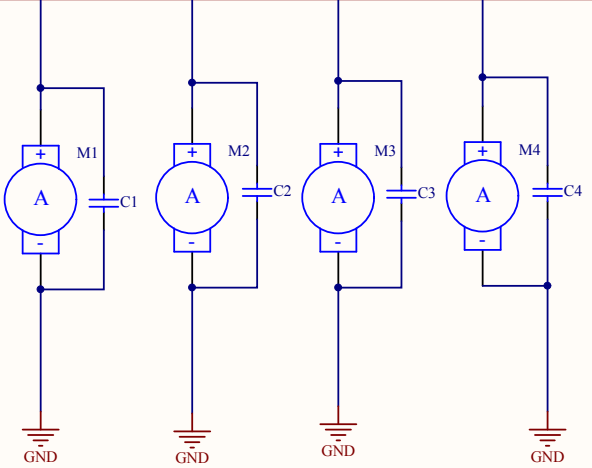

2408MHz-2472MHz

Frequency Oscillator Y1 16MHz

Title		
Size A4	Number	Revision
Date: 2017-2-24	Sheet of	
File: E:\TOM\44615- .SchDoc	Drawn By:	