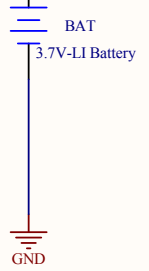

2408MHz-2472MHz

Frequency Oscillator Y1 16MHz

Title		
Size A4	Number	Revision
Date: 2017-2-24	Sheet of	
File: E:\TOM\44615- .SchDoc	Drawn By:	