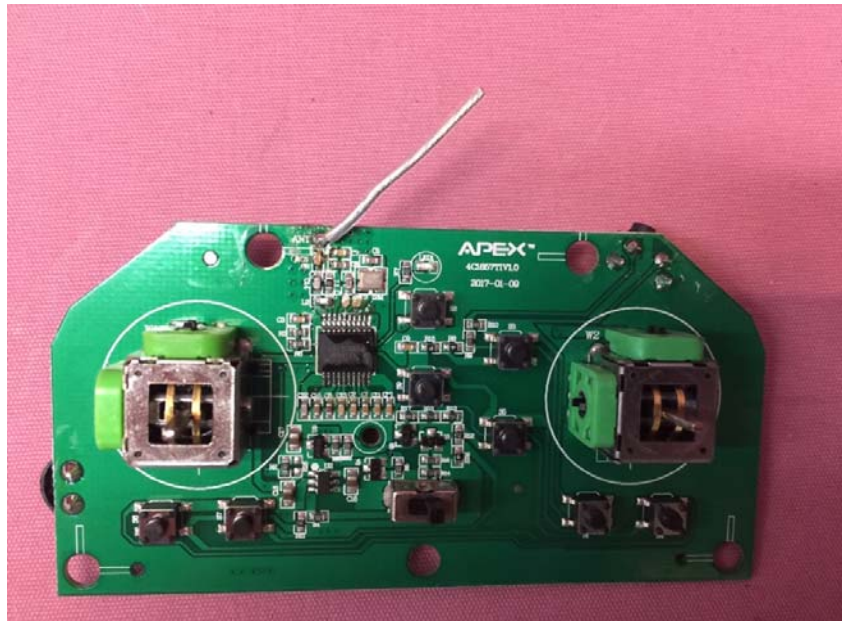

INTERTEK TESTING SERVICE

Equipment Photographs

Model : 44610TX

(Internal)

FCC ID: PQN44610TX2G4
IC: 4438B-44610TX

INTERTEK TESTING SERVICE

Equipment Photographs

Model : 44610TX

(Internal)

FCC ID: PQN44610TX2G4
IC: 4438B-44610TX

INTERTEK TESTING SERVICE

Equipment Photographs

Model : 44610TX

(Internal)

FCC ID: PQN44610TX2G4
IC: 4438B-44610TX