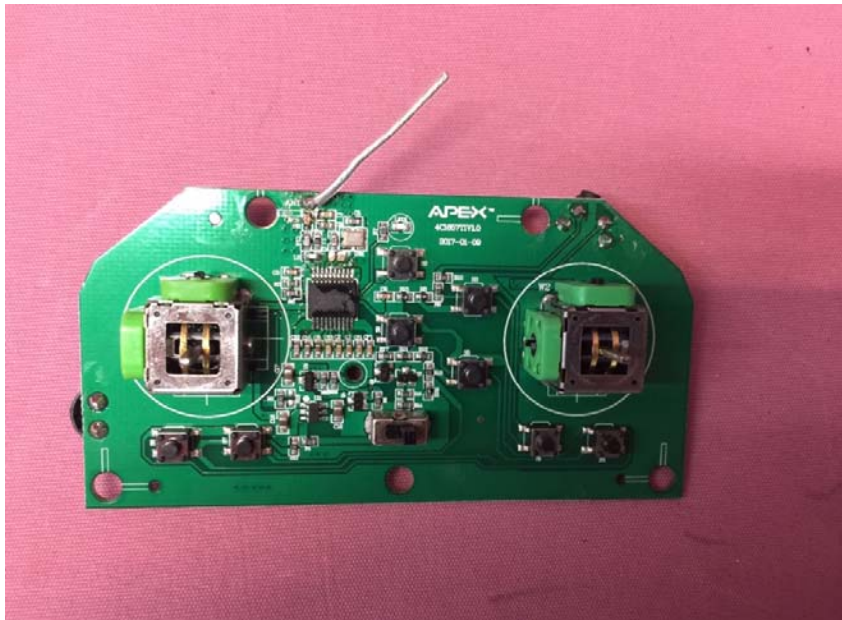

INTERTEK TESTING SERVICE

Equipment Photographs

Model : 44610TX

(Internal)

FCC ID: PQN44610TX2G4
IC: 4438B-44610TX

INTERTEK TESTING SERVICE

Equipment Photographs

Model : 44610TX

(Internal)

FCC ID: PQN44610TX2G4
IC: 4438B-44610TX

INTERTEK TESTING SERVICE

Equipment Photographs

Model : 44610TX

(Internal)

FCC ID: PQN44610TX2G4
IC: 4438B-44610TX