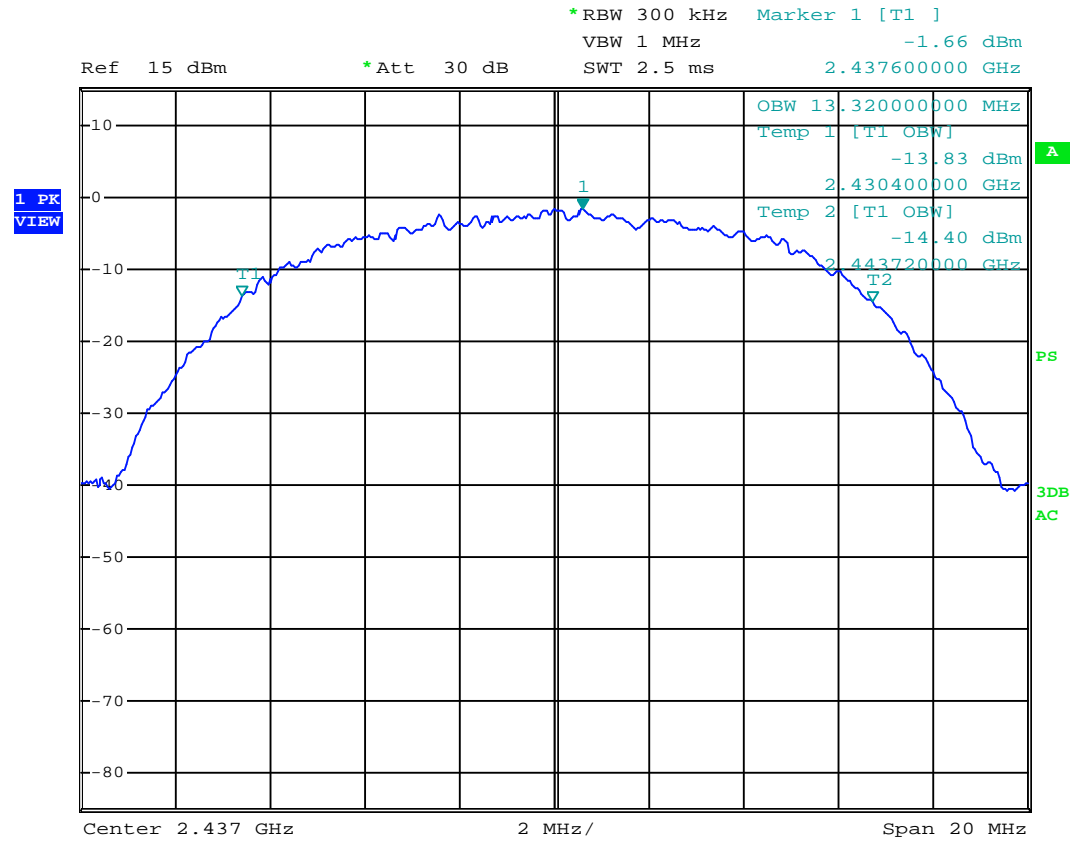

Model: 44610RX

99% Bandwidth

B Mode 2412MHz

Model: 44610RX

99% Bandwidth

B Mode 2437MHz

Model: 44610RX

99% Bandwidth

B Mode 2462MHz

Model: 44610RX

99% Bandwidth

G Mode 2412MHz

Model: 44610RX

99% Bandwidth

G Mode 2437MHz

Model: 44610RX

99% Bandwidth

G Mode 2462MHz