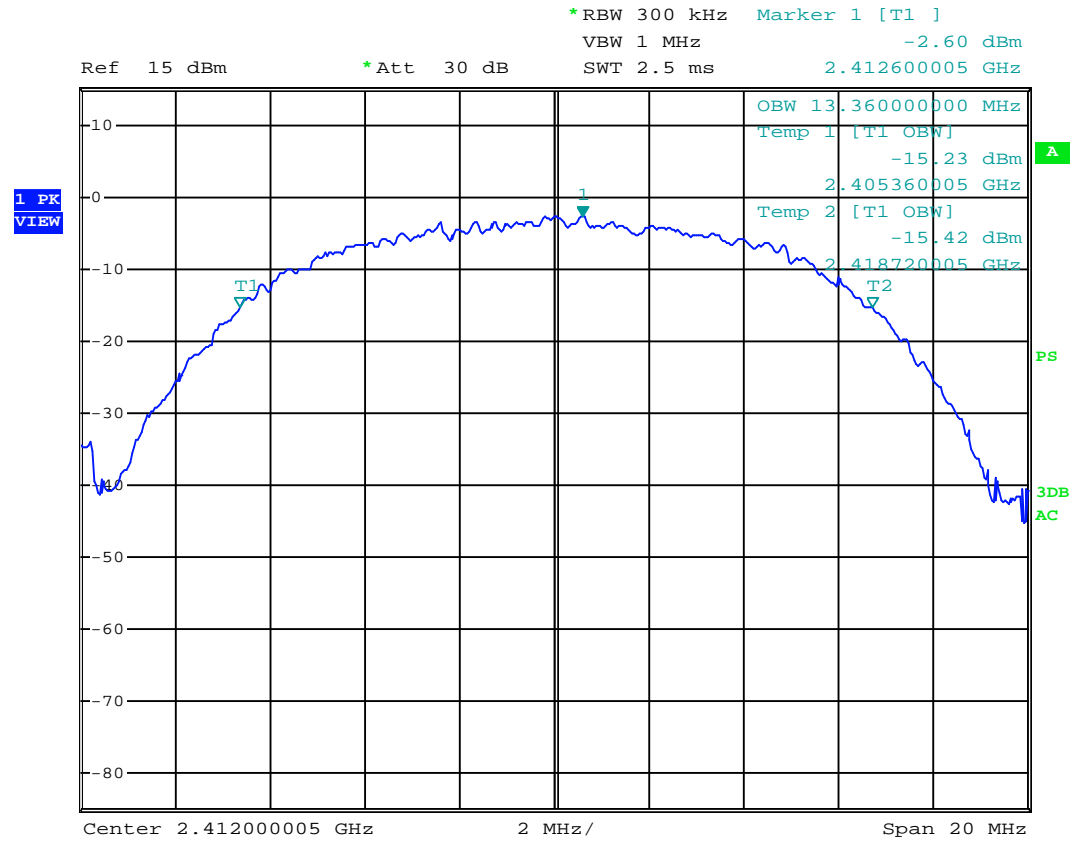

Model: 44610RX

99% Bandwidth

B Mode 2412MHz

Model: 44610RX

99% Bandwidth

B Mode 2437MHz

Model: 44610RX

99% Bandwidth

B Mode 2462MHz

Model: 44610RX

99% Bandwidth

G Mode 2412MHz

Model: 44610RX

99% Bandwidth

G Mode 2437MHz

Model: 44610RX

99% Bandwidth

G Mode 2462MHz