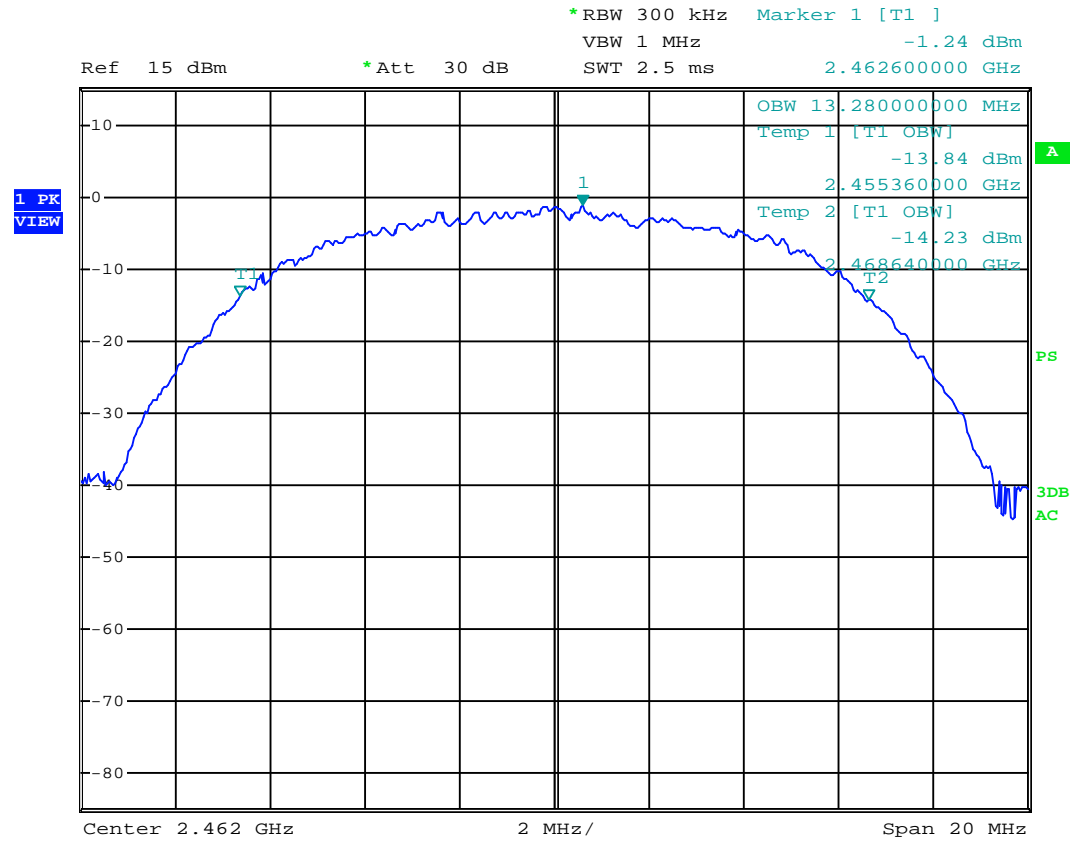

Model: 44610RX

99% Bandwidth

B Mode 2412MHz

Model: 44610RX

99% Bandwidth

B Mode 2437MHz

Model: 44610RX

99% Bandwidth

B Mode 2462MHz

Model: 44610RX

99% Bandwidth

G Mode 2412MHz

Model: 44610RX

99% Bandwidth

G Mode 2437MHz

Model: 44610RX

99% Bandwidth

G Mode 2462MHz