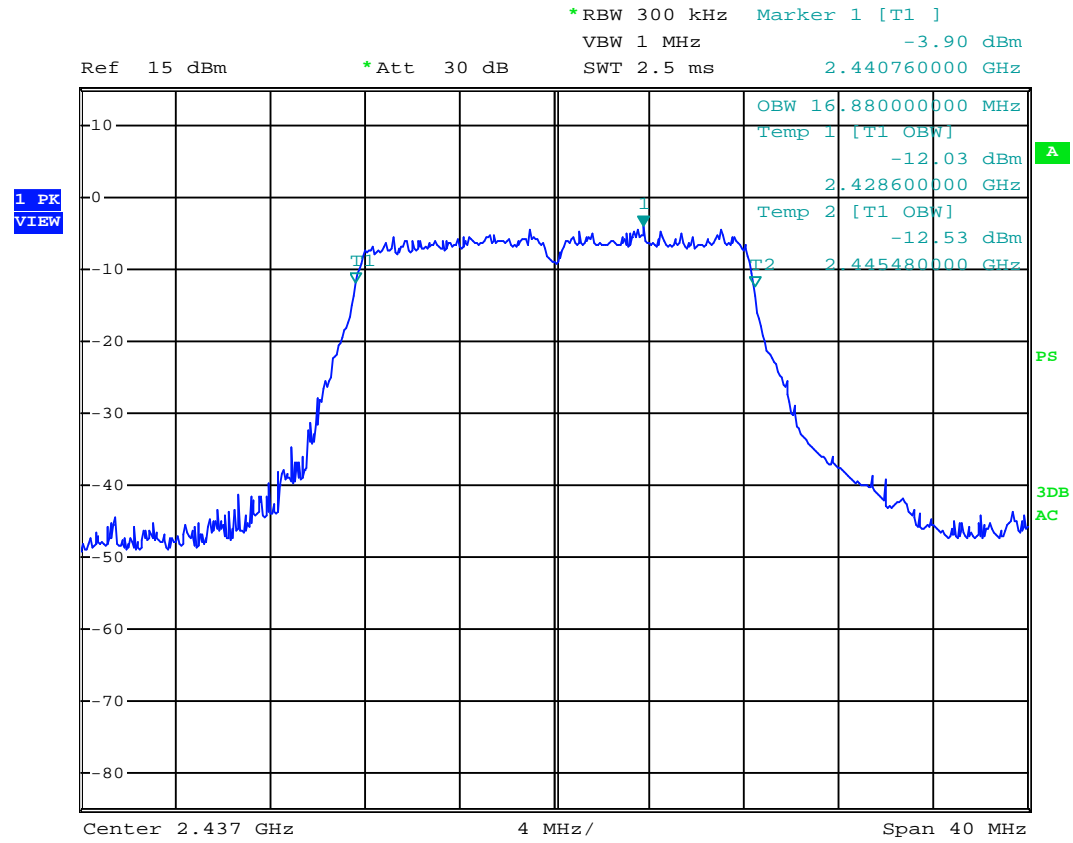

Model: 44610RX

99% Bandwidth

B Mode 2412MHz

Model: 44610RX

99% Bandwidth

B Mode 2437MHz

Model: 44610RX

99% Bandwidth

B Mode 2462MHz

Model: 44610RX

99% Bandwidth

G Mode 2412MHz

Model: 44610RX

99% Bandwidth

G Mode 2437MHz

Model: 44610RX

99% Bandwidth

G Mode 2462MHz