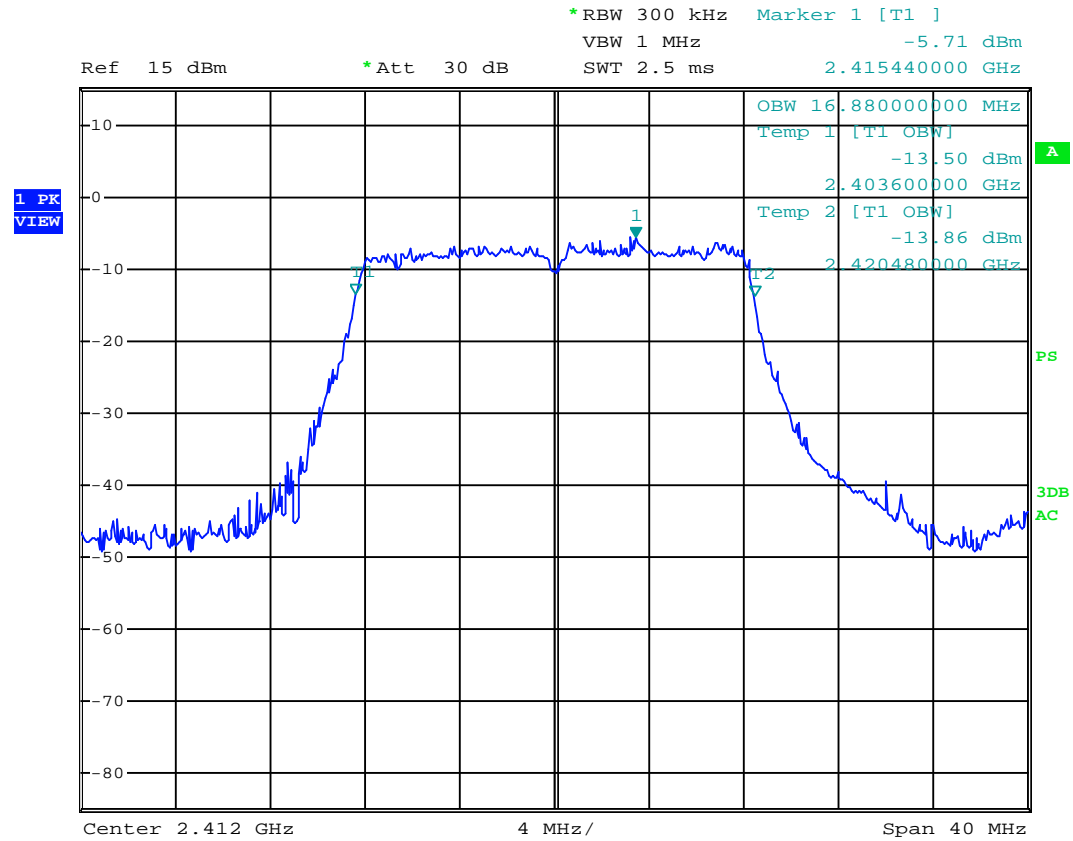

Model: 44610RX

99% Bandwidth

B Mode 2412MHz

Model: 44610RX

99% Bandwidth

B Mode 2437MHz

Model: 44610RX

99% Bandwidth

B Mode 2462MHz

Model: 44610RX

99% Bandwidth

G Mode 2412MHz

Model: 44610RX

99% Bandwidth

G Mode 2437MHz

Model: 44610RX

99% Bandwidth

G Mode 2462MHz