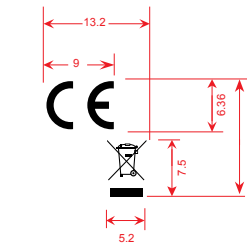

Fonts: Bitsumishi Pro Book
 Color : Pms White
 Font size (H): 3.2 mm

Standard Scale 300%

Standard Scale 100%

Standard Scale 200%

Fonts: Arial
 Unit: mm