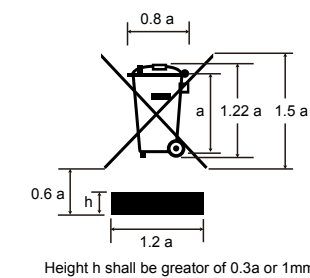

Fonts: Bitsumishi Pro Book
 Color : Pms White
 Font size (H): 3.2 mm

Standard Scale 300%

Standard Scale 100%

Standard Scale 200%

Fonts: Arial
 Unit: mm