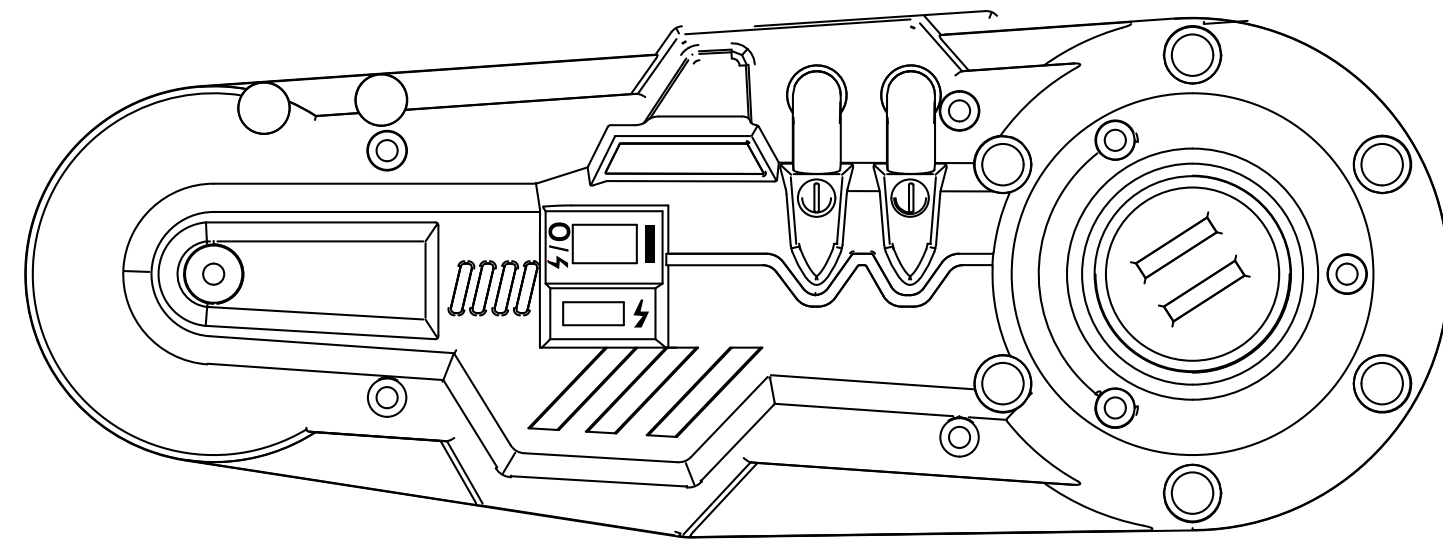

Fonts: Bitsumishi Pro Book
 Color : Pms White
 Font size (H): 3.2 mm

Standard Scale 300%

Standard Scale 100%

Standard Scale 200%

Fonts: Arial
 Unit: mm