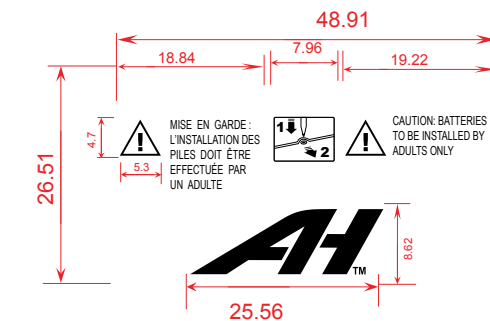

Fonts: Bitsumishi Pro Book
 Color : Pms White
 Font size (H): 3.2 mm

Standard Scale 300%

Standard Scale 100%

Standard Scale 200%

Fonts: Arial
 Unit: mm