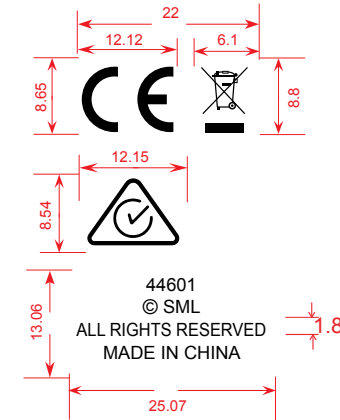

Fonts: Bitsumishi Pro Book
 Color : Pms White
 Font size (H): 3.2 mm

Standard Scale 300%

Standard Scale 100%

Standard Scale 200%

Fonts: Arial
 Unit: mm