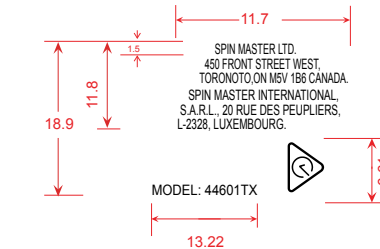

Fonts: Bitsumishi Pro Book
 Color : Pms White
 Font size (H): 3.2 mm

Standard Scale 300%

Standard Scale 100%

Standard Scale 200%

Fonts: Arial
 Unit: mm