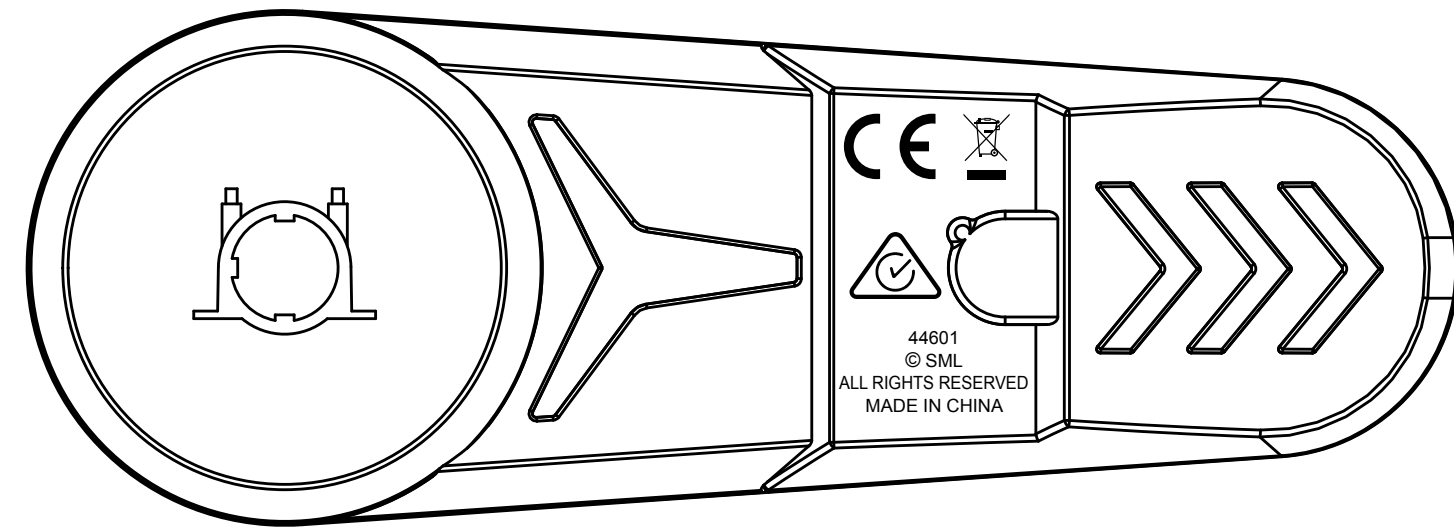

Fonts: Bitsumishi Pro Book
 Color : Pms White
 Font size (H): 3.2 mm

Standard Scale 300%

Standard Scale 100%

Standard Scale 200%

Fonts: Arial
 Unit: mm