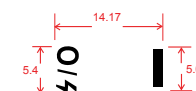

Fonts: Bitsumishi Pro Book
 Color : Pms White
 Font size (H): 3.2 mm

Standard Scale 300%

Standard Scale 100%

Standard Scale 200%

Fonts: Arial
 Unit: mm