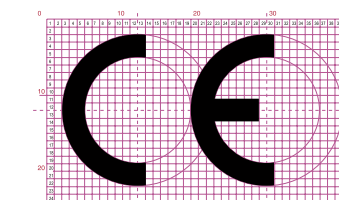

Fonts: Bitsumishi Pro Book
 Color : Pms White
 Font size (H): 3.2 mm

Standard Scale 300%

Standard Scale 100%

Standard Scale 200%

Fonts: Arial
 Unit: mm