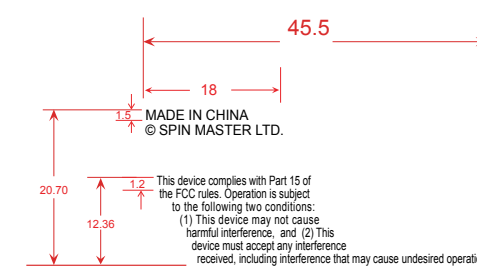

Fonts: Bitsumishi Pro Book
 Color : Pms White
 Font size (H): 3.2 mm

Standard Scale 300%

Standard Scale 100%

Standard Scale 200%

Fonts: Arial
 Unit: mm